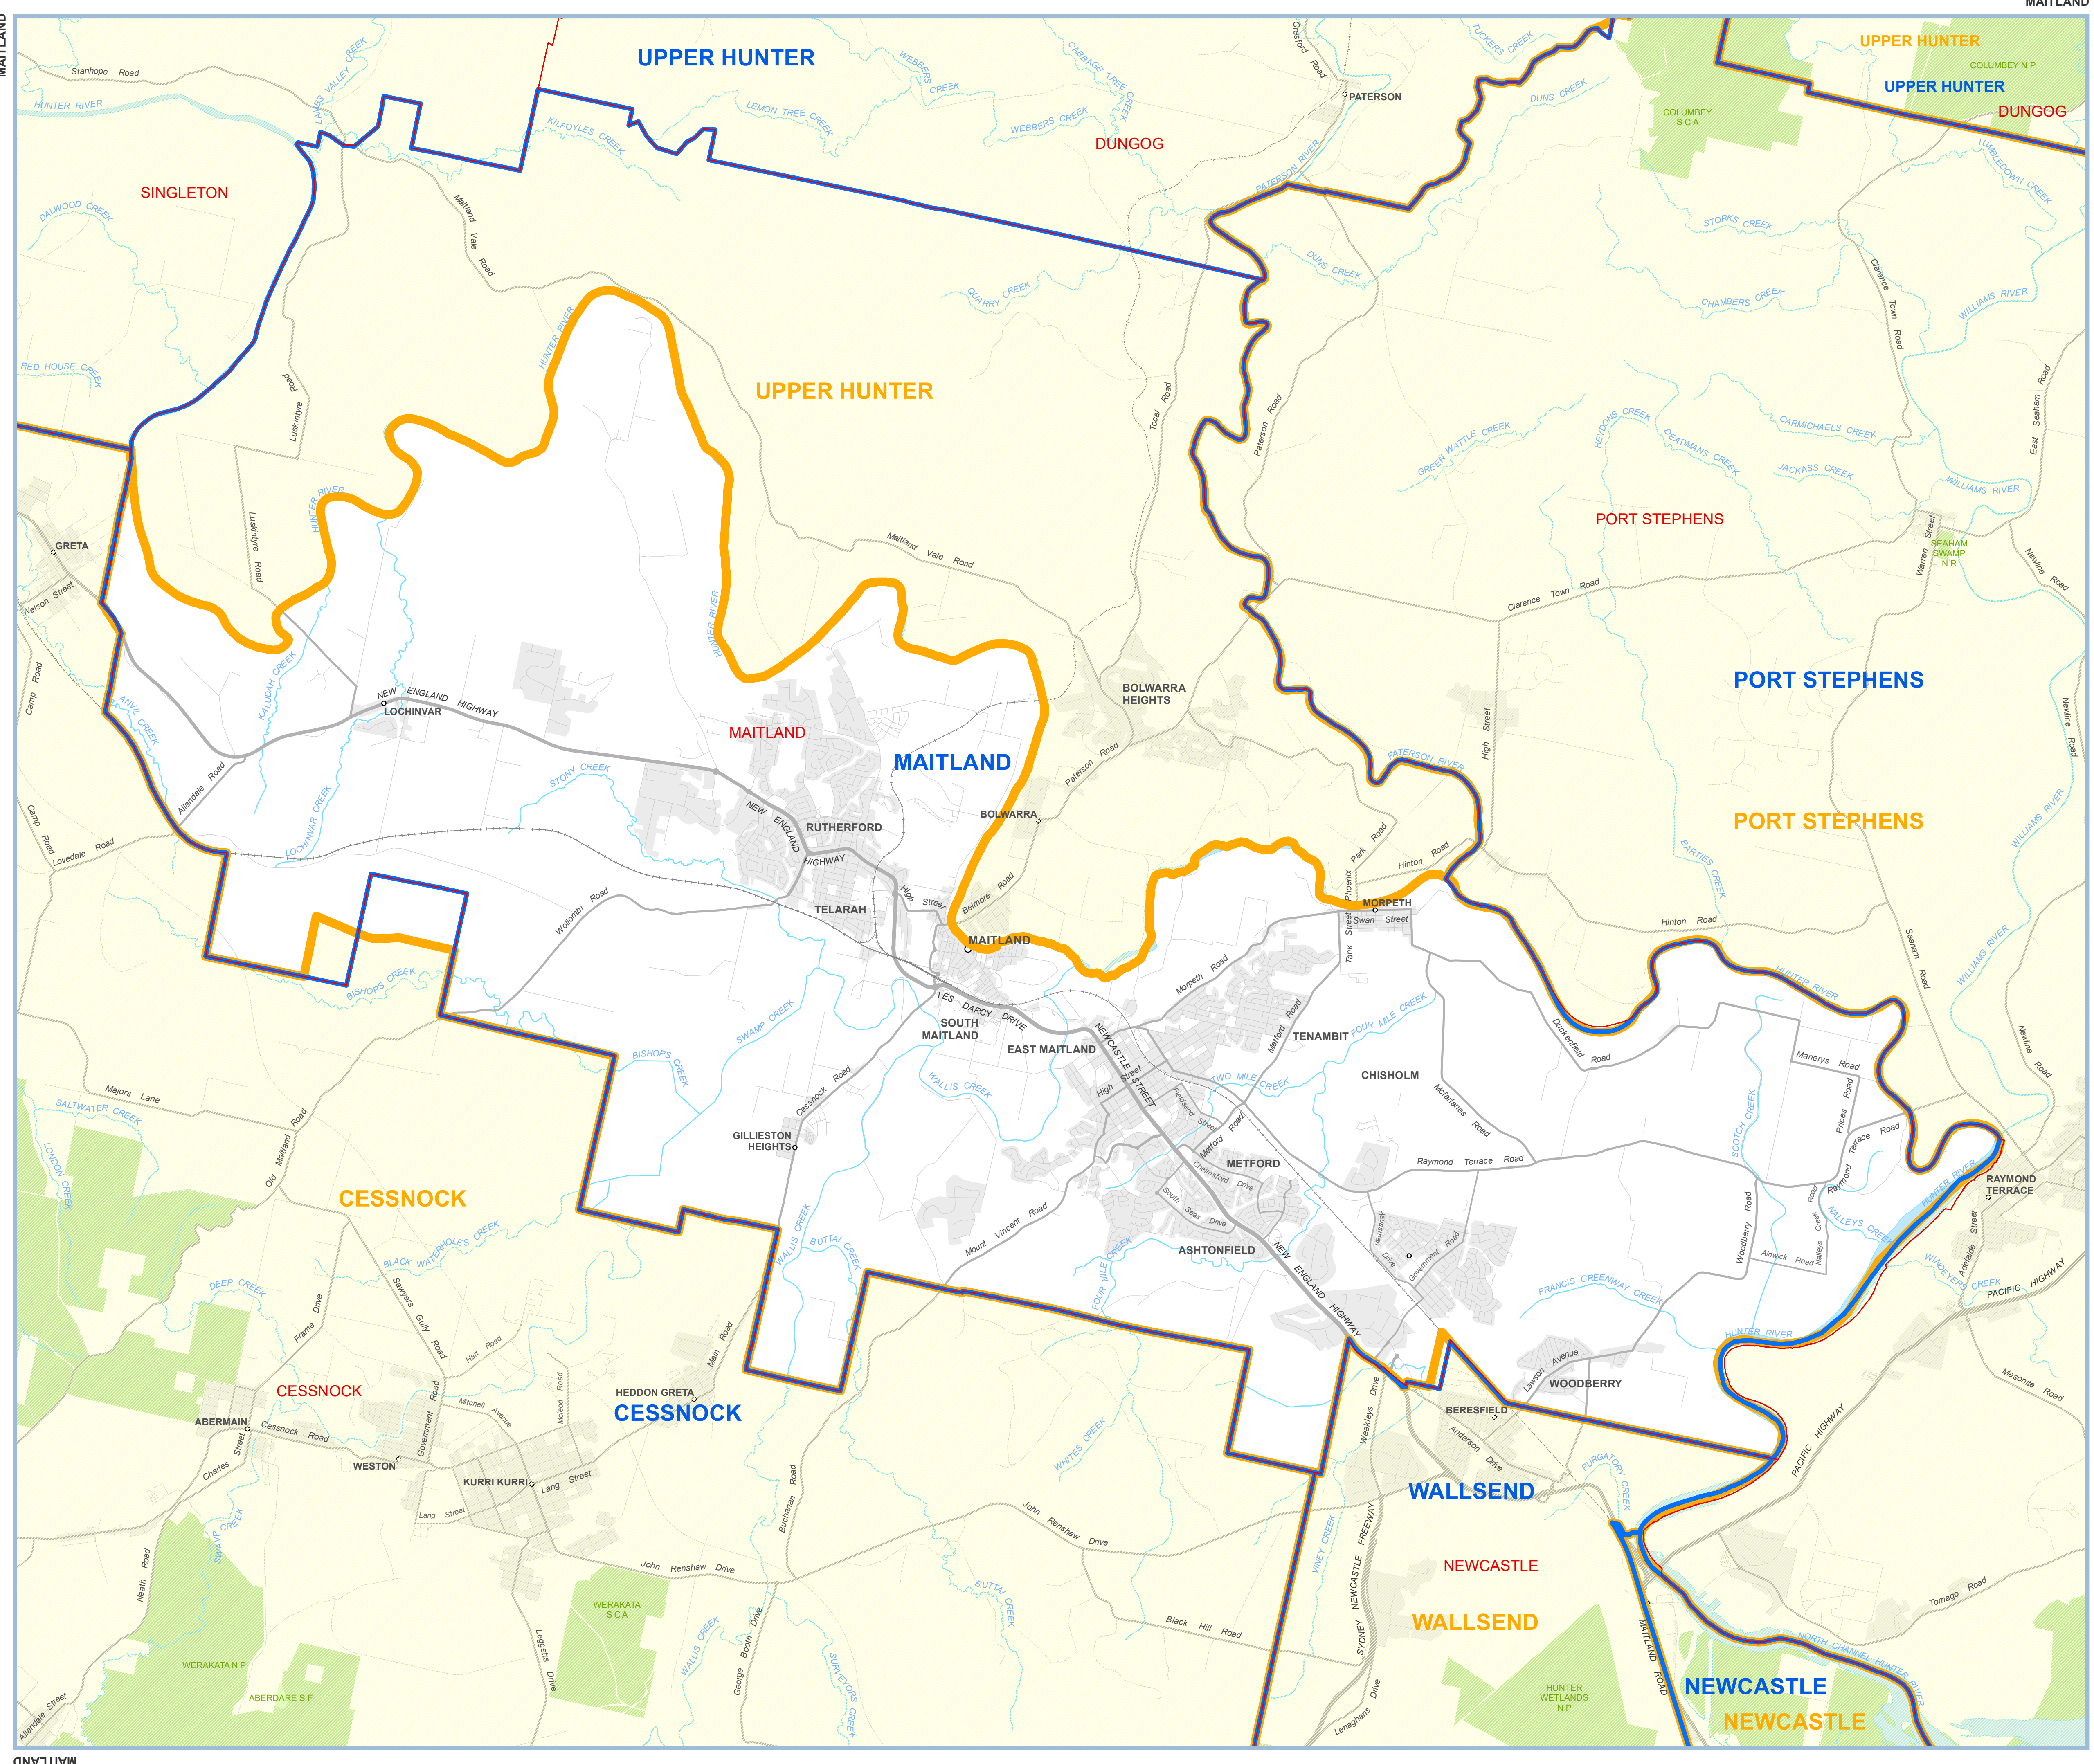

STATE OF NEW SOUTH WALES

MAP OF THE PROPOSED ELECTORAL DISTRICT OF

MAITLAND

Further information, including copies of this map, may be obtained at: www.elections.nsw.gov.au/redistribution

PROPOSED ELECTORAL DISTRICT

2013 Redistribution Electoral District names and boundaries (as Determined -s14 of the Parliamentary Electorates and Elections Act)

2020 Redistribution proposed Electoral District names and boundaries (as determined - s 25 of the Electoral Act 2017)

Local Government Area names and boundaries (as at September 2020)

© Spatial Services (a division of the Department of Customer Service) 2020 © NSW Electoral Commission 2020

MAITLAND

MAITLAND