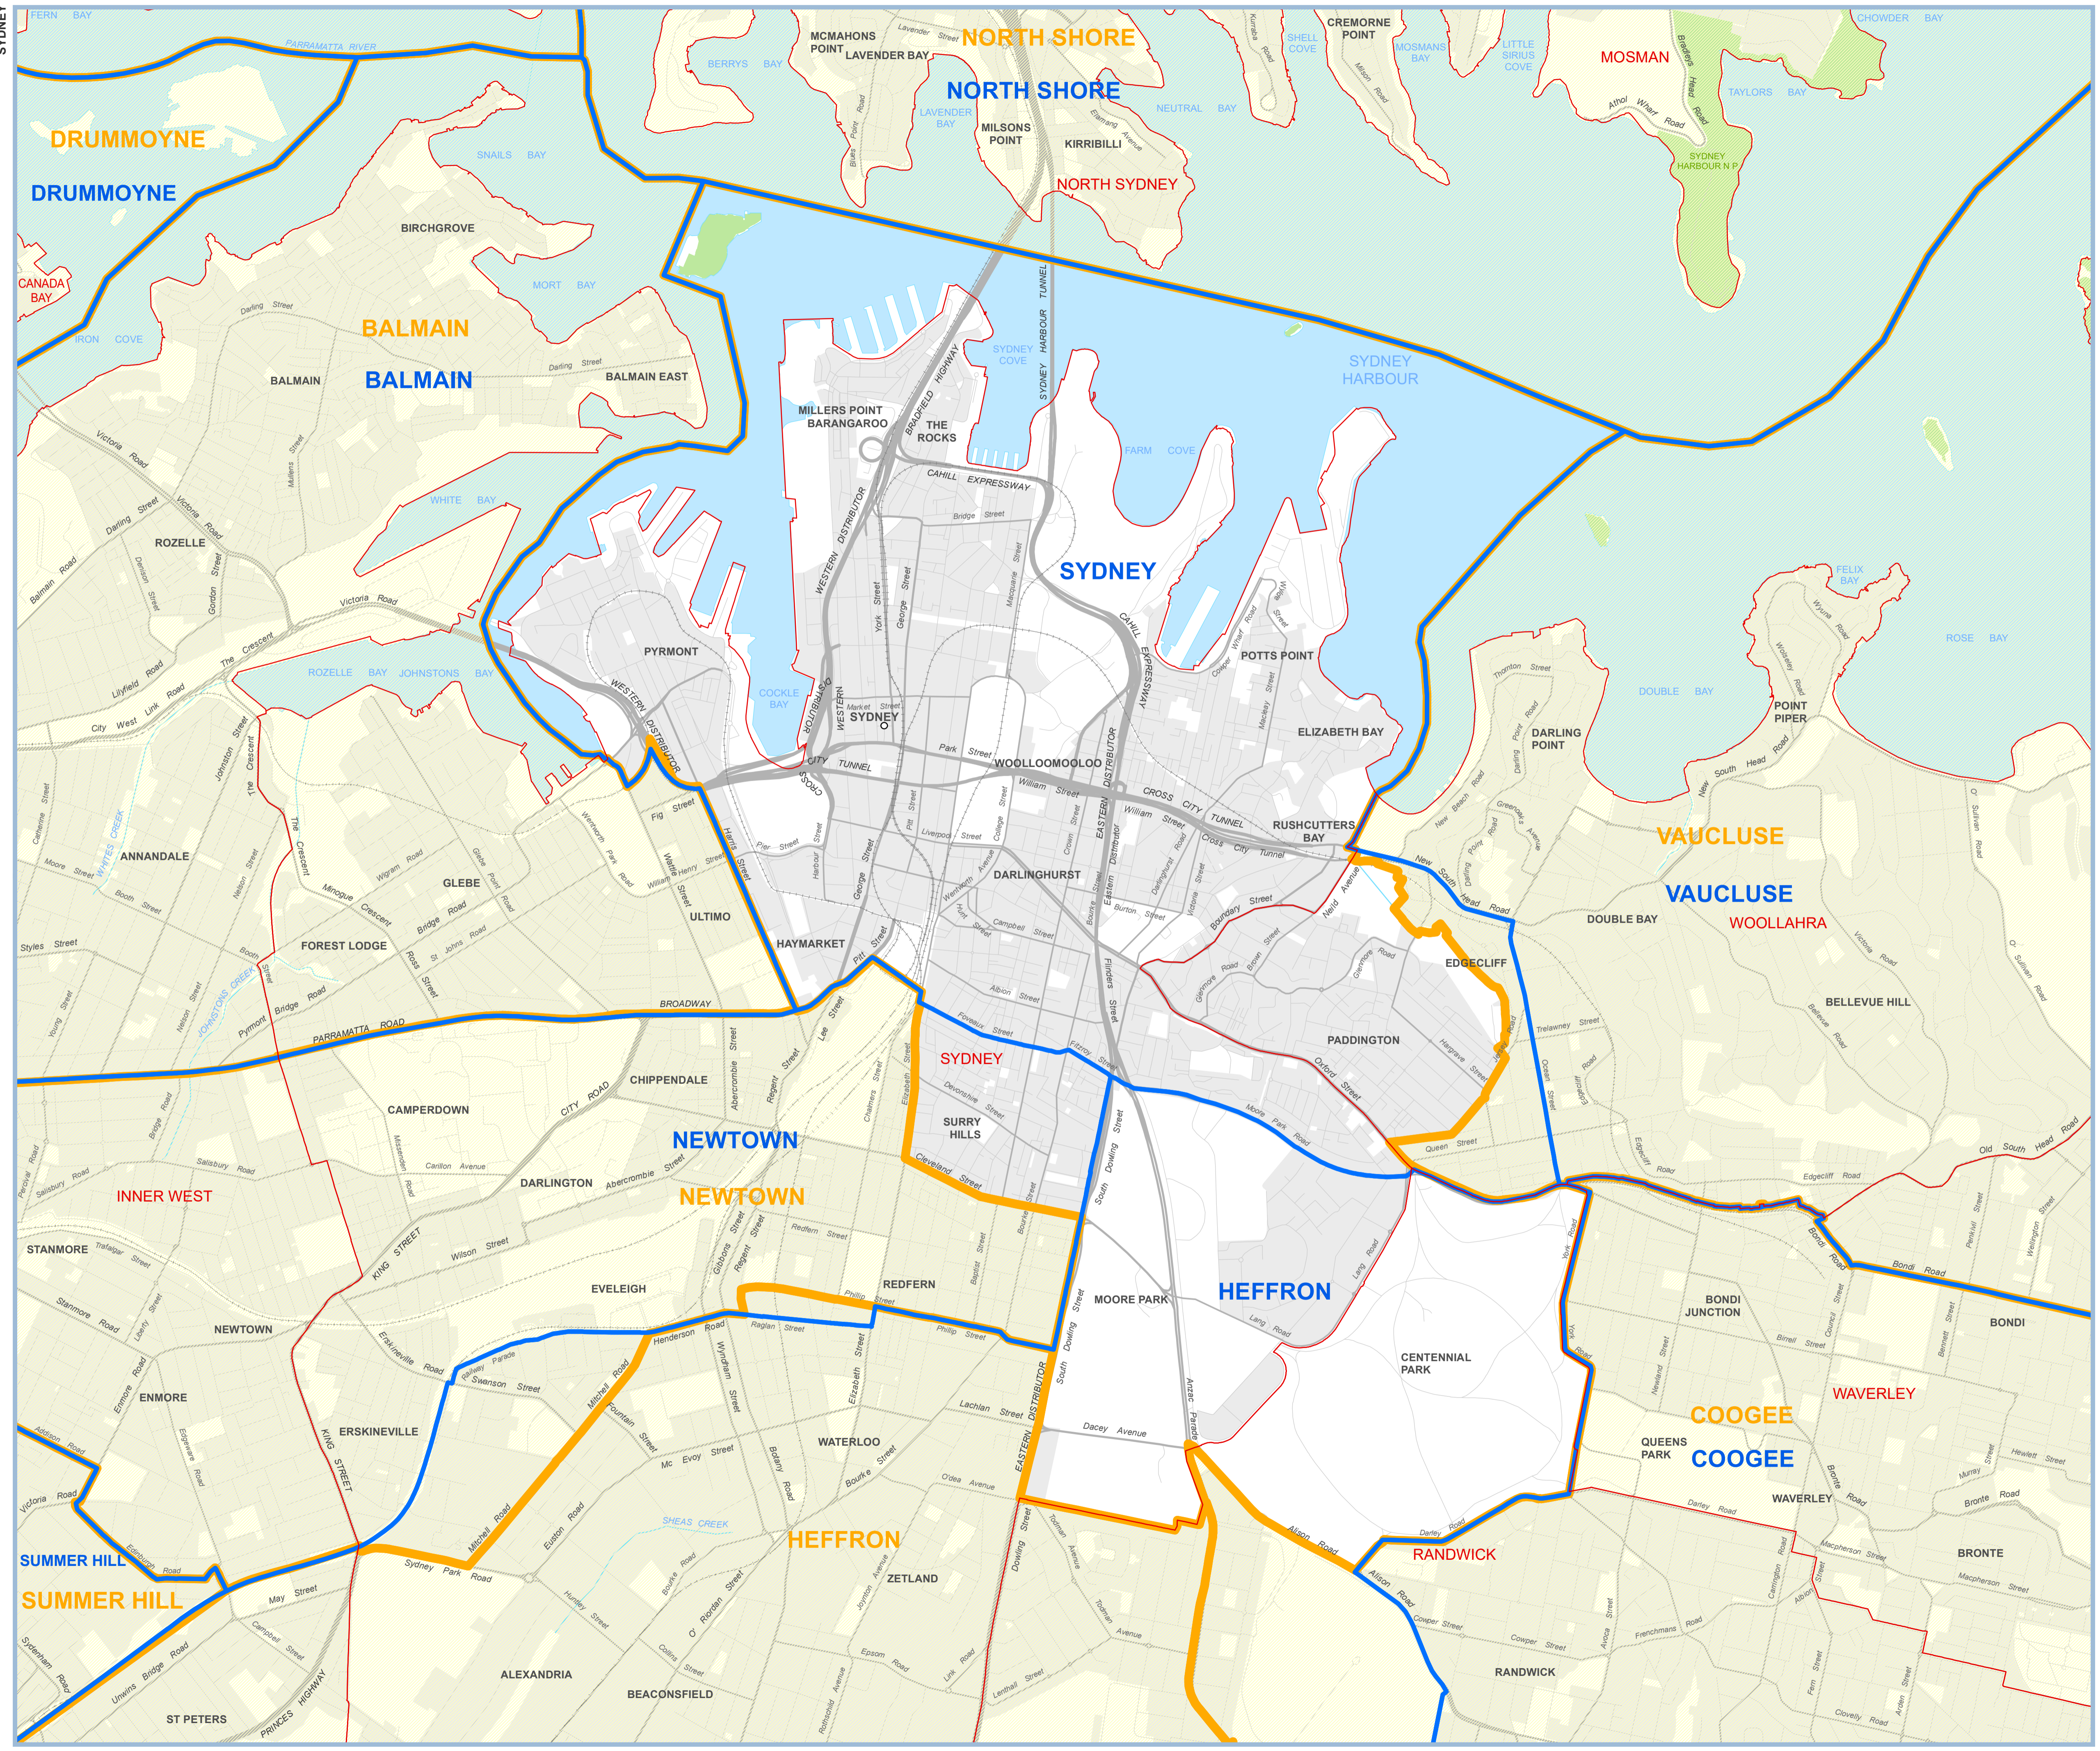

STATE OF NEW SOUTH WALES
MAP OF THE PROPOSED ELECTORAL DISTRICT OF
SYDNEY
Includes Lord Howe Island
As determined by the Electoral Districts Redistribution Panel
Pursuant to the Electoral Act 2017 and Constitution Act 1902

Further information, including copies of this map,
may be obtained at: www.elections.nsw.gov.au/redistribution

PROPOSED ELECTORAL DISTRICT

2013 Redistribution Electoral District names and boundaries
(as Determined -s14 of the Parliamentary Electorates and Elections Act)

2020 Redistribution proposed Electoral District
names and boundaries (as determined - s 25 of the Electoral Act 2017)

Local Government Area names and boundaries
(as at September 2020)

- KIAMA
- KIAMA
- KIAMA