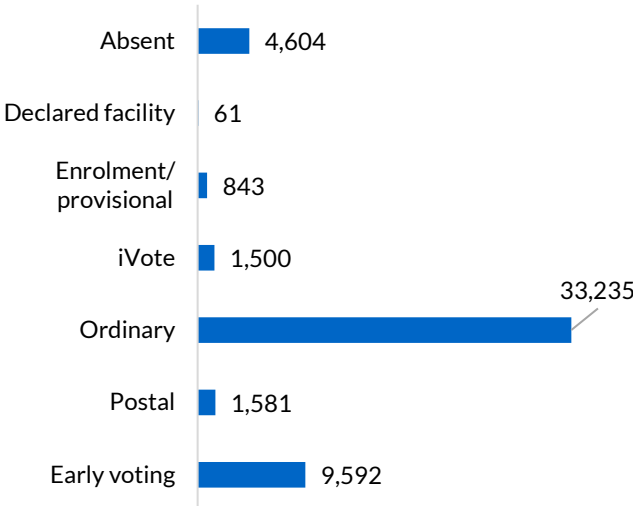

How the district voted

Votes by vote type