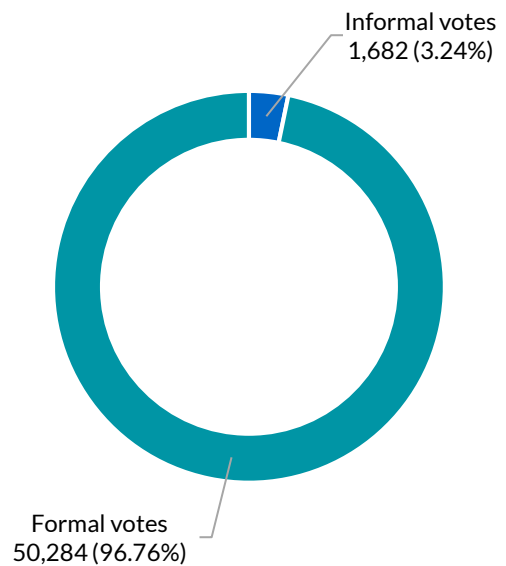

Formal/informal votes

Apparent failure to vote notices issued: 3,501

Apparent failure to vote notices issued as a percentage of the district electoral roll: 6.09%