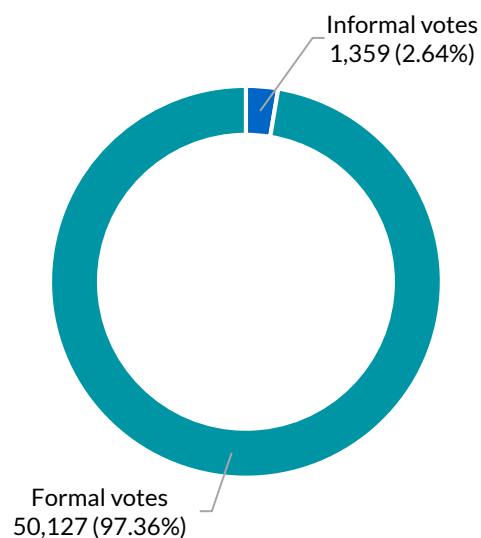

Formal/informal votes

Apparent failure to vote notices issued: 5,646

Apparent failure to vote notices issued as a percentage of the district electoral roll: 9.52%