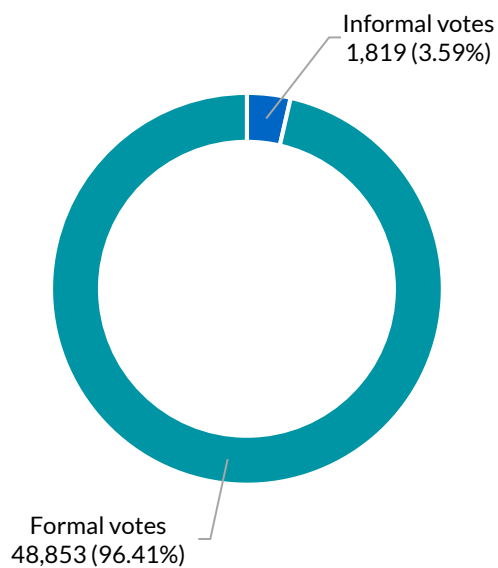

Formal/informal votes

Apparent failure to vote notices issued: 3,983

Apparent failure to vote notices issued as a percentage of the district electoral roll: 7.04%