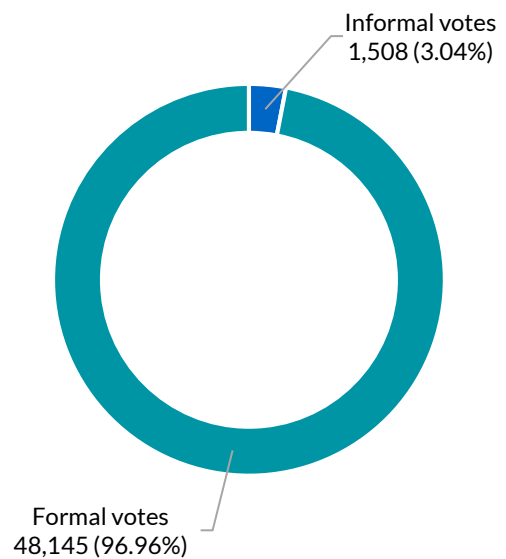

Formal/informal votes

Apparent failure to vote notices issued: 4,735

Apparent failure to vote notices issued as a percentage of the district electoral roll: 8.44%