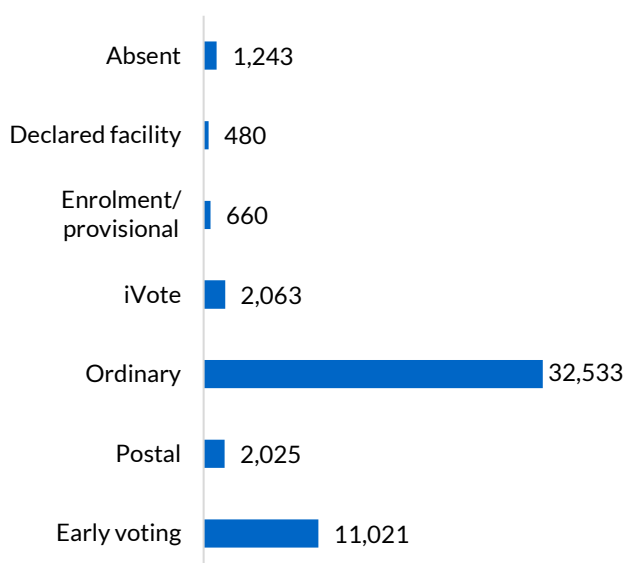

How the district voted

Votes by vote type