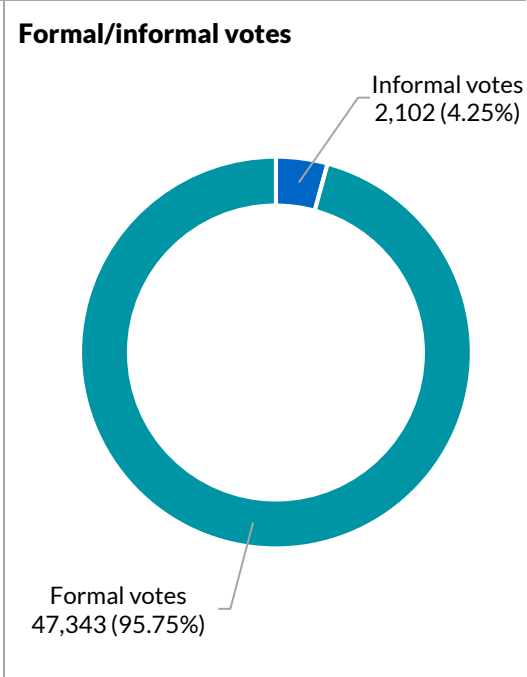

Cabramatta

District summary

Successful candidate: LALICH Nick, Australian Labor Party (NSW Branch)			
Enrolment: 54,991			
Total votes: 49,445	Formal: 47,343	Informal: 2,102	Formality: 95.75%

How the district voted