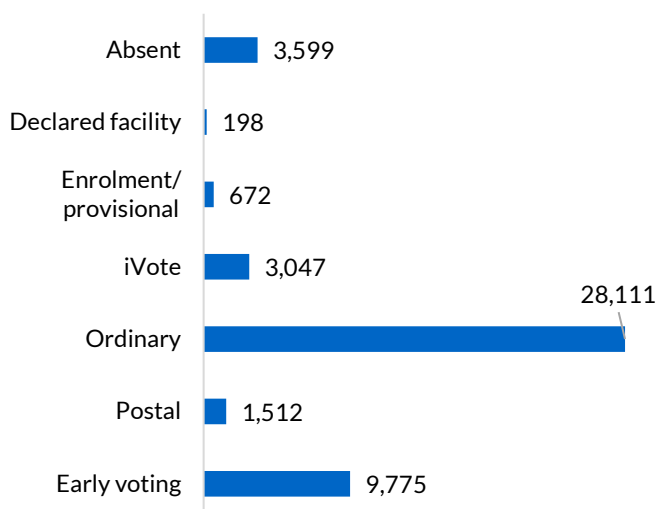

Total votes: 46,914 **Formal:** 46,035 **Informal:** 879 **Formality:** 98.13%

How the district voted

Votes by vote type

Formal/informal votes

Apparent failure to vote notices issued: 5,154

Apparent failure to vote notices issued as a percentage of the district electoral roll: 9.36%