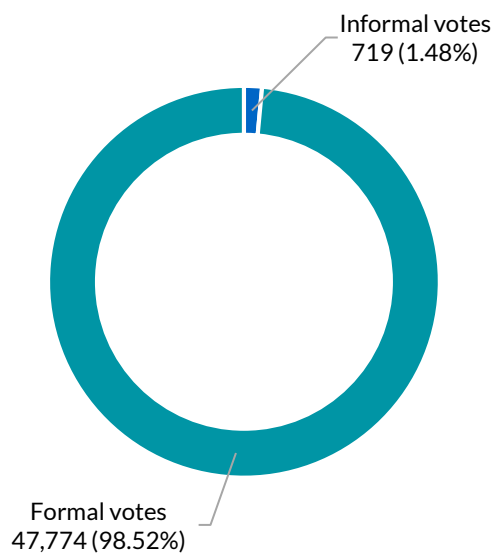

Formal/informal votes

Apparent failure to vote notices issued: 4,279

Apparent failure to vote notices issued as a percentage of the district electoral roll: 7.73%