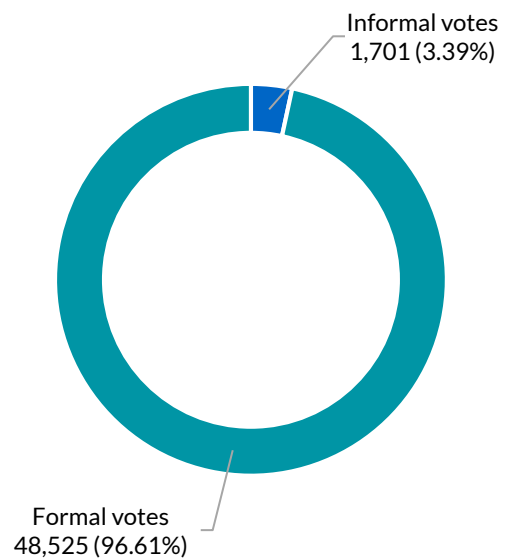

Formal/informal votes

Apparent failure to vote notices issued: 3,985

Apparent failure to vote notices issued as a percentage of the district electoral roll: 7.18%