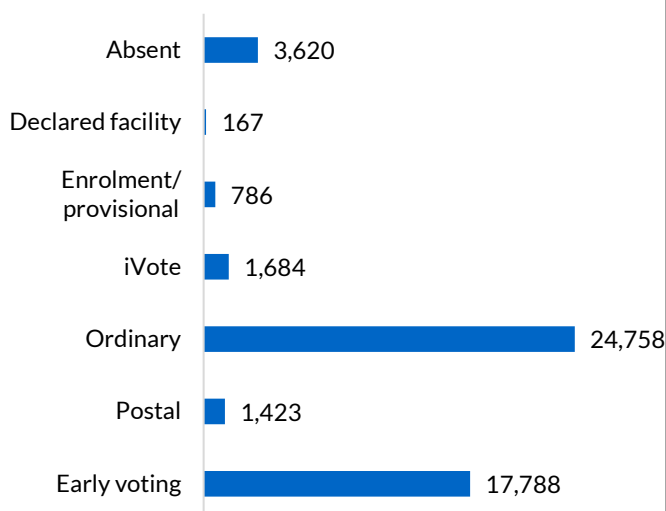

How the district voted

Votes by vote type