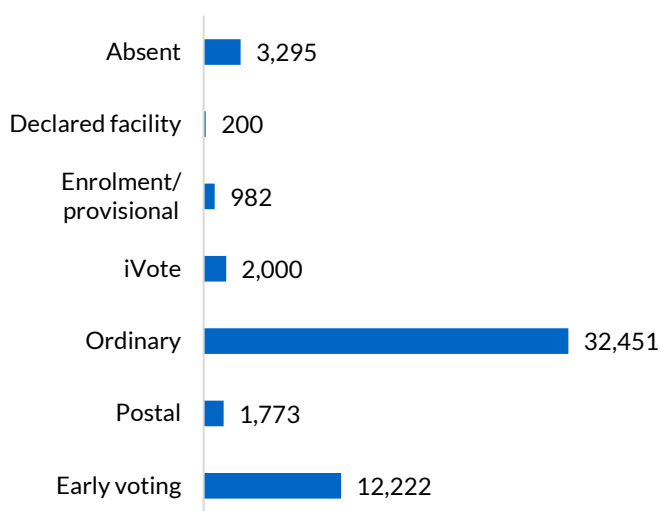

How the district voted

Votes by vote type