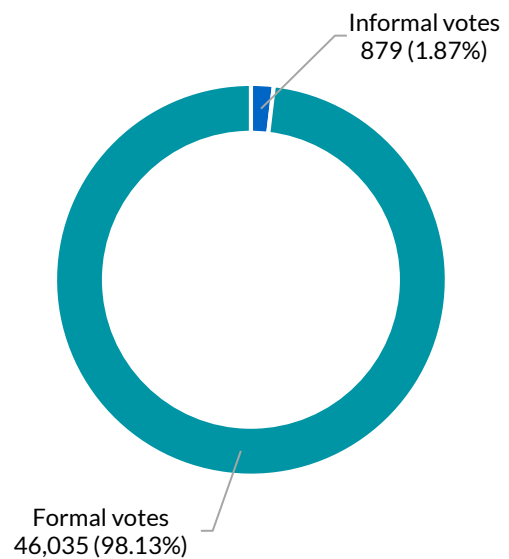

Total votes: 46,914 **Formal:** 46,035 **Informal:** 879 **Formality:** 98.13%

How the district voted

Votes by vote type

Formal/informal votes

Apparent failure to vote notices issued: 5,154

Apparent failure to vote notices issued as a percentage of the district electoral roll: 9.36%