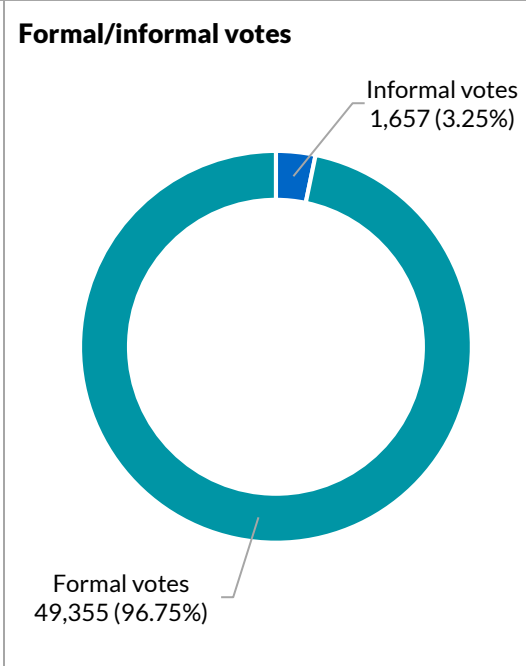

How the district voted

Apparent failure to vote notices issued: 4,551

Apparent failure to vote notices issued as a percentage of the district electoral roll: 8.00%