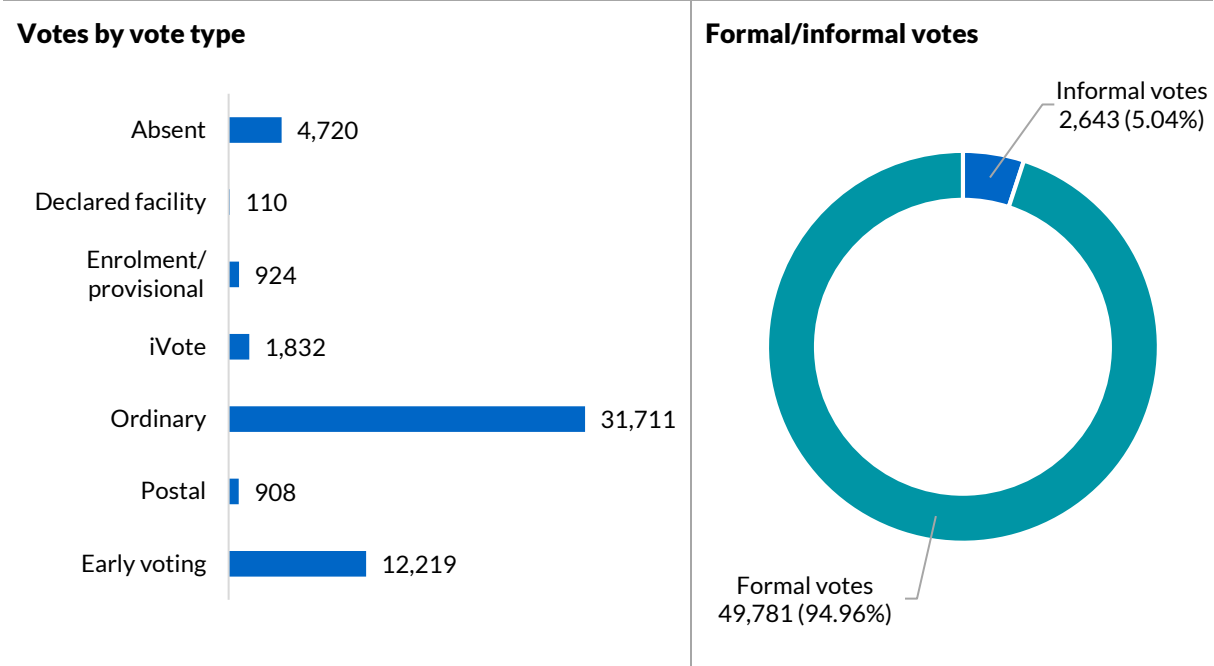

Cessnock

District summary

Successful candidate: BARR Clayton, Country Labor Party

Enrolment: 58,268

Total votes: 52,424 **Formal:** 49,781 **Informal:** 2,643 **Formality:** 94.96%

How the district voted

Apparent failure to vote notices issued: 4,385