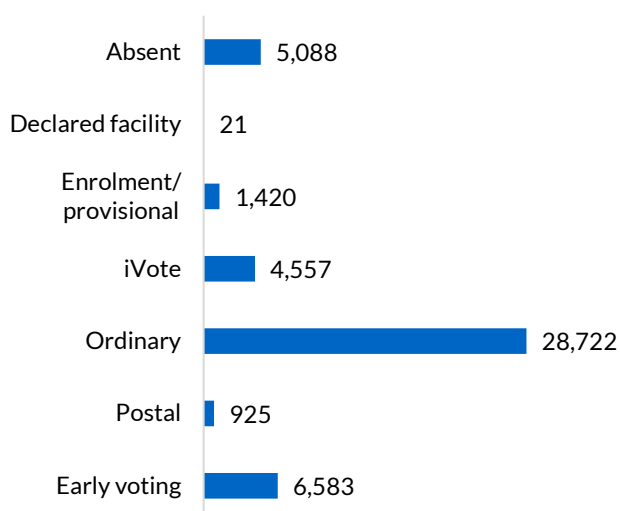

Newtown

District summary

Successful candidate: LEONG Jenny, The Greens NSW

Enrolment: 56,412

Total votes: 47,316 **Formal:** 46,312 **Informal:** 1,004 **Formality:** 97.88%

How the district voted

Votes by vote type