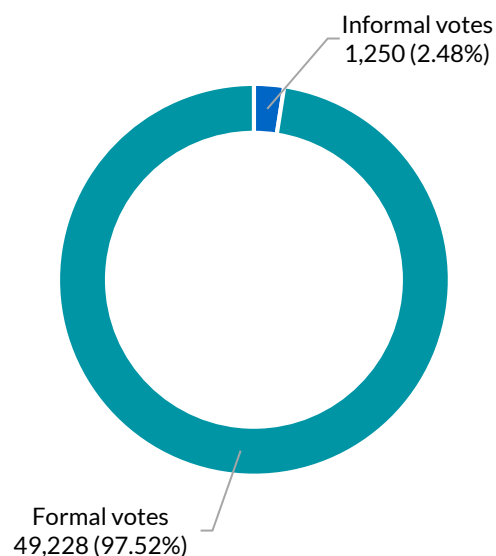

Formal/informal votes

Apparent failure to vote notices issued: 2,961

Apparent failure to vote notices issued as a percentage of the district electoral roll: 5.39%