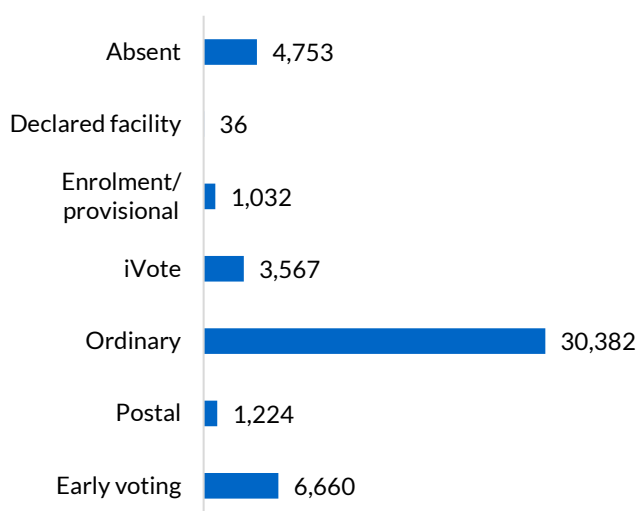

How the district voted

Votes by vote type