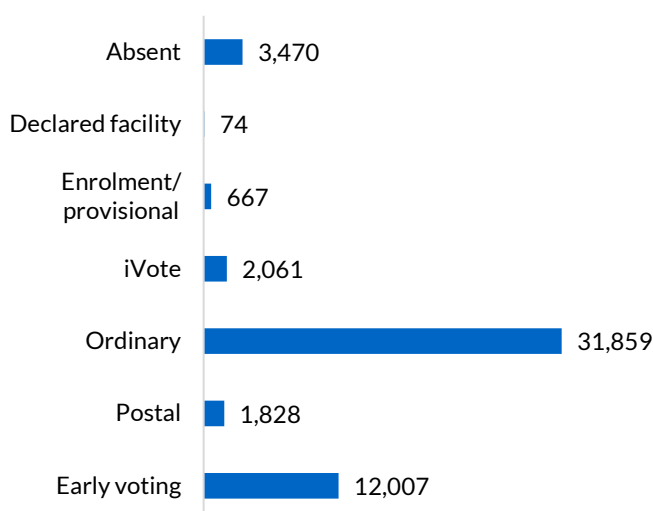

How the district voted

Votes by vote type