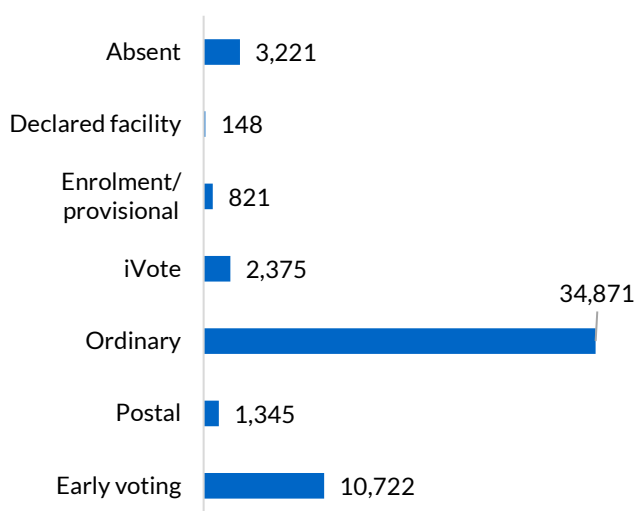

How the district voted

Votes by vote type