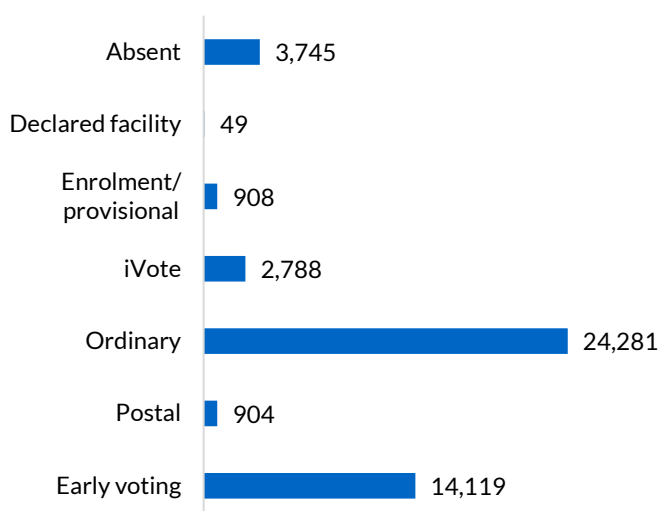

How the district voted

Votes by vote type