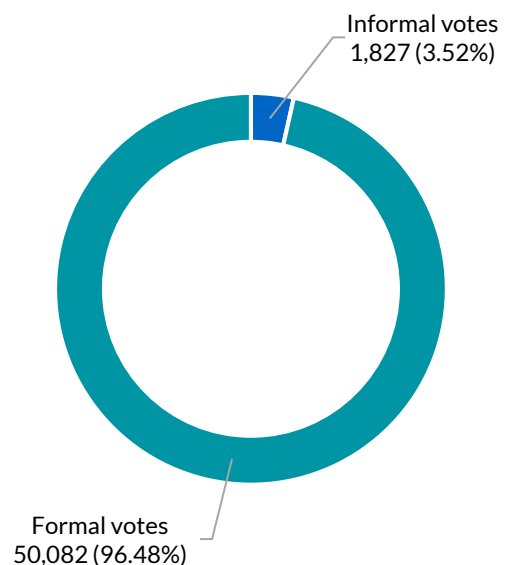

Formal/informal votes

Apparent failure to vote notices issued: 3,946

Apparent failure to vote notices issued as a percentage of the district electoral roll: 6.84%