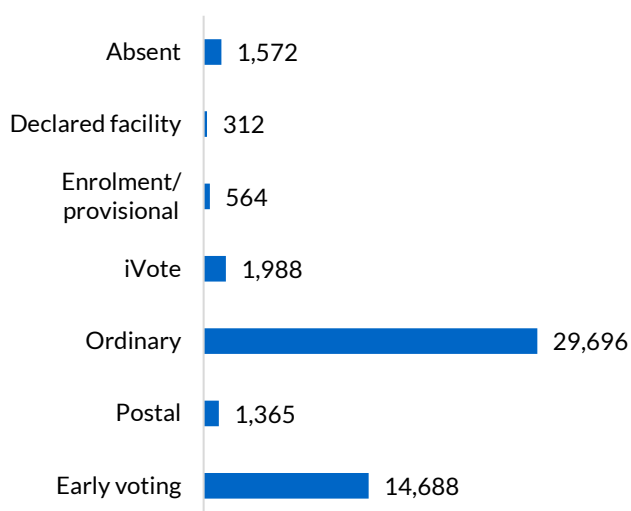

How the district voted

Votes by vote type