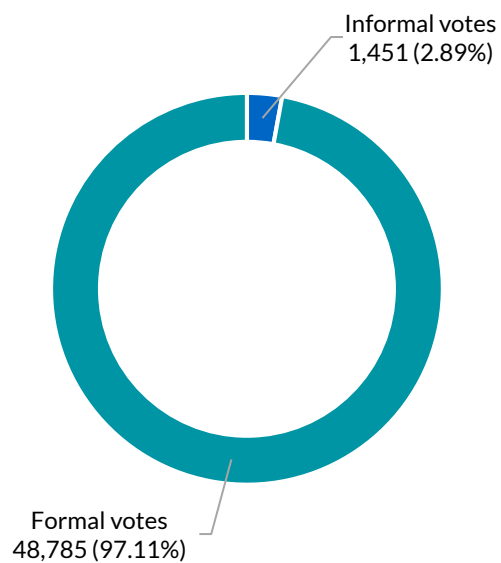

Formal/informal votes

Apparent failure to vote notices issued: 4,466

Apparent failure to vote notices issued as a percentage of the district electoral roll: 7.90%