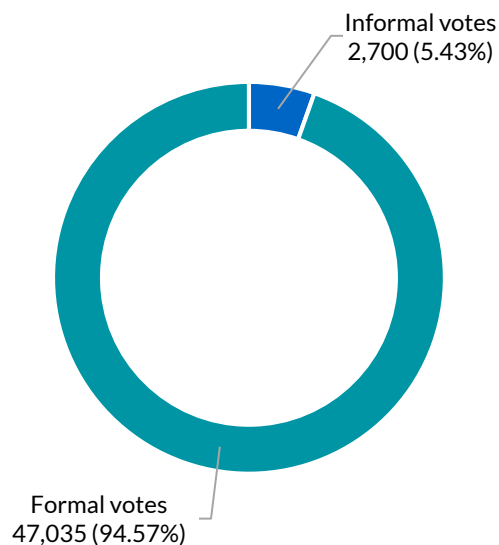

Formal/informal votes

Apparent failure to vote notices issued: 6,119

Apparent failure to vote notices issued as a percentage of the district electoral roll: 10.63%