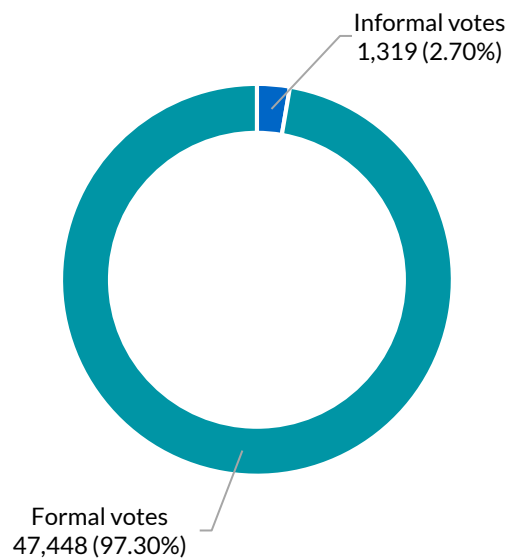

Formal/informal votes

Apparent failure to vote notices issued: 3,338

Apparent failure to vote notices issued as a percentage of the district electoral roll: 6.24%