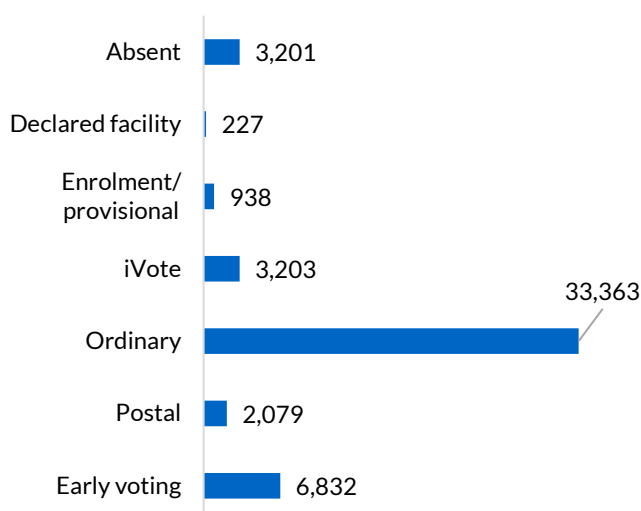

How the district voted

Votes by vote type