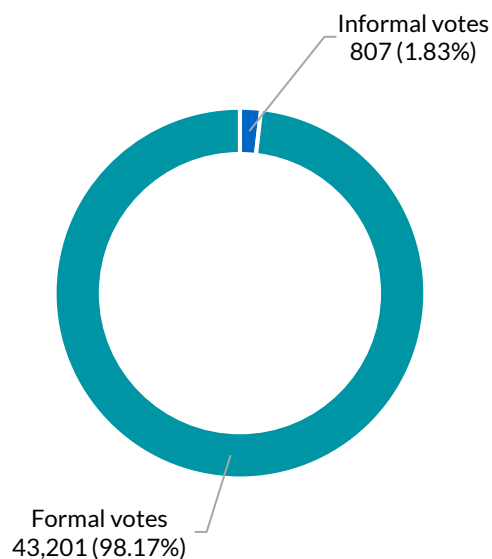

Formal/informal votes

Apparent failure to vote notices issued: 7,638

Apparent failure to vote notices issued as a percentage of the district electoral roll: 13.85%