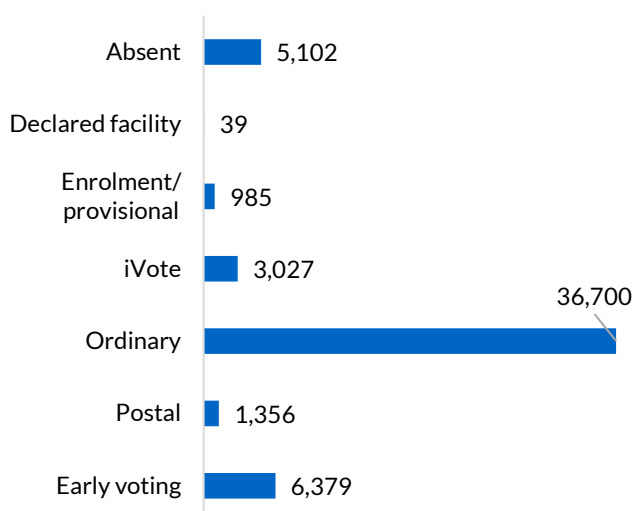

How the district voted

Votes by vote type