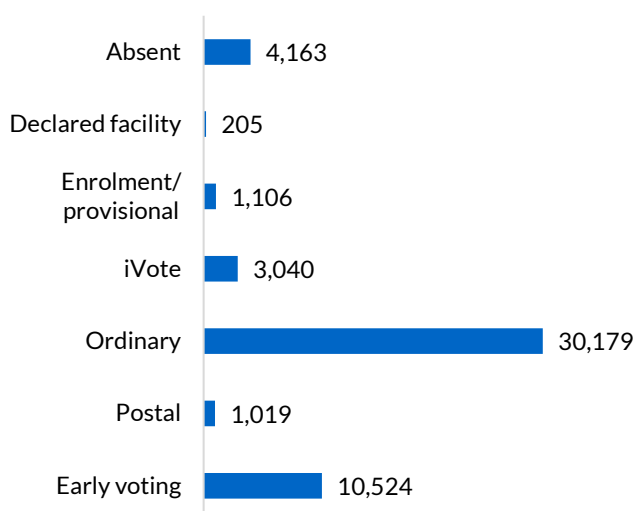

How the district voted

Votes by vote type