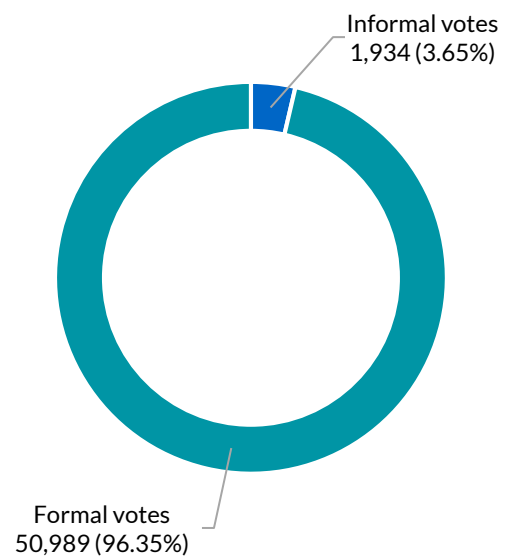

Formal: 50,989

Informal: 1,934

Formality: 96.35%

How the district voted

Votes by vote type

Formal/informal votes

Apparent failure to vote notices issued: 3,474

Apparent failure to vote notices issued as a percentage of the district electoral roll: 6.05%