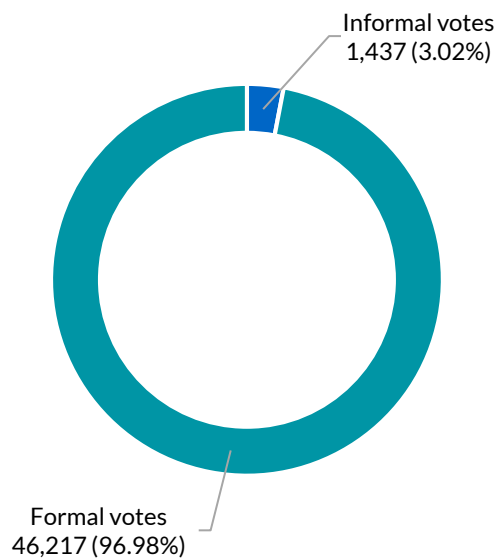

Formal/informal votes

Apparent failure to vote notices issued: 4,075

Apparent failure to vote notices issued as a percentage of the district electoral roll: 7.62%