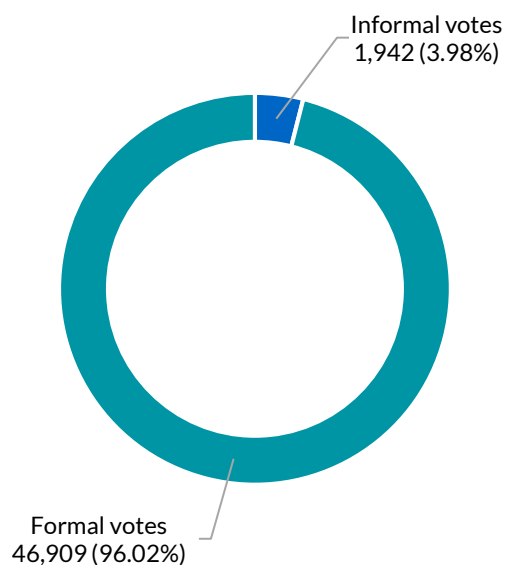

Formal/informal votes

Apparent failure to vote notices issued: 4,446

Apparent failure to vote notices issued as a percentage of the district electoral roll: 8.08%