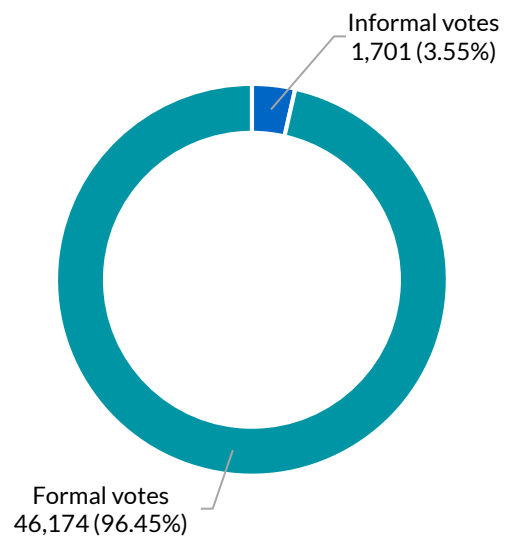

Formal/informal votes

Apparent failure to vote notices issued: 5,399

Apparent failure to vote notices issued as a percentage of the district electoral roll: 9.79%