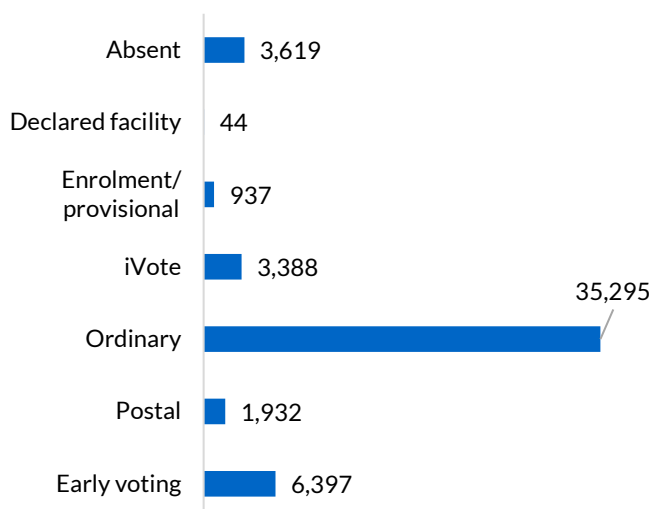

How the district voted

Votes by vote type