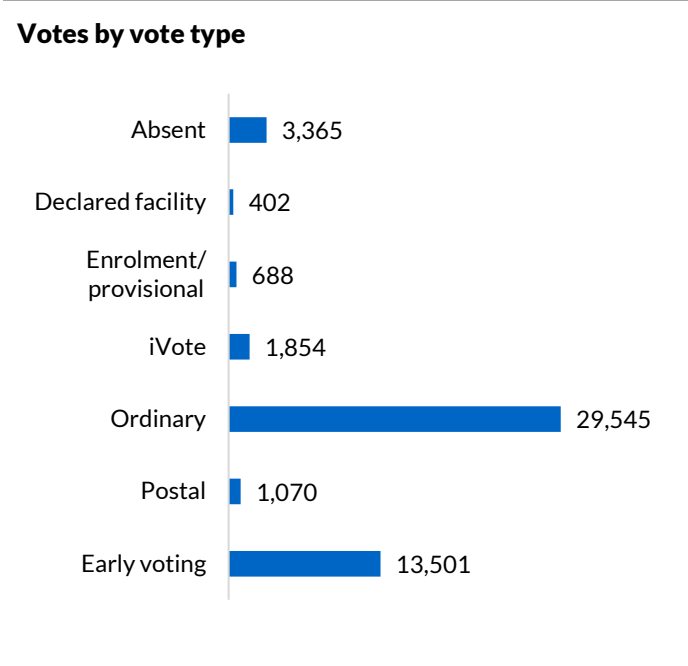

Gosford

District summary

Successful candidate: TESCH Liesl, Australian Labor Party (NSW Branch)			
Enrolment: 56,435			
Total votes: 50,425	Formal: 48,637	Informal: 1,788	Formality: 96.45%

How the district voted