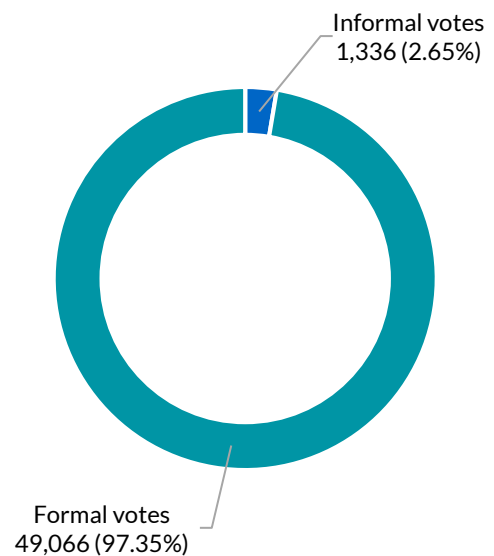

Formal/informal votes

Apparent failure to vote notices issued: 2,663

Apparent failure to vote notices issued as a percentage of the district electoral roll: 4.85%