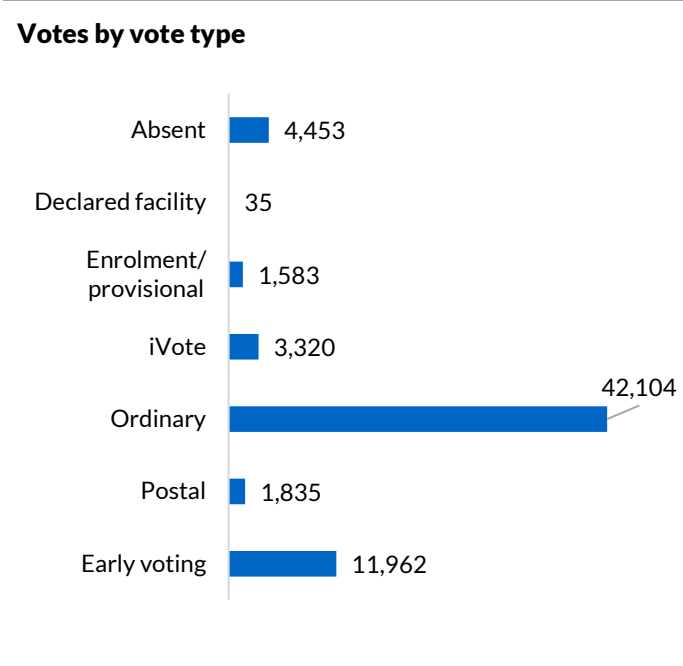

How the district voted

Apparent failure to vote notices issued: 4,149

Apparent failure to vote notices issued as a percentage of the district electoral roll: 5.89%