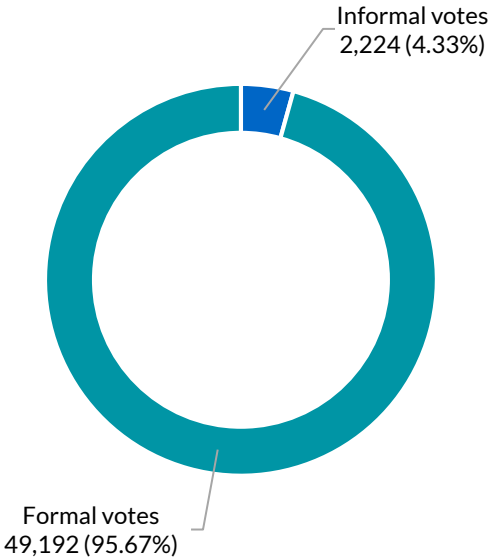

Formal/informal votes

Apparent failure to vote notices issued: 3,589

Apparent failure to vote notices issued as a percentage of the district electoral roll: 6.33%