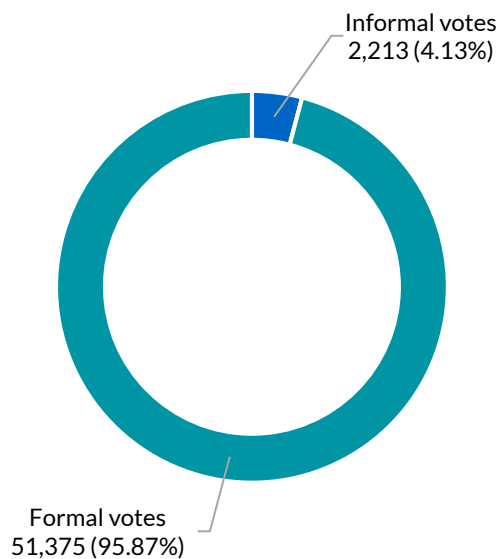

Formal/informal votes

Apparent failure to vote notices issued: 3,263

Apparent failure to vote notices issued as a percentage of the district electoral roll: 5.60%