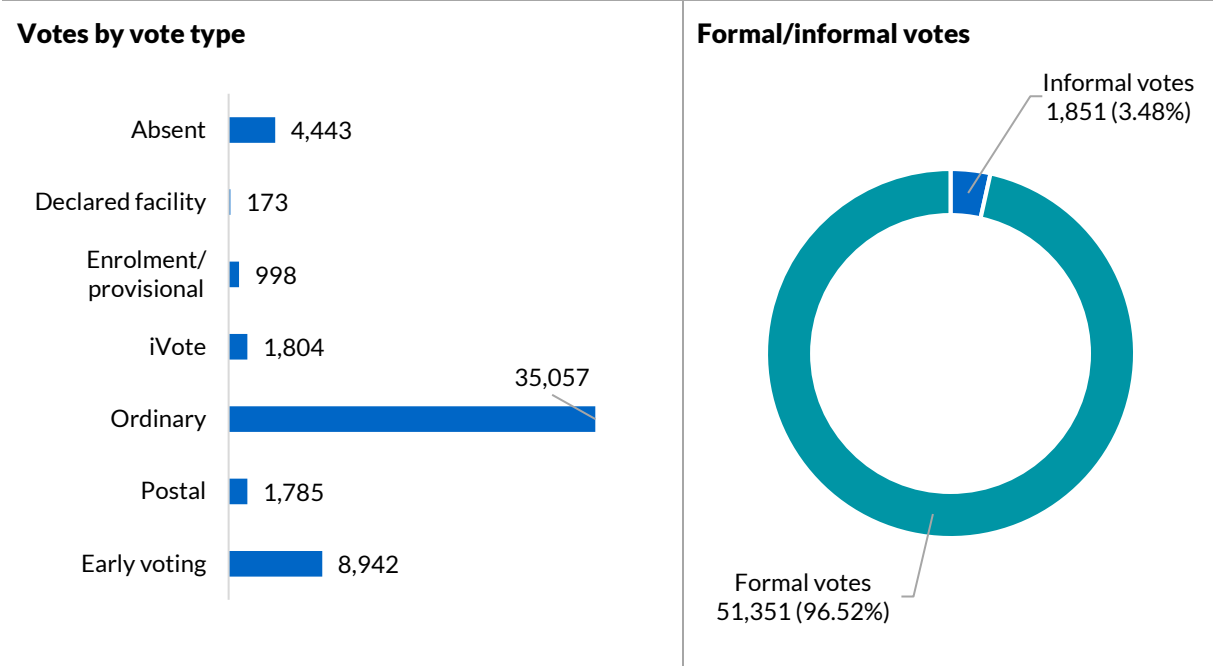

How the district voted

Apparent failure to vote notices issued: 3,974

Apparent failure to vote notices issued as a percentage of the district electoral roll: 6.73%