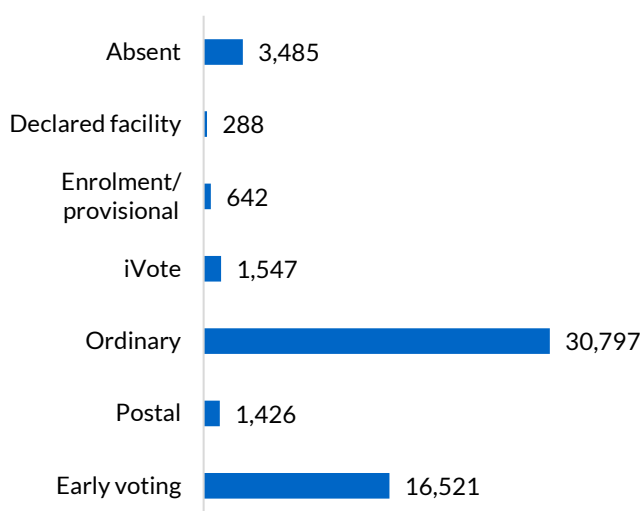

How the district voted

Votes by vote type