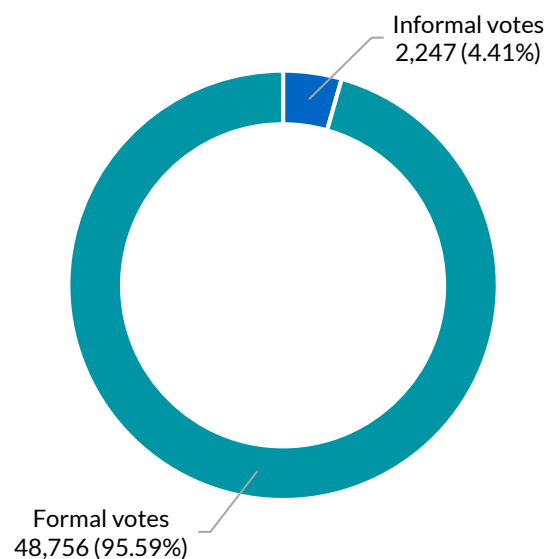

Formal/informal votes

Apparent failure to vote notices issued: 4,008

Apparent failure to vote notices issued as a percentage of the district electoral roll: 7.01%