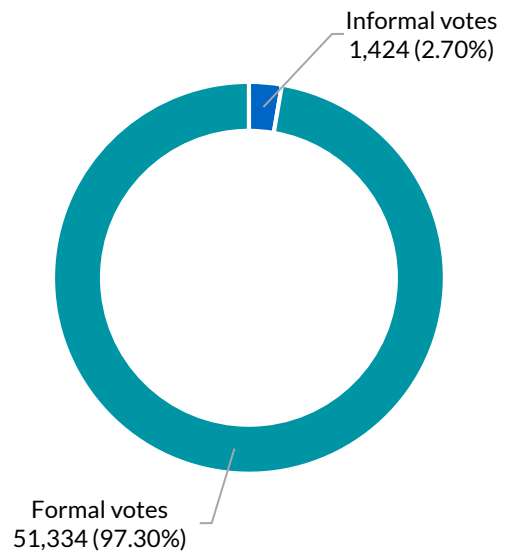

Formal: 51,334

Informal: 1,424

Formality: 97.30%

How the district voted

Votes by vote type

Formal/informal votes

Apparent failure to vote notices issued: 2,248

Apparent failure to vote notices issued as a percentage of the district electoral roll: 4.00%