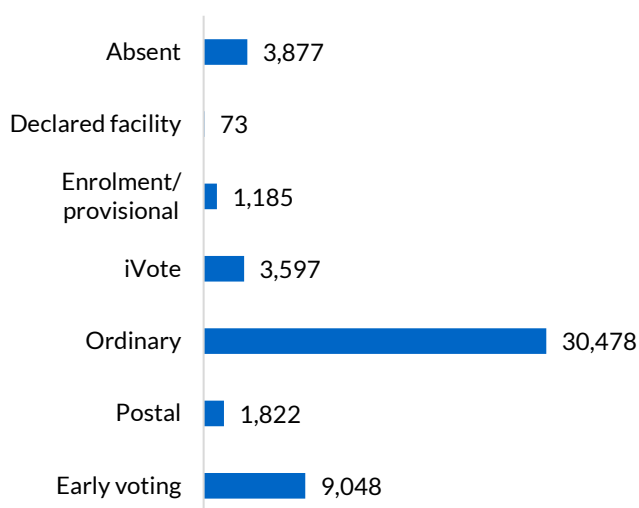

How the district voted

Votes by vote type