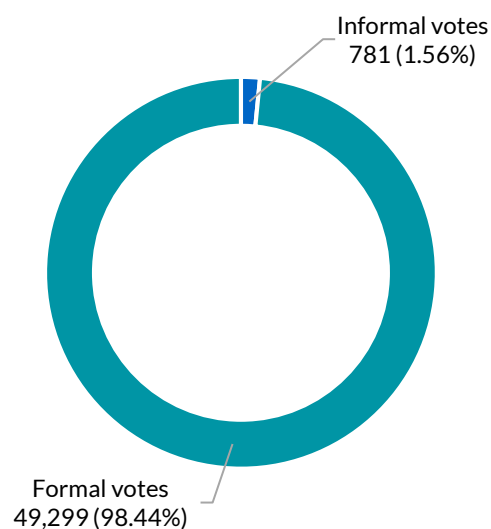

Formal/informal votes

Apparent failure to vote notices issued: 5,299

Apparent failure to vote notices issued as a percentage of the district electoral roll: 9.18%