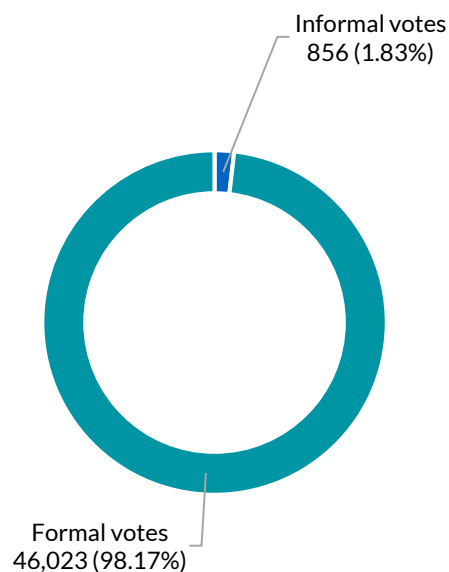

Enrolment: 56,448

Total votes: 46,879

Formal: 46,023

Informal: 856

Formality: 98.17%

How the district voted

Votes by vote type

Formal/informal votes