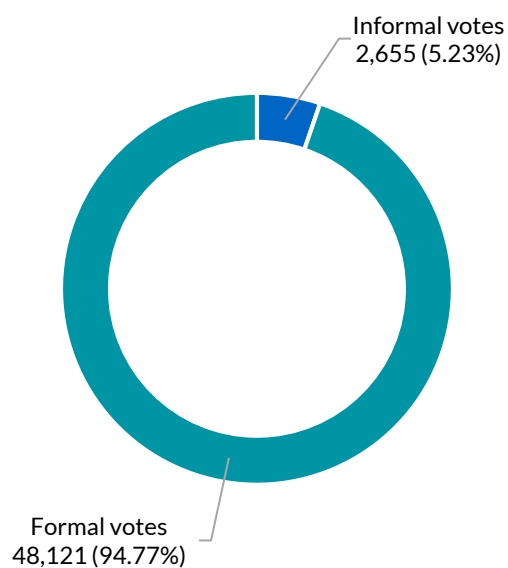

Formal/informal votes

Apparent failure to vote notices issued: 4,858

Apparent failure to vote notices issued as a percentage of the district electoral roll: 8.45%