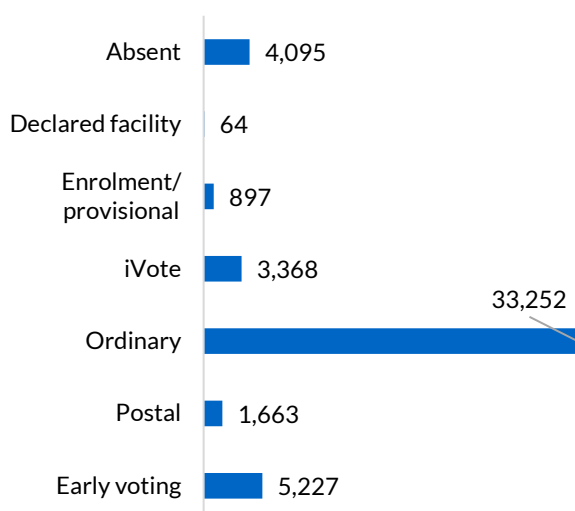

Total votes: 48,566

Formal: 47,464

Informal: 1,102

Formality: 97.73%

How the district voted

Votes by vote type

Formal/informal votes

Apparent failure to vote notices issued: 3,334