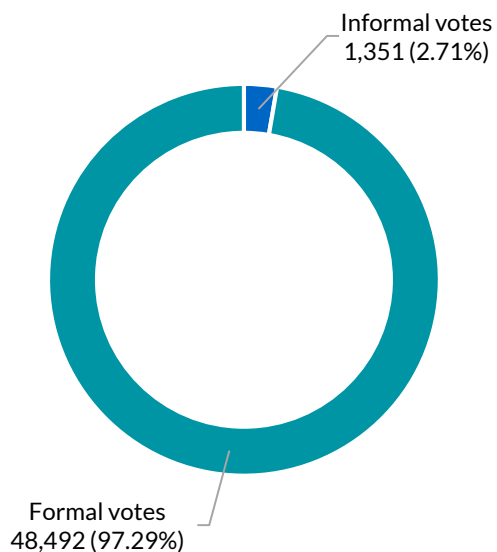

Formal/informal votes

Apparent failure to vote notices issued: 3,043

Apparent failure to vote notices issued as a percentage of the district electoral roll: 5.54%