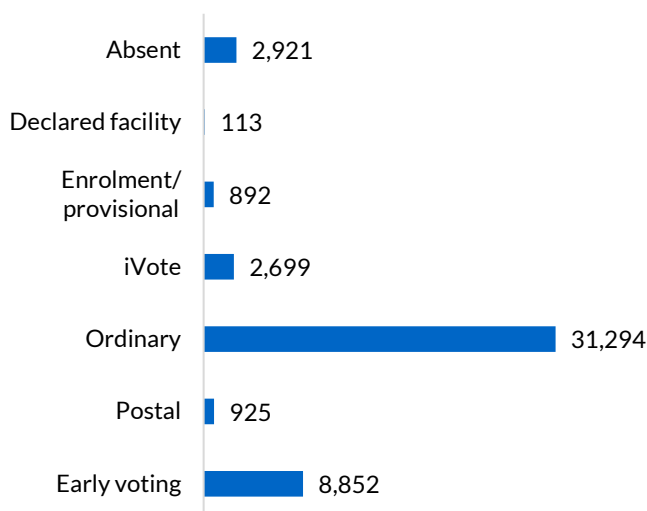

How the district voted

Votes by vote type