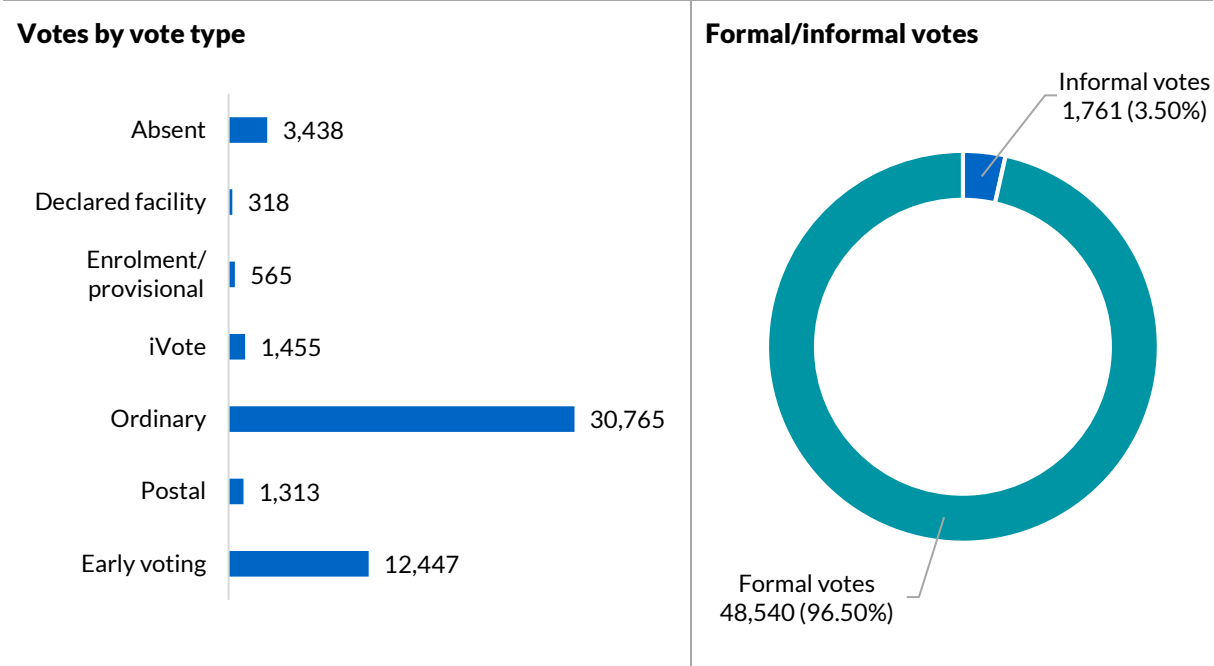

Oxley

District summary

Successful candidate: PAVEY Melinda, National Party of Australia - NSW

Enrolment: 57,131

Total votes: 50,301 **Formal:** 48,540 **Informal:** 1,761 **Formality:** 96.50%

How the district voted