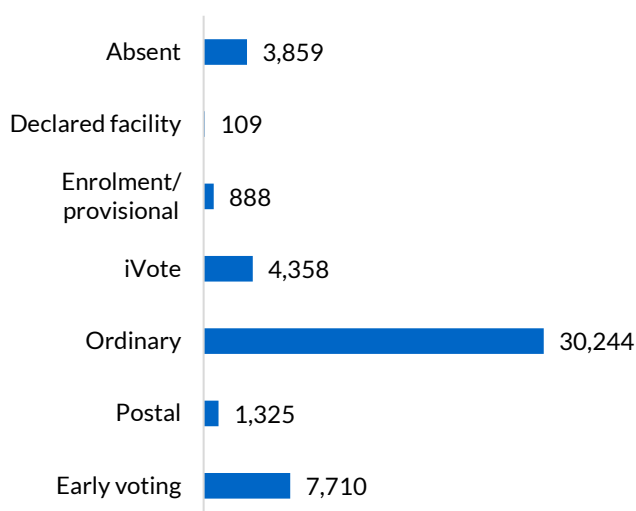

How the district voted

Votes by vote type