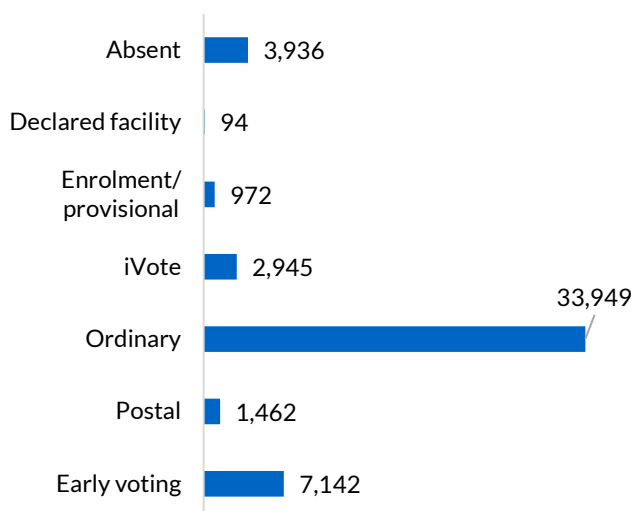

How the district voted

Votes by vote type