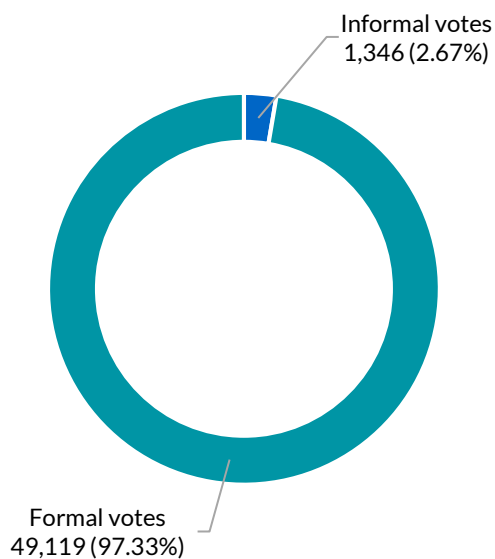

Formal/informal votes

Apparent failure to vote notices issued: 3,461

Apparent failure to vote notices issued as a percentage of the district electoral roll: 6.17%