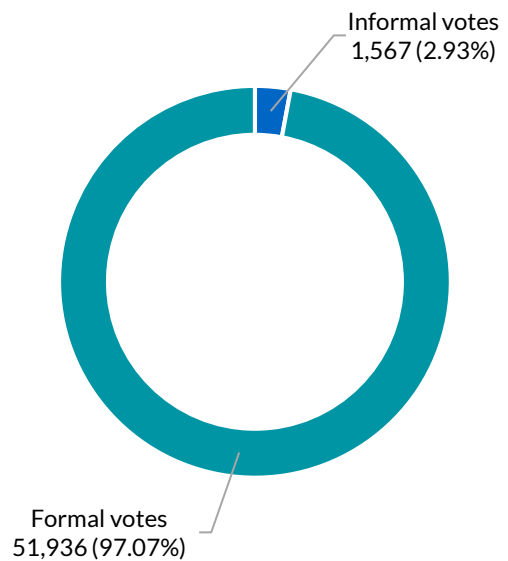

Formal/informal votes

Apparent failure to vote notices issued: 3,507

Apparent failure to vote notices issued as a percentage of the district electoral roll: 5.96%