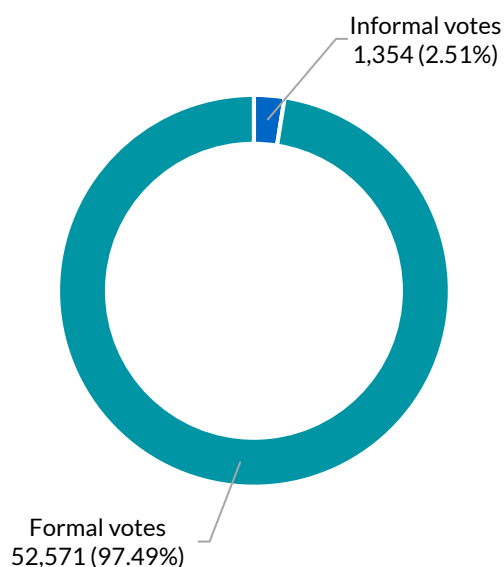

Formal/informal votes

Apparent failure to vote notices issued: 3,221

Apparent failure to vote notices issued as a percentage of the district electoral roll: 5.53%