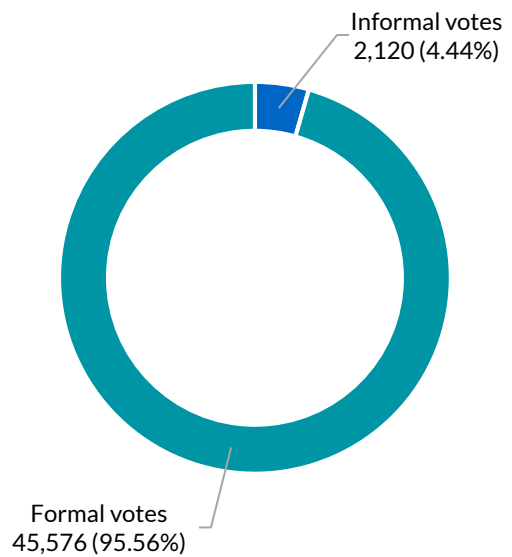

Formal/informal votes

Apparent failure to vote notices issued: 3,726

Apparent failure to vote notices issued as a percentage of the district electoral roll: 7.00%