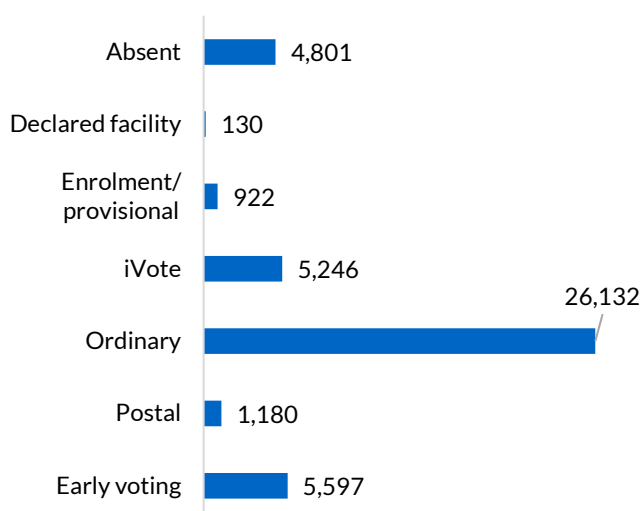

How the district voted

Votes by vote type