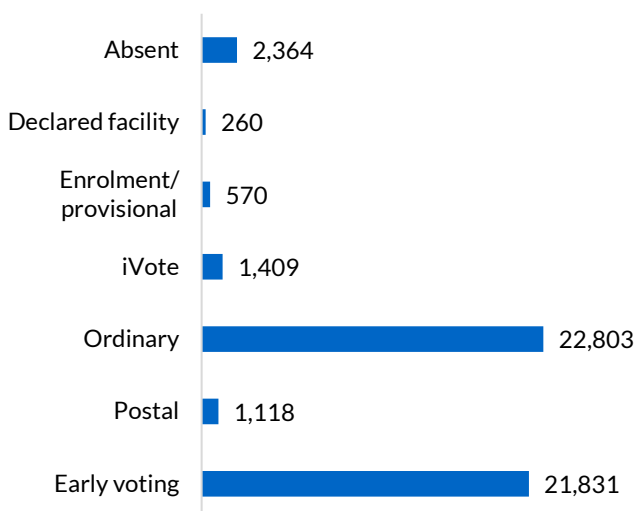

How the district voted

Votes by vote type