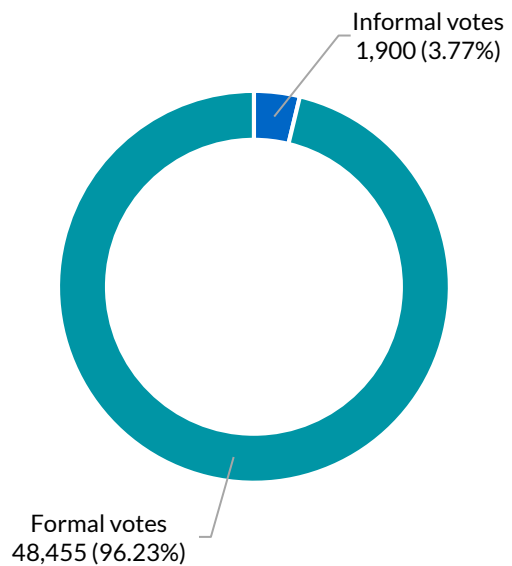

Formal/informal votes

Apparent failure to vote notices issued: 4,180

Apparent failure to vote notices issued as a percentage of the district electoral roll: 7.47%