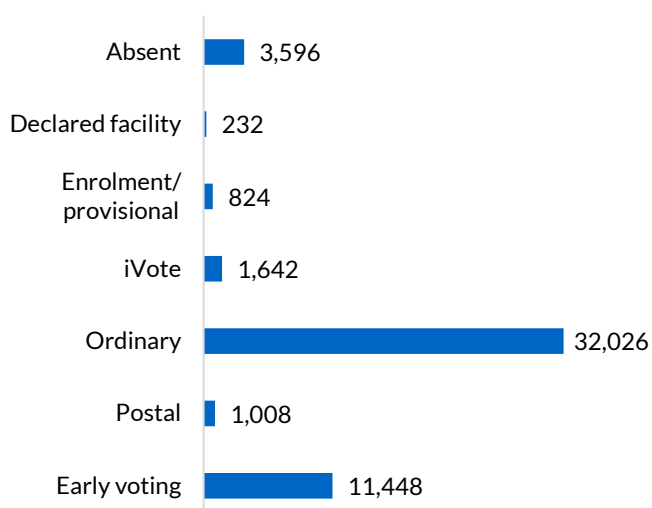

How the district voted

Votes by vote type