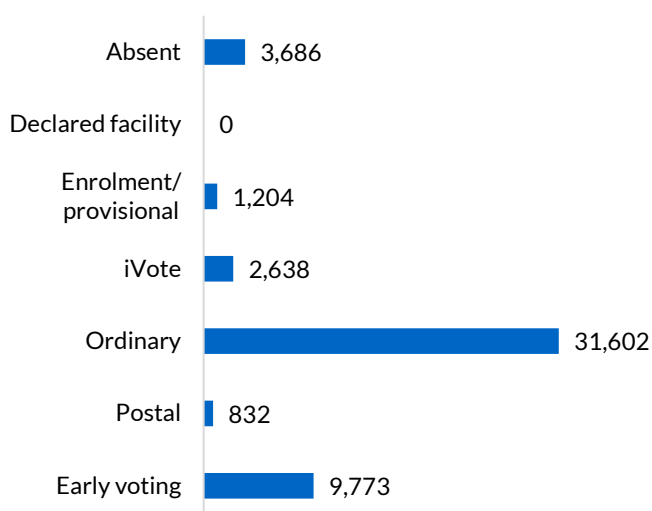

How the district voted

Votes by vote type