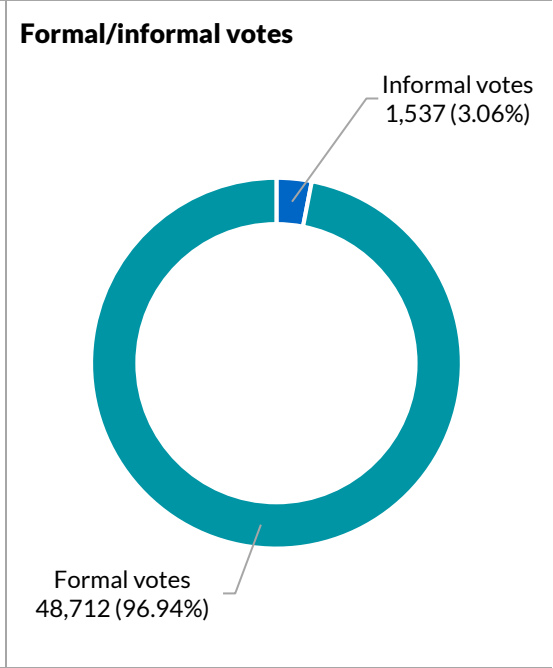

How the district voted

Apparent failure to vote notices issued: 3,360

Apparent failure to vote notices issued as a percentage of the district electoral roll: 6.02%