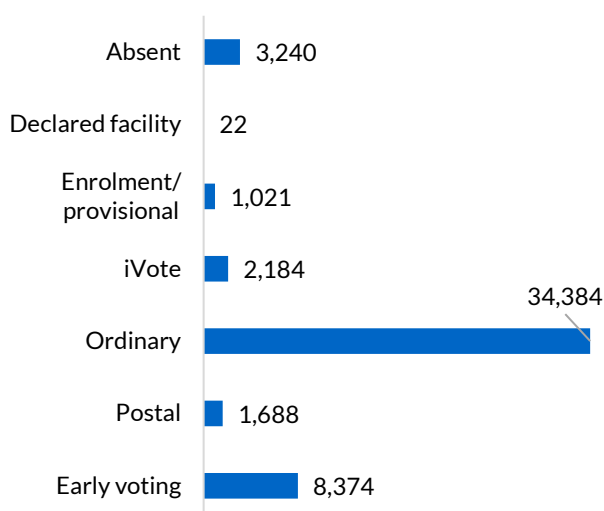

How the district voted

Votes by vote type