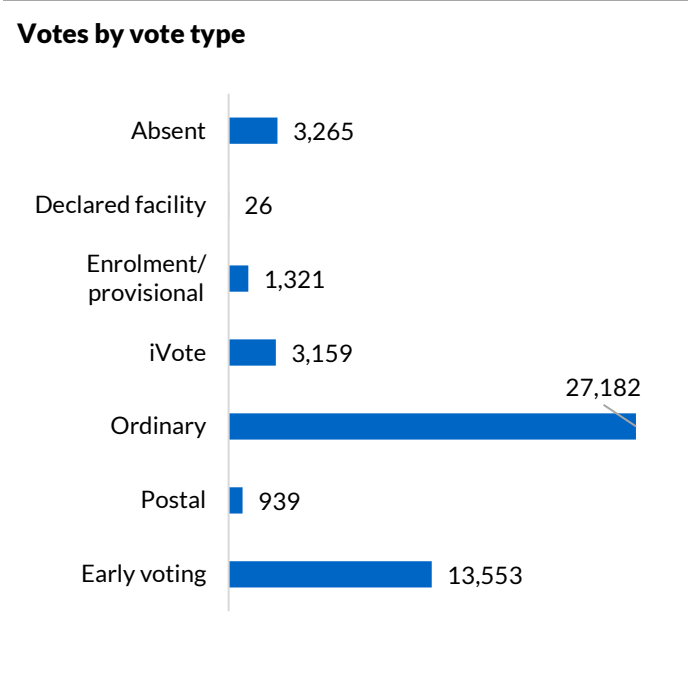

How the district voted

Apparent failure to vote notices issued: 4,191

Apparent failure to vote notices issued as a percentage of the district electoral roll: 7.62%