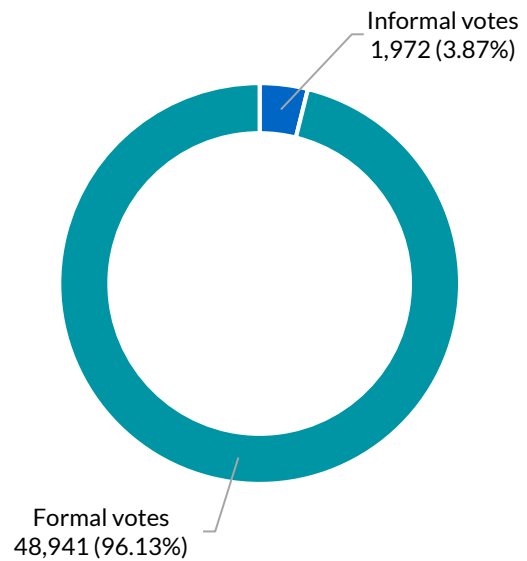

Enrolment: 55,753

Total votes: 50,913 **Formal:** 48,941 **Informal:** 1,972 **Formality:** 96.13%

How the district voted

Votes by vote type

Formal/informal votes

Apparent failure to vote notices issued: 3,384