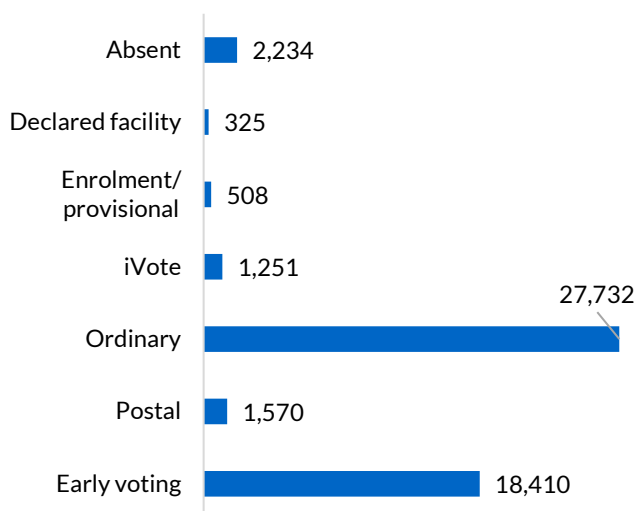

How the district voted

Votes by vote type