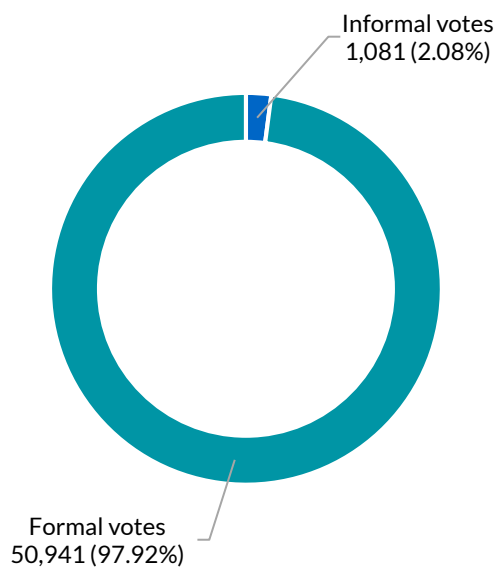

Formal/informal votes

Apparent failure to vote notices issued: 3,063

Apparent failure to vote notices issued as a percentage of the district electoral roll: 5.36%