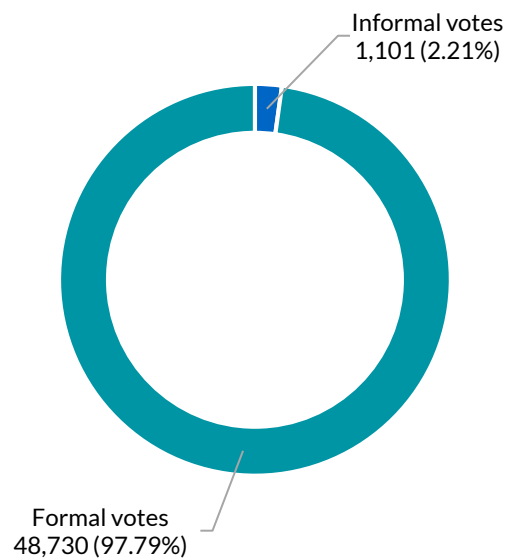

Total votes: 49,831 **Formal:** 48,730 **Informal:** 1,101 **Formality:** 97.79%

How the district voted

Votes by vote type

Formal/informal votes

Apparent failure to vote notices issued: 2,628

Apparent failure to vote notices issued as a percentage of the district electoral roll: 4.83%