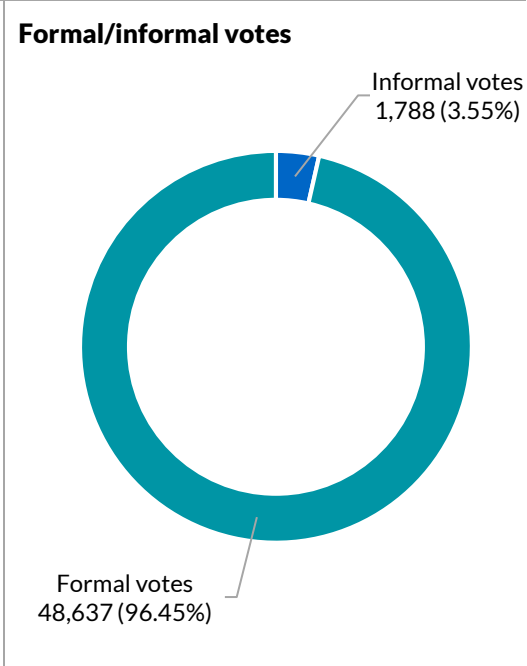

Gosford

District summary

Successful candidate: TESCH Liesl, Australian Labor Party (NSW Branch)			
Enrolment: 56,435			
Total votes: 50,425	Formal: 48,637	Informal: 1,788	Formality: 96.45%

How the district voted