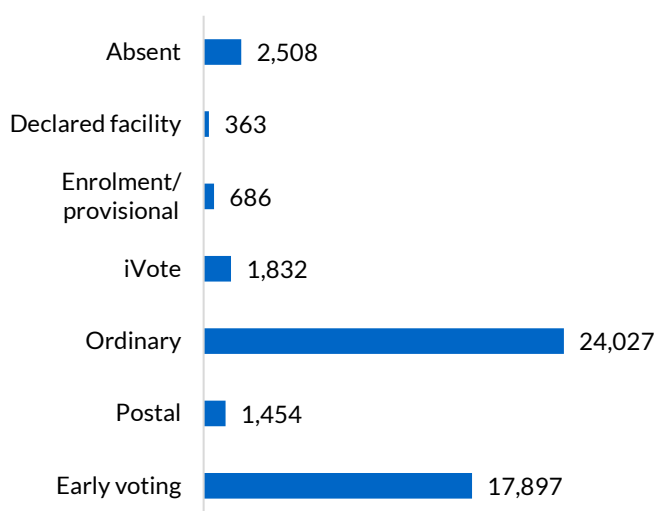

How the district voted

Votes by vote type