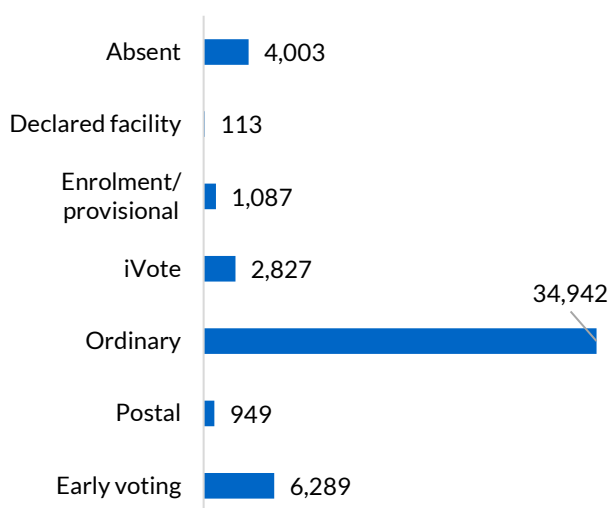

Total votes: 50,210

Formal: 47,892

Informal: 2,318

Formality: 95.38%

How the district voted

Votes by vote type

Formal/informal votes

Apparent failure to vote notices issued: 4,315