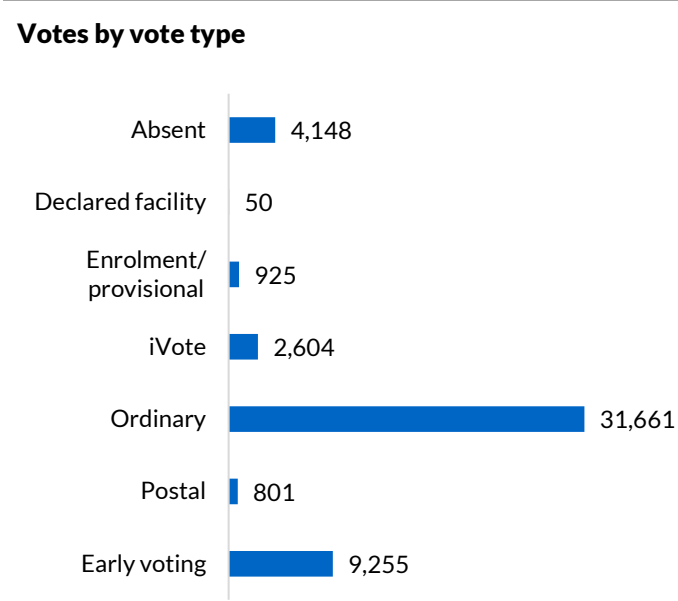

Mount Druitt

District summary

Successful candidate: ATALLA Edmond, Australian Labor Party (NSW Branch)

Enrolment: 56,357

Total votes: 49,444 **Formal:** 47,031 **Informal:** 2,413 **Formality:** 95.12%

How the district voted