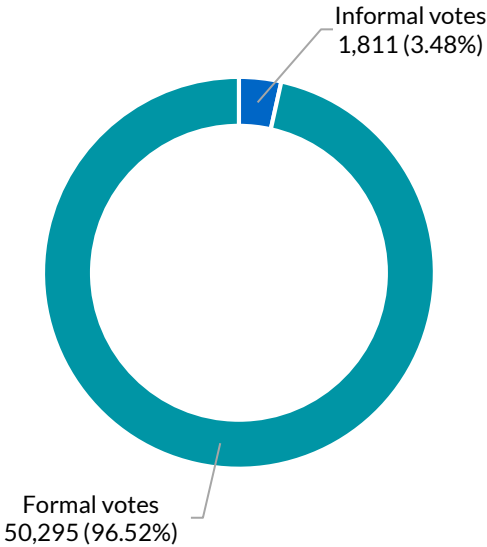

Formal/informal votes

Apparent failure to vote notices issued: 3,539

Apparent failure to vote notices issued as a percentage of the district electoral roll: 6.22%