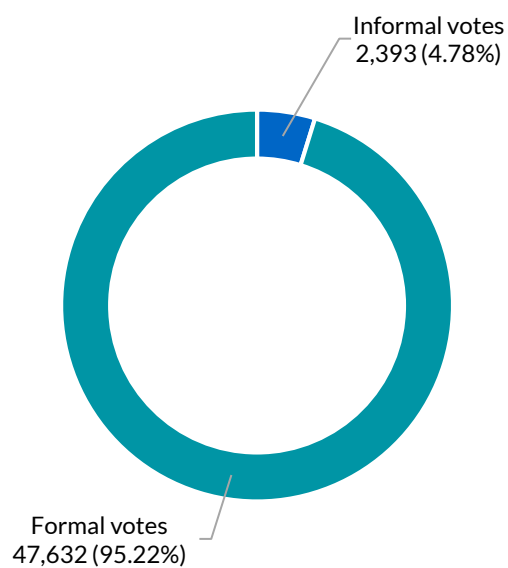

Formal/informal votes

Apparent failure to vote notices issued: 5,466

Apparent failure to vote notices issued as a percentage of the district electoral roll: 9.49%