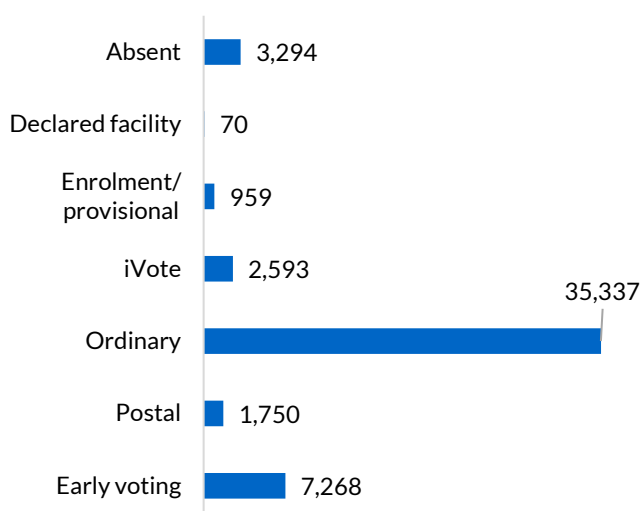

How the district voted

Votes by vote type