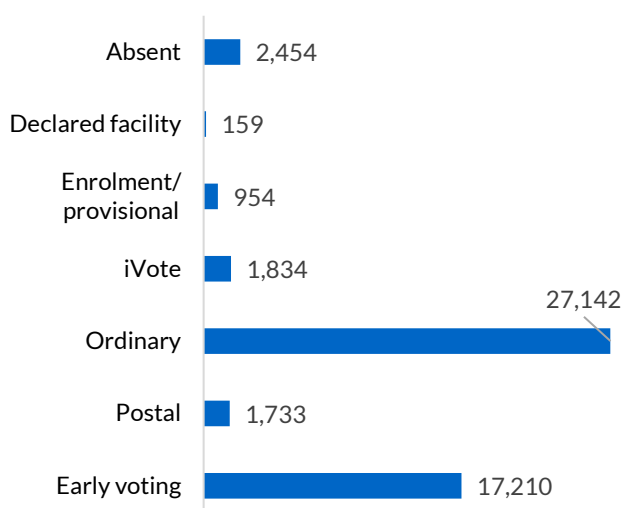

How the district voted

Votes by vote type