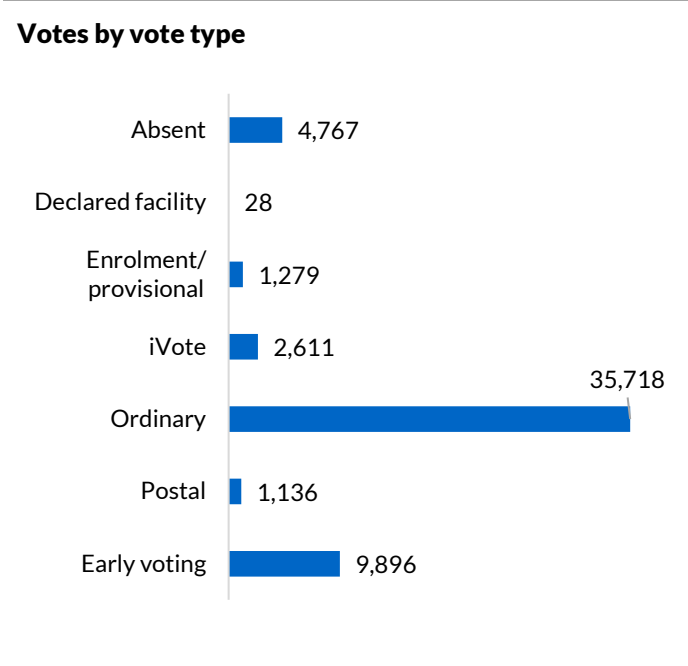

How the district voted

Apparent failure to vote notices issued: 6,585

Apparent failure to vote notices issued as a percentage of the district electoral roll: 10.31%