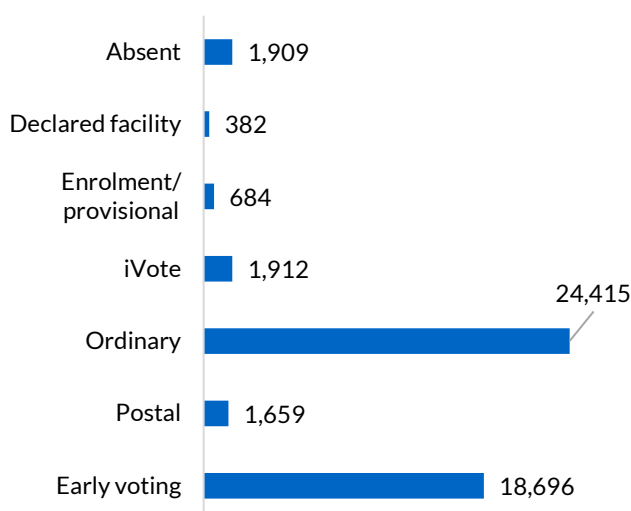

How the district voted

Votes by vote type