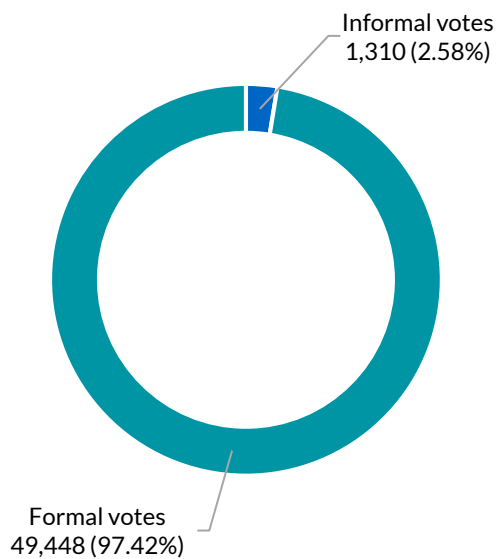

Formal/informal votes

Apparent failure to vote notices issued: 4,713

Apparent failure to vote notices issued as a percentage of the district electoral roll: 8.28%