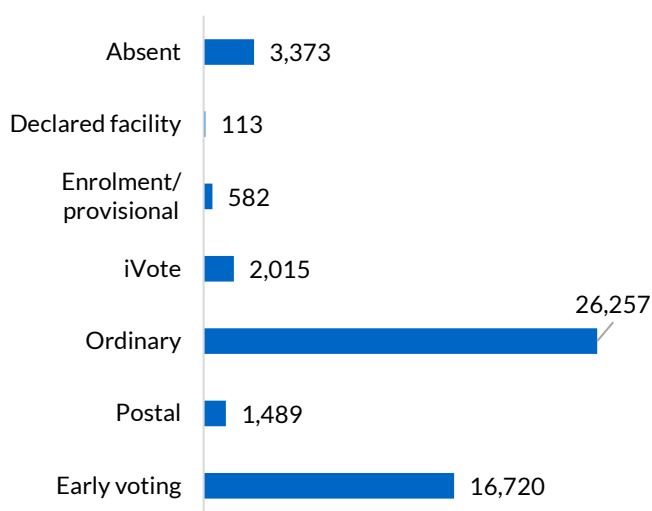

How the district voted

Votes by vote type