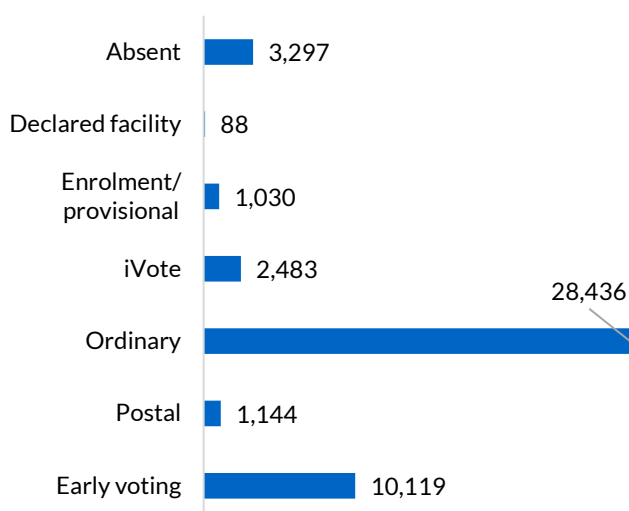

How the district voted

Votes by vote type