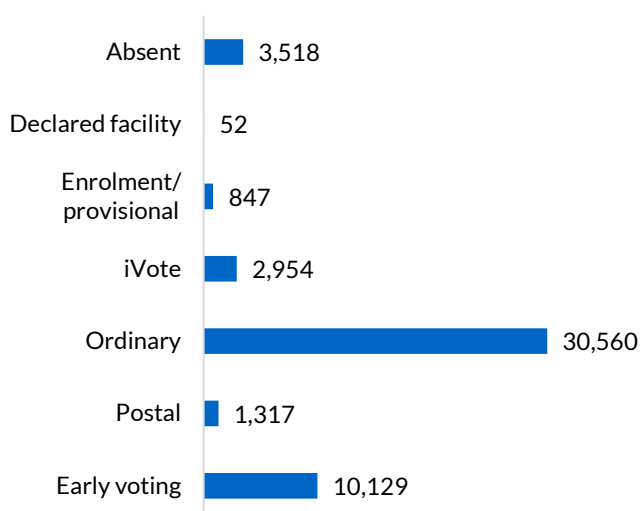

How the district voted

Votes by vote type