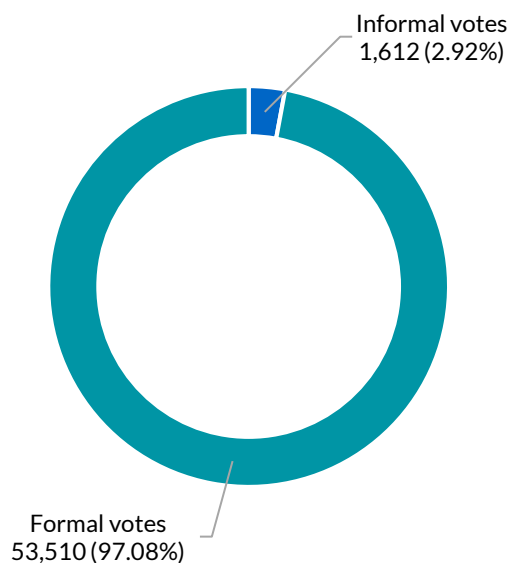

Formal/informal votes

Apparent failure to vote notices issued: 3,496

Apparent failure to vote notices issued as a percentage of the district electoral roll: 5.84%