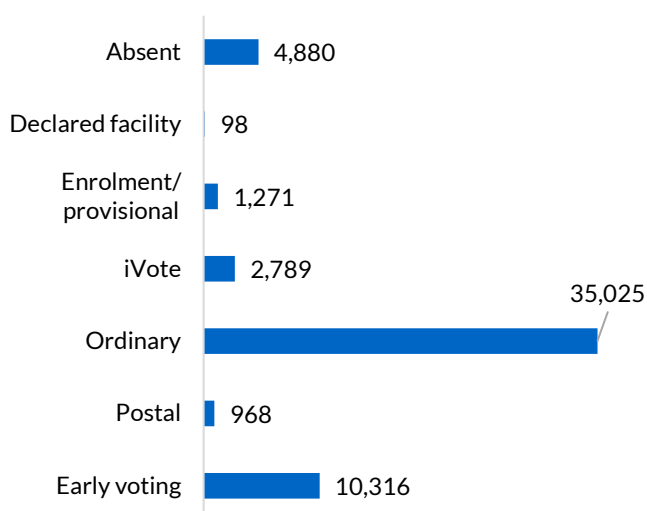

How the district voted

Votes by vote type