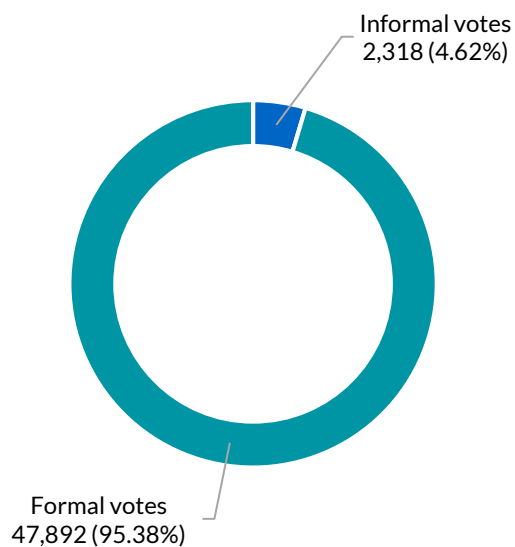

Total votes: 50,210

Formal: 47,892

Informal: 2,318

Formality: 95.38%

How the district voted

Votes by vote type

Formal/informal votes

Apparent failure to vote notices issued: 4,315