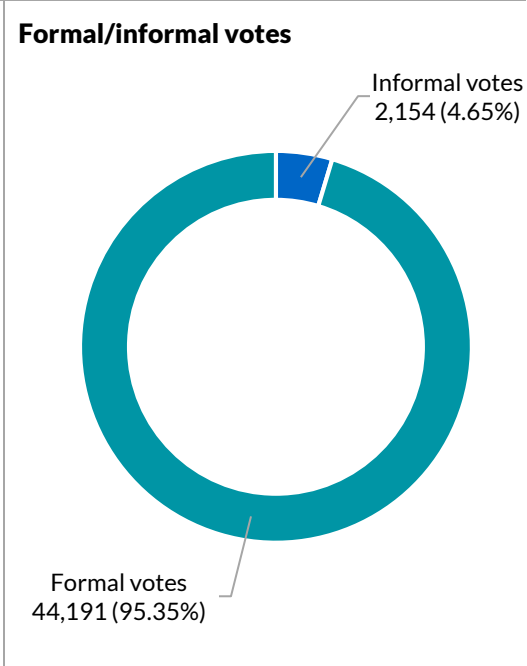

Granville

District summary

Successful candidate: FINN Julia, Australian Labor Party (NSW Branch)

Enrolment: 53,545

Total votes: 46,345 **Formal:** 44,191 **Informal:** 2,154 **Formality:** 95.35%

How the district voted