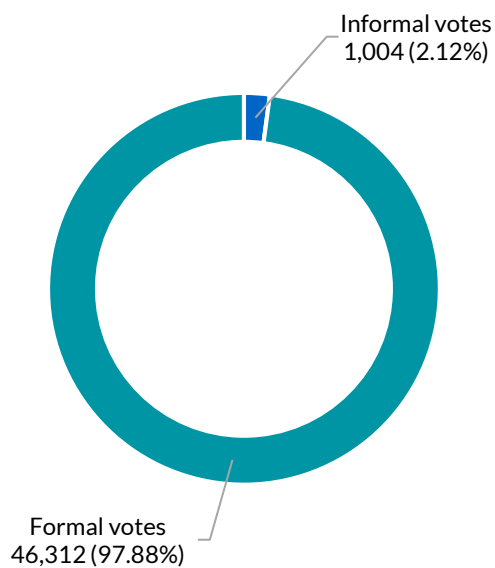

Formal/informal votes

Apparent failure to vote notices issued: 6,460

Apparent failure to vote notices issued as a percentage of the district electoral roll: 11.45%