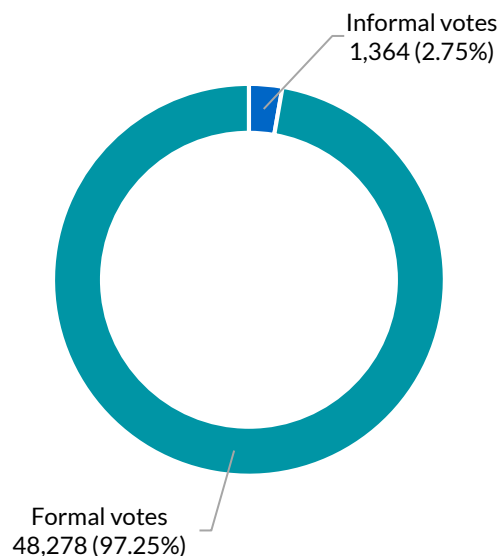

Formal/informal votes

Apparent failure to vote notices issued: 4,390

Apparent failure to vote notices issued as a percentage of the district electoral roll: 7.82%