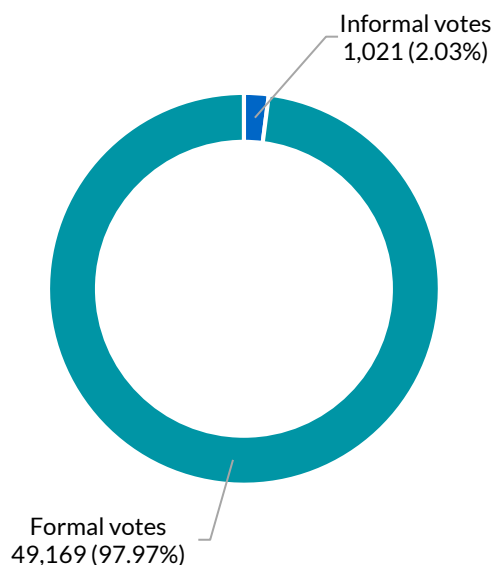

Formal/informal votes

Apparent failure to vote notices issued: 2,385

Apparent failure to vote notices issued as a percentage of the district electoral roll: 4.34%