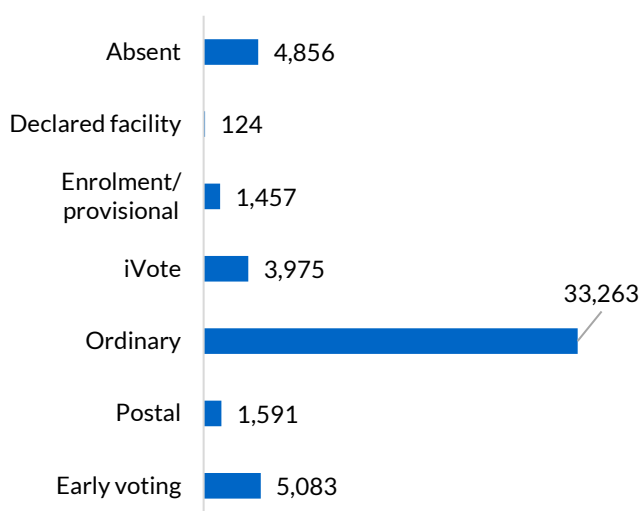

How the district voted

Votes by vote type