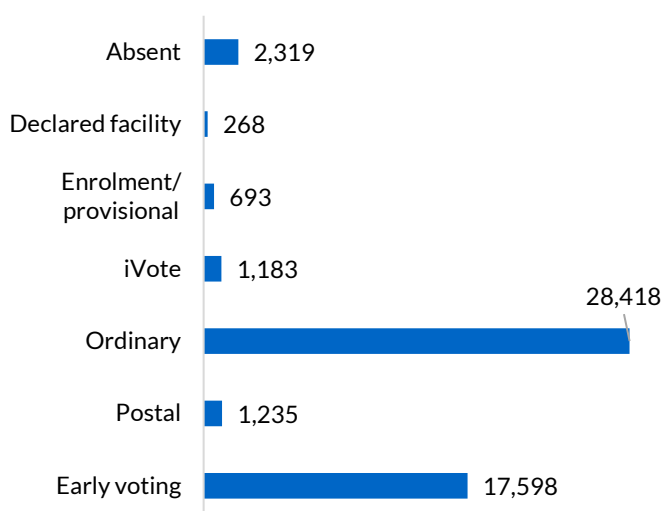

How the district voted

Votes by vote type