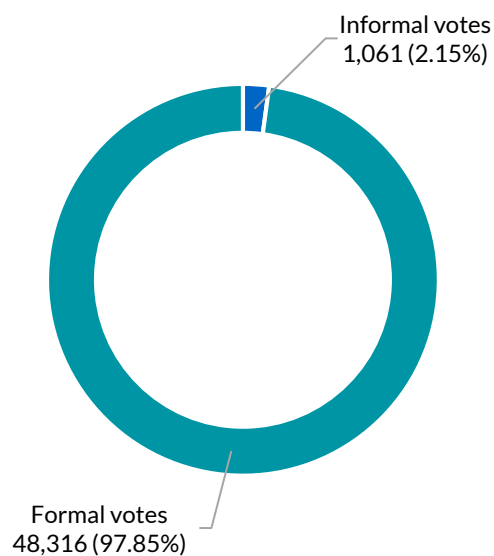

Formal/informal votes

Apparent failure to vote notices issued: 4,080

Apparent failure to vote notices issued as a percentage of the district electoral roll: 7.33%