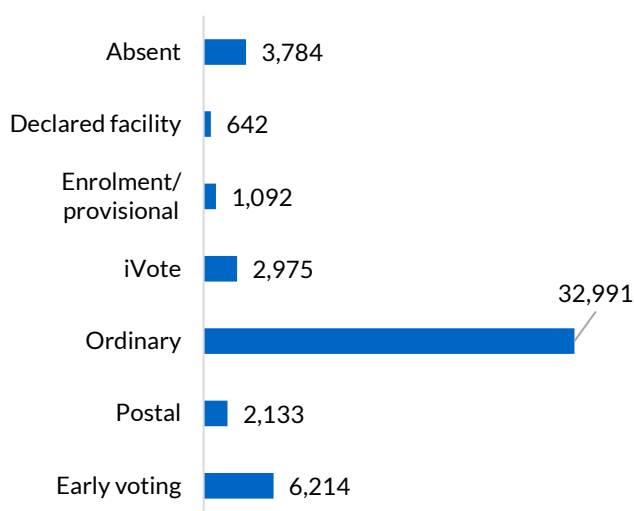

How the district voted

Votes by vote type