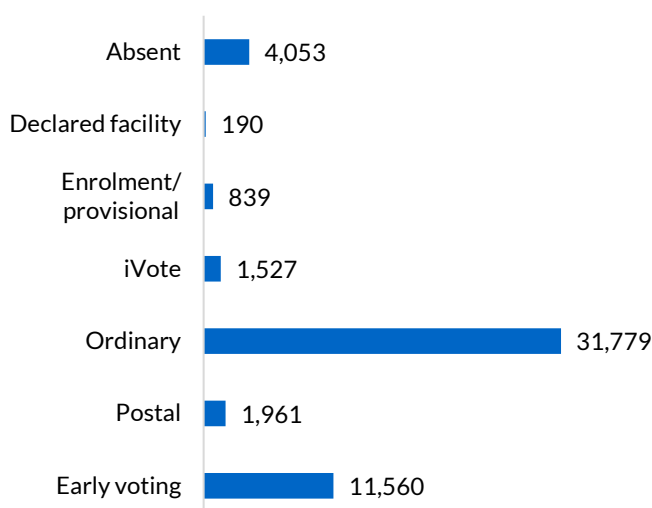

How the district voted

Votes by vote type