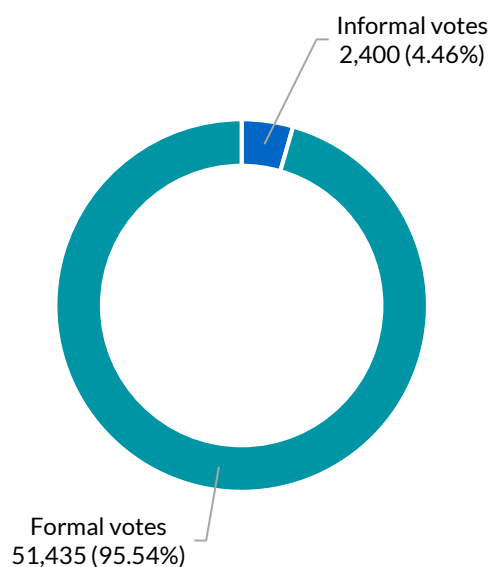

Formal/informal votes

Apparent failure to vote notices issued: 4,467

Apparent failure to vote notices issued as a percentage of the district electoral roll: 7.34%