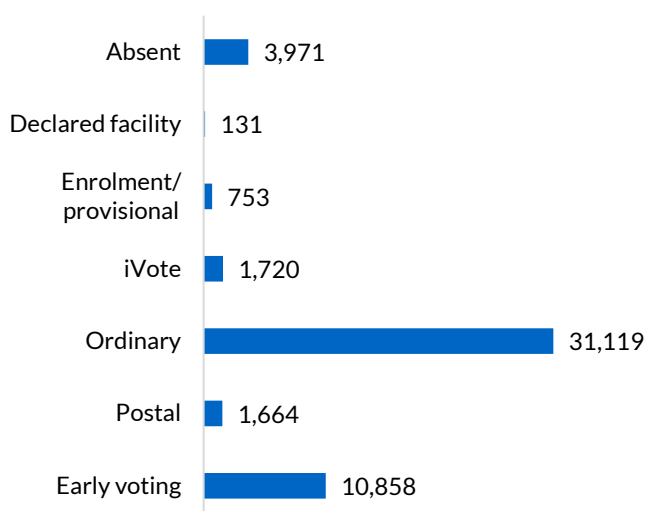

How the district voted

Votes by vote type