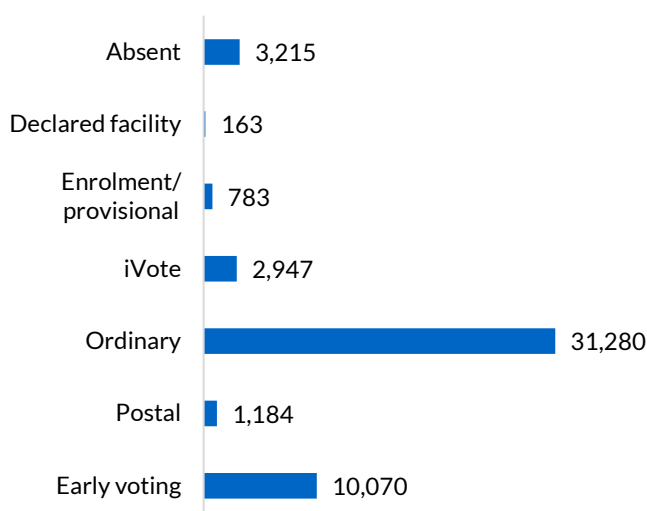

How the district voted

Votes by vote type