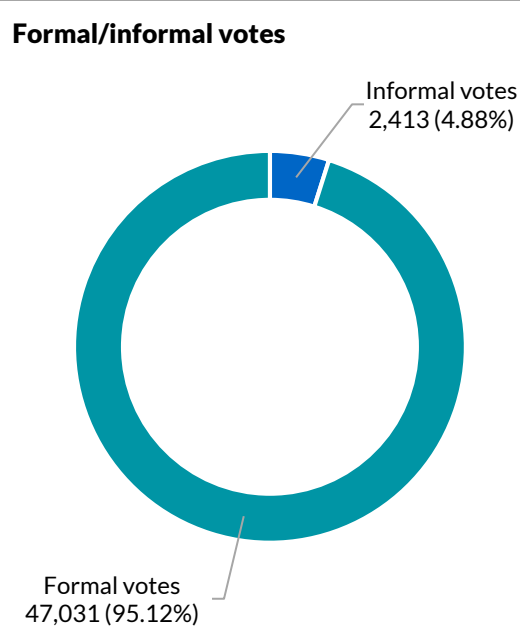

Mount Druitt

District summary

Successful candidate: ATALLA Edmond, Australian Labor Party (NSW Branch)

Enrolment: 56,357

Total votes: 49,444 **Formal:** 47,031 **Informal:** 2,413 **Formality:** 95.12%

How the district voted