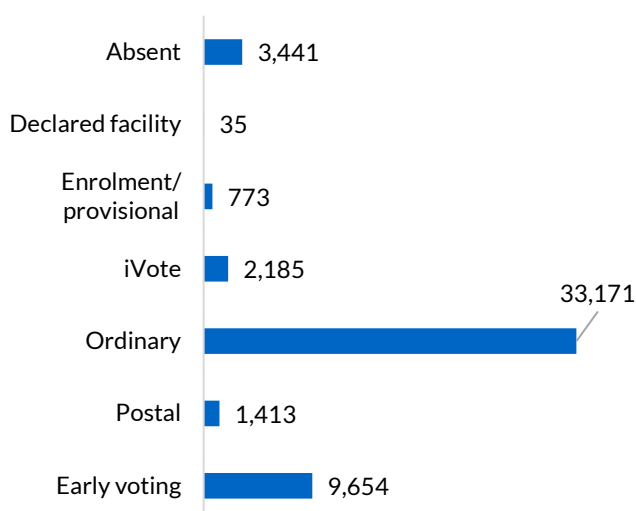

How the district voted

Votes by vote type