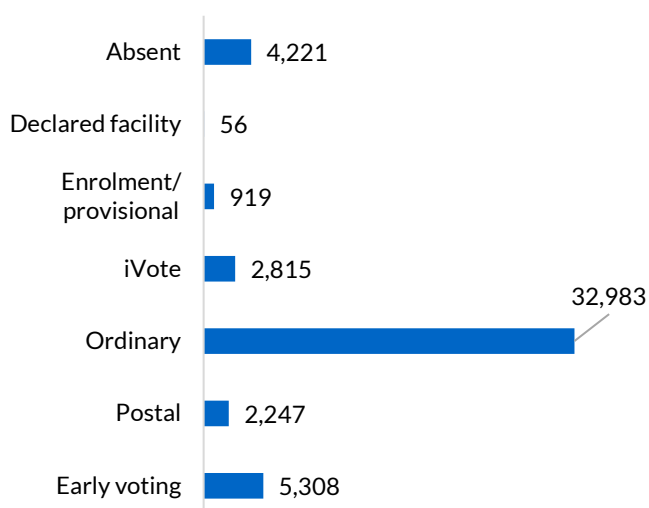

How the district voted

Votes by vote type