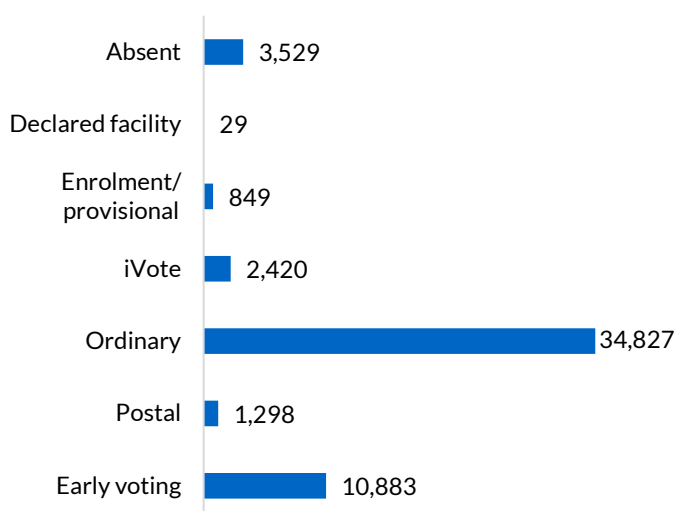

How the district voted

Votes by vote type