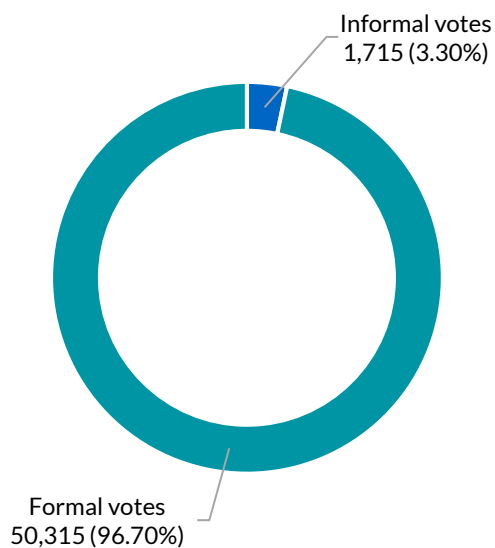

Formal/informal votes

Apparent failure to vote notices issued: 3,537

Apparent failure to vote notices issued as a percentage of the district electoral roll: 6.13%