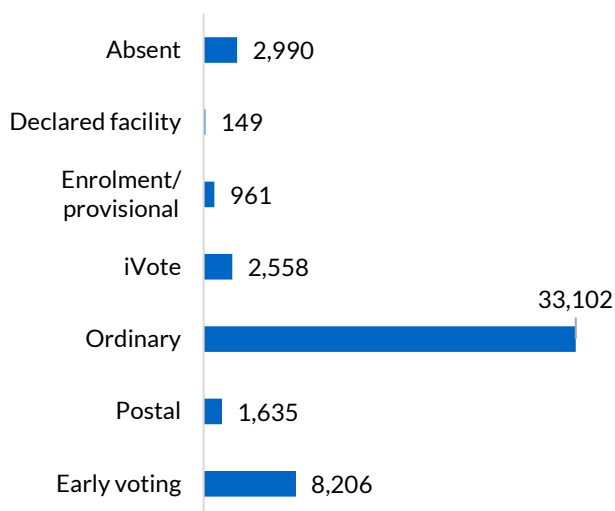

How the district voted

Votes by vote type