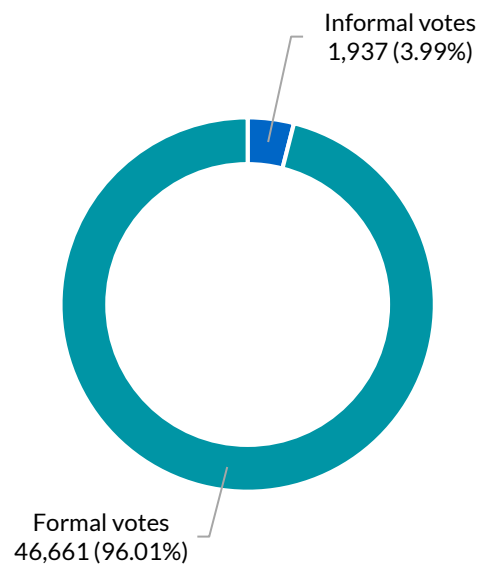

Formal/informal votes

Apparent failure to vote notices issued: 5,856

Apparent failure to vote notices issued as a percentage of the district electoral roll: 10.28%