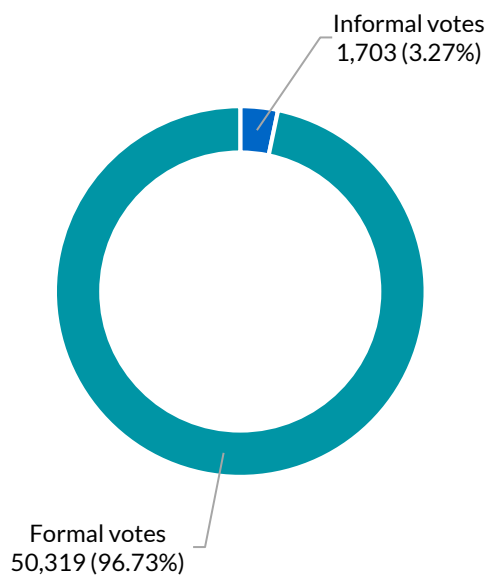

Formal/informal votes

Apparent failure to vote notices issued: 4,638

Apparent failure to vote notices issued as a percentage of the district electoral roll: 7.84%