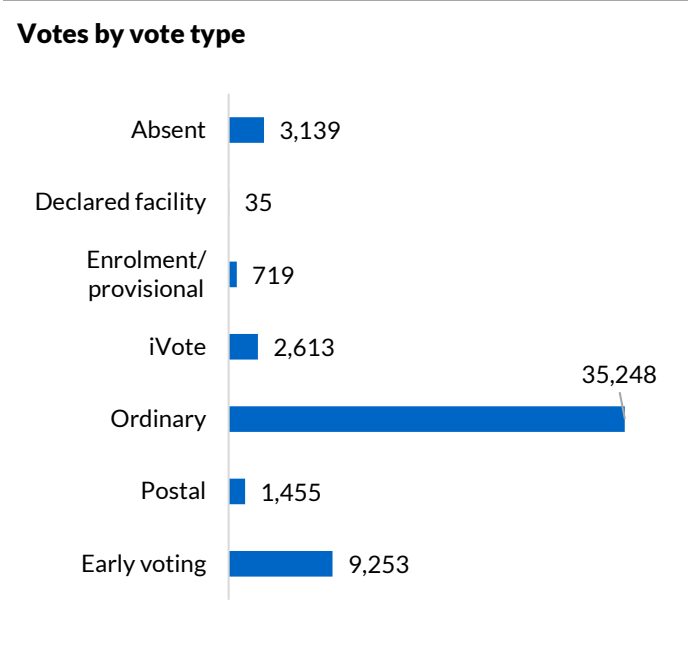

How the district voted

Apparent failure to vote notices issued: 2,829

Apparent failure to vote notices issued as a percentage of the district electoral roll: 4.94%