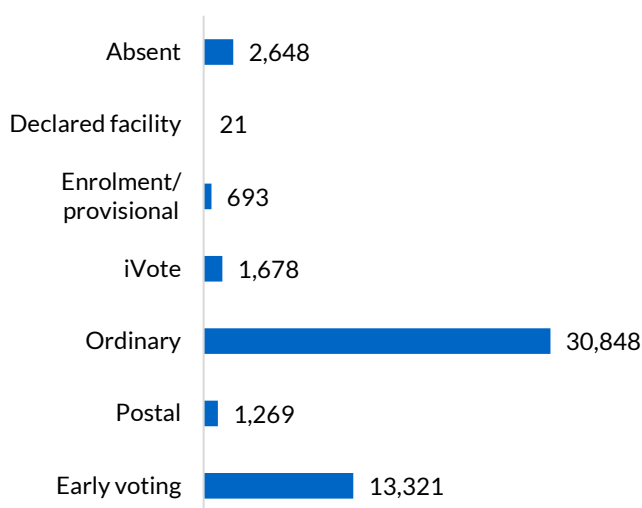

How the district voted

Votes by vote type