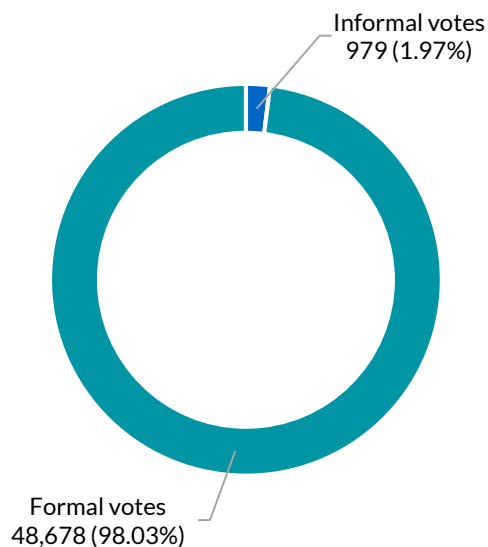

Formal/informal votes

Apparent failure to vote notices issued: 4,273

Apparent failure to vote notices issued as a percentage of the district electoral roll: 7.72%