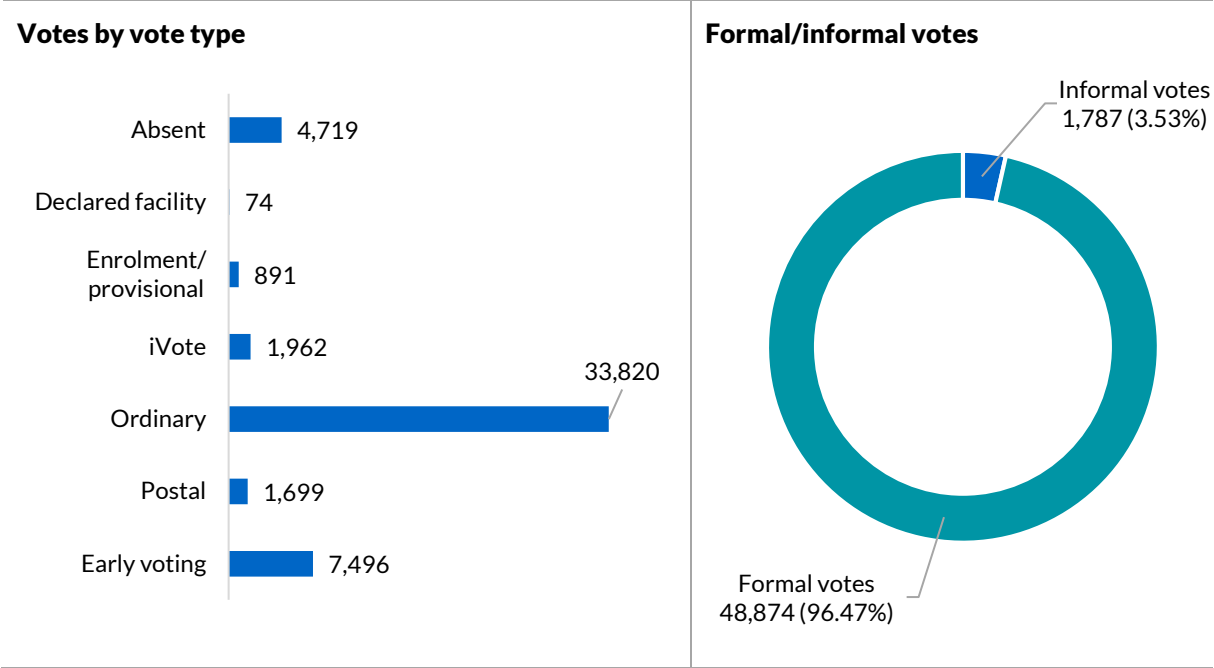

Charlestown

District summary

Successful candidate: HARRISON Jodie, Australian Labor Party (NSW Branch)

Enrolment: 55,720

Total votes: 50,661 **Formal:** 48,874 **Informal:** 1,787 **Formality:** 96.47%

How the district voted