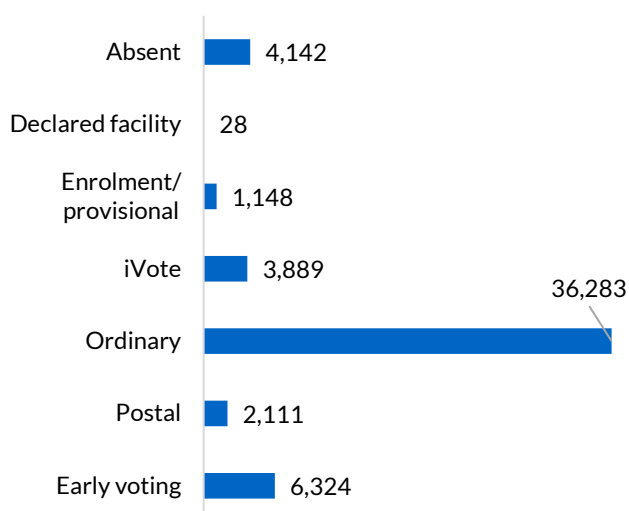

How the district voted

Votes by vote type