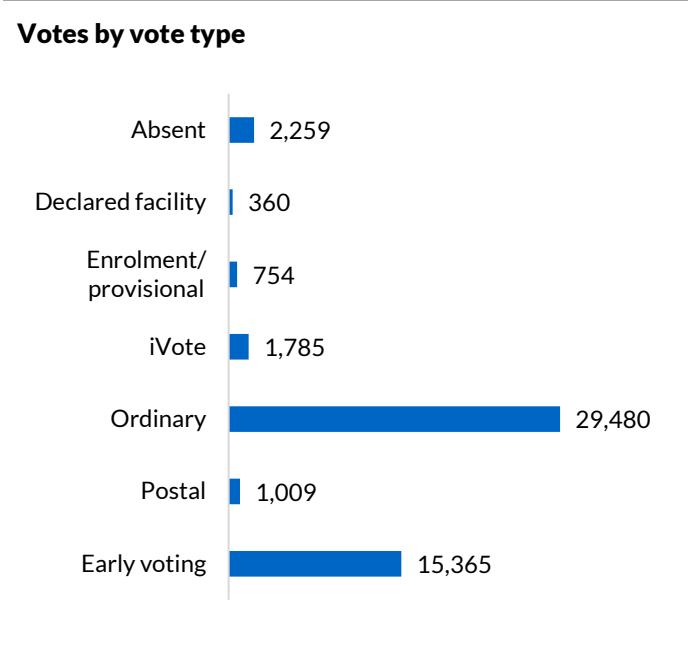

How the district voted

Apparent failure to vote notices issued: 4,551

Apparent failure to vote notices issued as a percentage of the district electoral roll: 8.00%