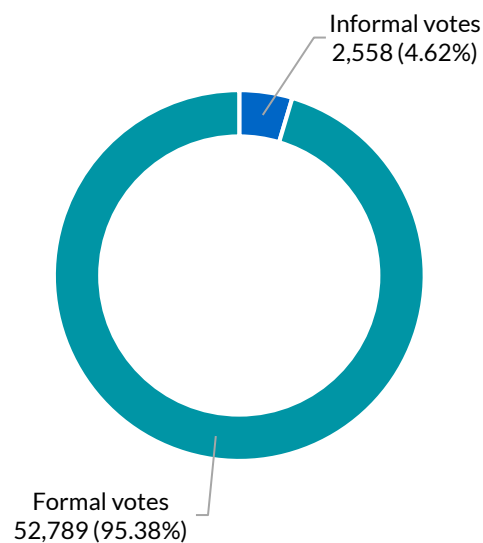

Formal/informal votes

Apparent failure to vote notices issued: 5,135

Apparent failure to vote notices issued as a percentage of the district electoral roll: 8.31%