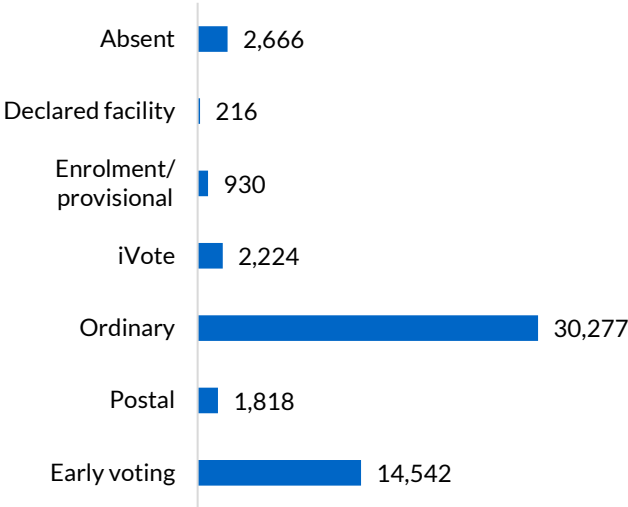

Total votes: 52,673 **Formal:** 51,057 **Informal:** 1,616 **Formality:** 96.93%

How the district voted

Votes by vote type

Formal/informal votes

Apparent failure to vote notices issued: 3,292

Apparent failure to vote notices issued as a percentage of the district electoral roll: 5.72%