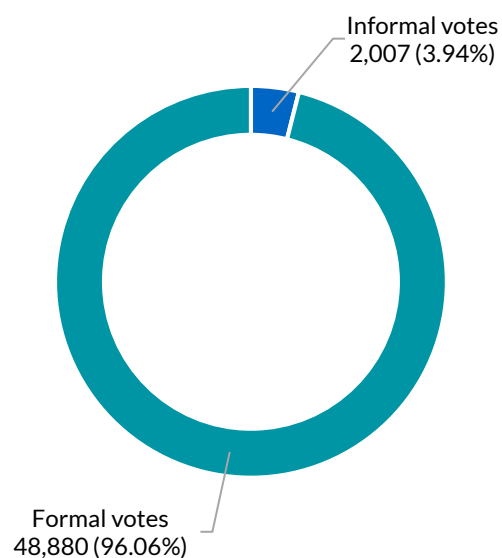

Formal/informal votes

Apparent failure to vote notices issued: 4,155

Apparent failure to vote notices issued as a percentage of the district electoral roll: 7.30%