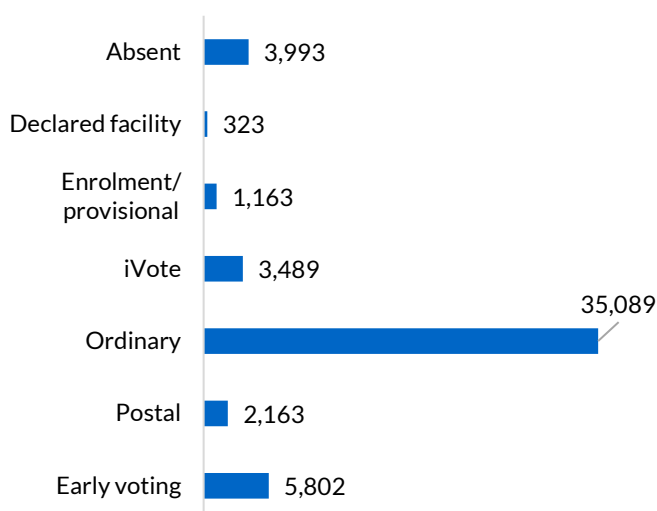

How the district voted

Votes by vote type