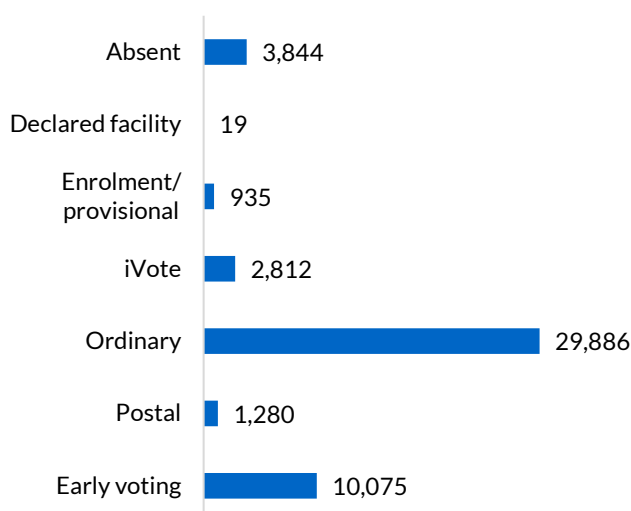

How the district voted

Votes by vote type