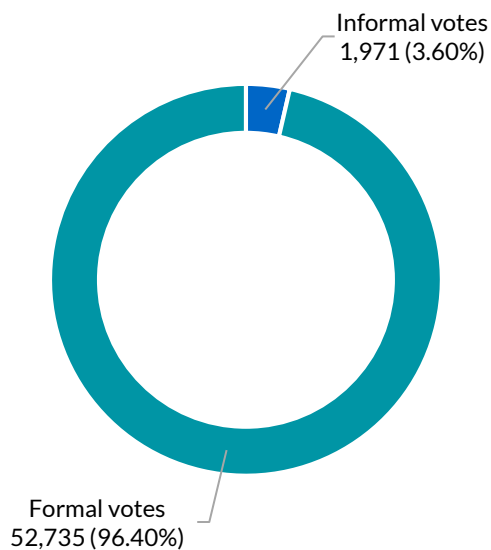

Formal/informal votes

Apparent failure to vote notices issued: 3,457

Apparent failure to vote notices issued as a percentage of the district electoral roll: 5.76%