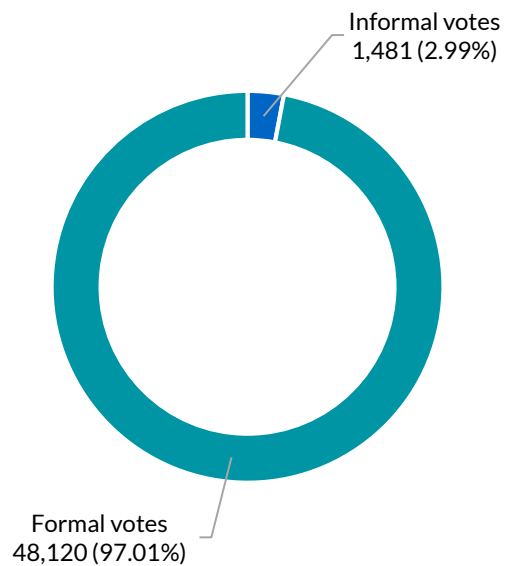

Formal/informal votes

Apparent failure to vote notices issued: 2,777

Apparent failure to vote notices issued as a percentage of the district electoral roll: 5.16%