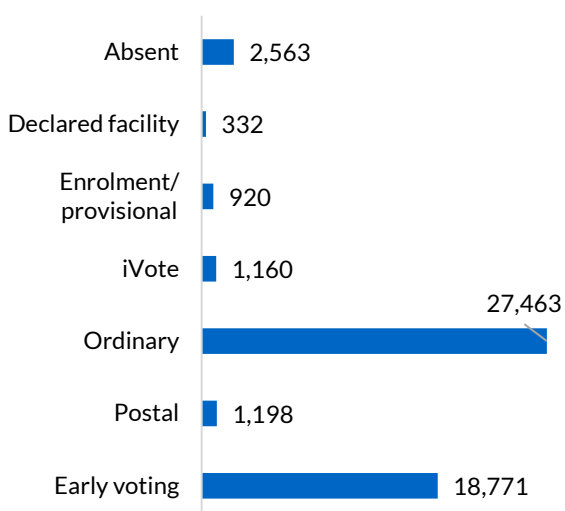

How the district voted

Votes by vote type