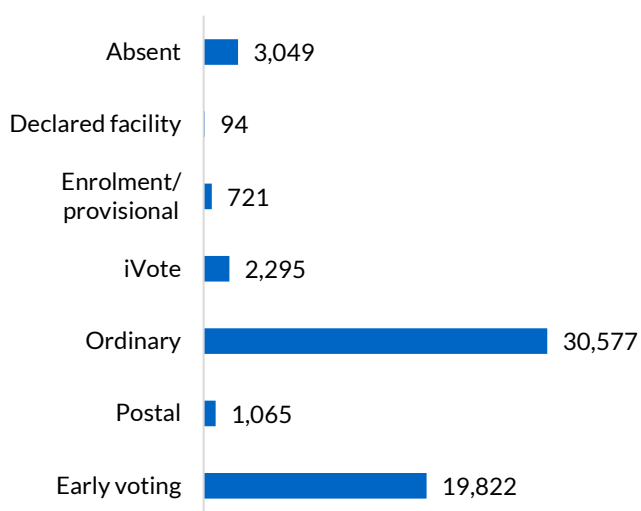

How the district voted

Votes by vote type