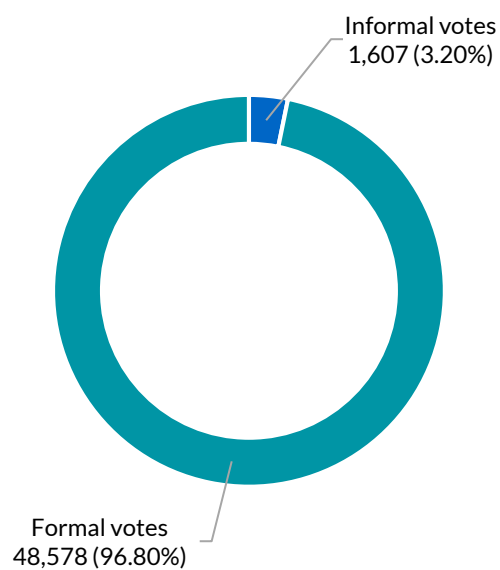

Formal/informal votes

Apparent failure to vote notices issued: 3,715

Apparent failure to vote notices issued as a percentage of the district electoral roll: 6.67%