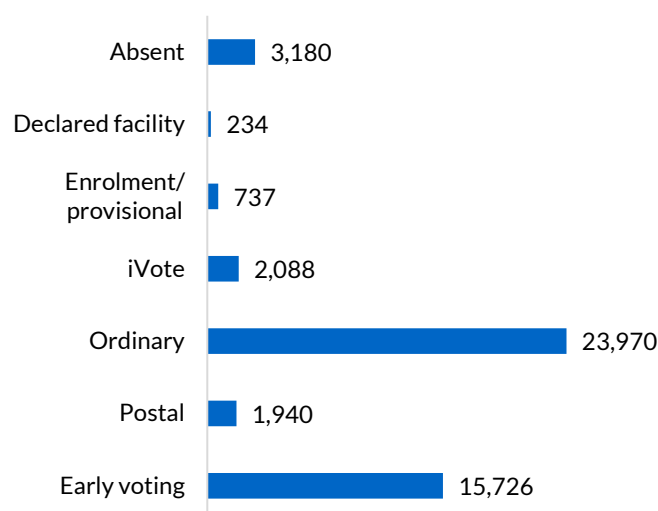

How the district voted

Votes by vote type