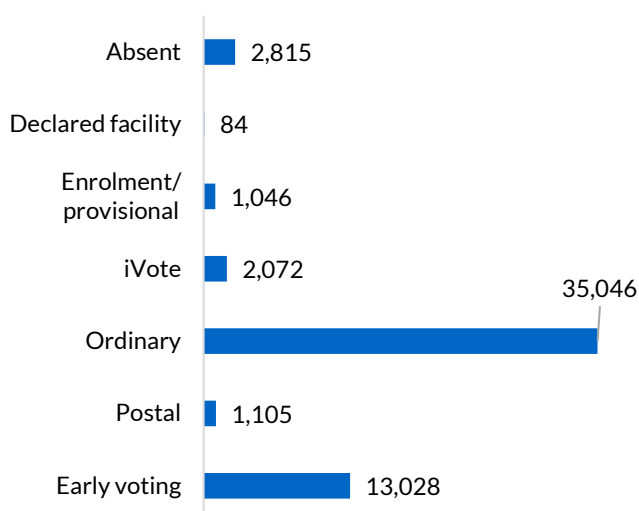

How the district voted

Votes by vote type