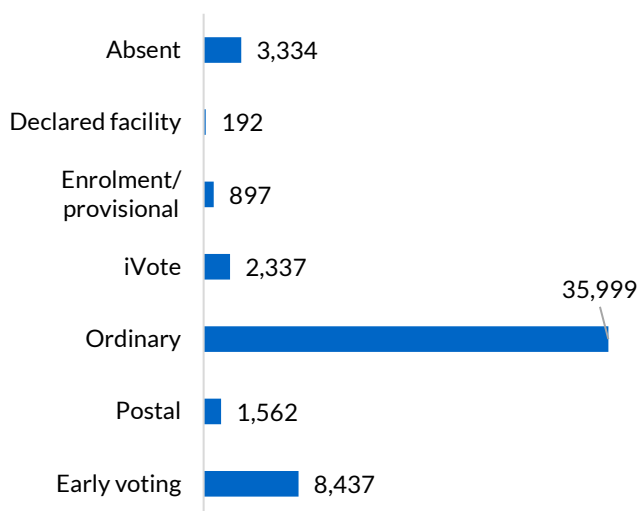

How the district voted

Votes by vote type