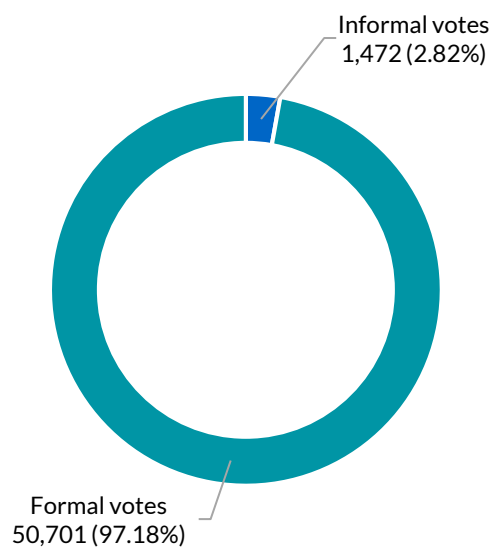

Formal/informal votes

Apparent failure to vote notices issued: 4,184

Apparent failure to vote notices issued as a percentage of the district electoral roll: 7.20%