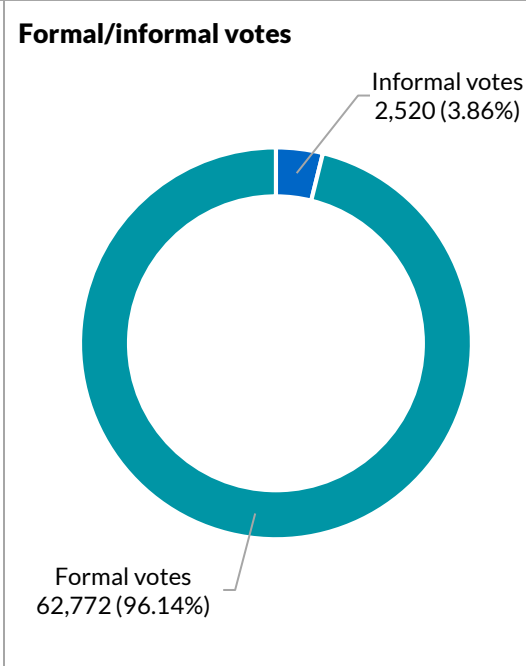

How the district voted

Apparent failure to vote notices issued: 4,149

Apparent failure to vote notices issued as a percentage of the district electoral roll: 5.89%