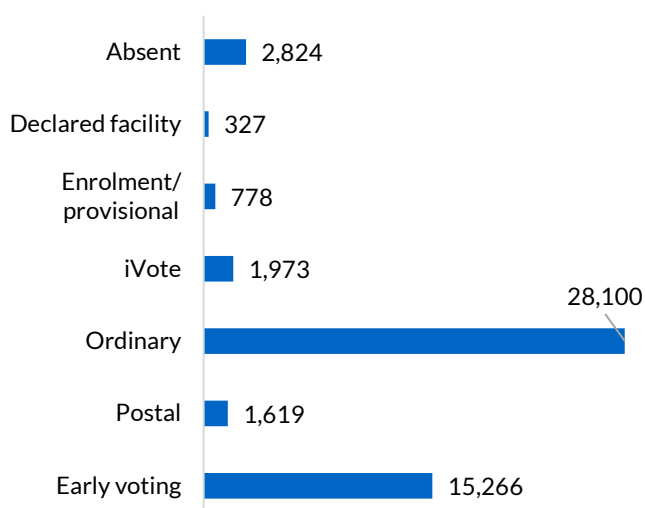

How the district voted

Votes by vote type