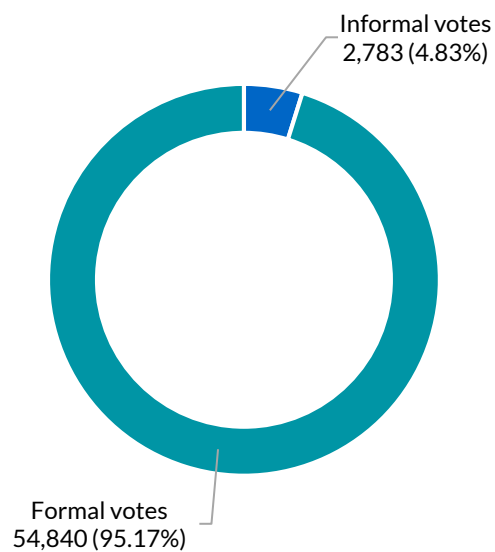

Formal/informal votes

Apparent failure to vote notices issued: 3,790

Apparent failure to vote notices issued as a percentage of the district electoral roll: 6.02%