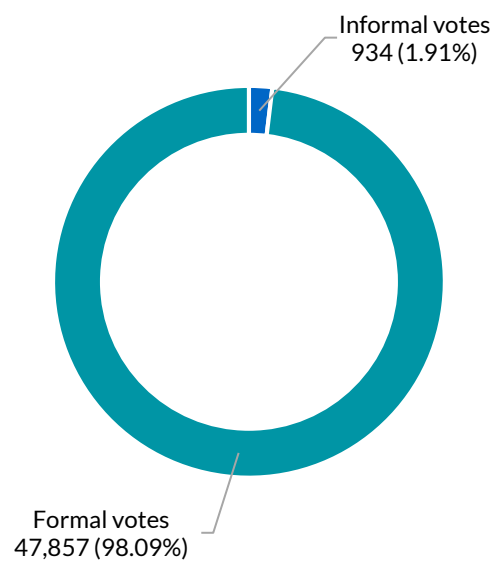

Formal/informal votes

Apparent failure to vote notices issued: 3,331

Apparent failure to vote notices issued as a percentage of the district electoral roll: 6.11%