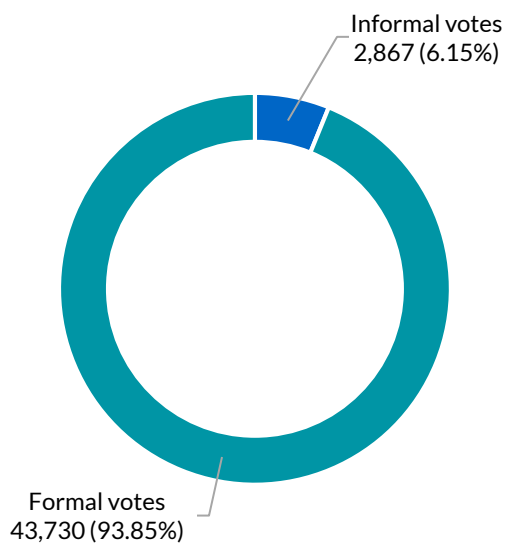

Formal/informal votes

Apparent failure to vote notices issued: 5,587

Apparent failure to vote notices issued as a percentage of the district electoral roll: 10.33%