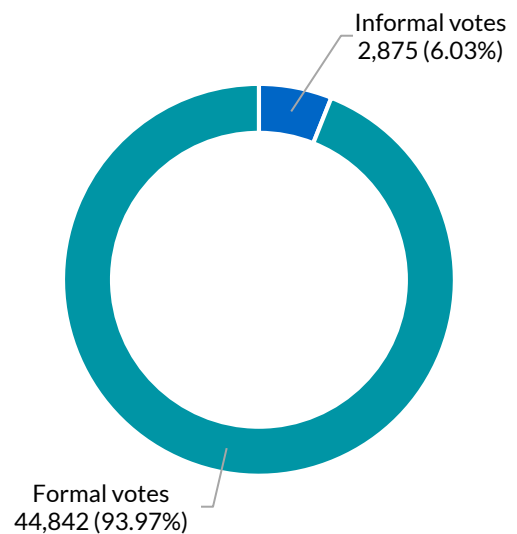

Formal/informal votes

Apparent failure to vote notices issued: 5,813

Apparent failure to vote notices issued as a percentage of the district electoral roll: 10.50%