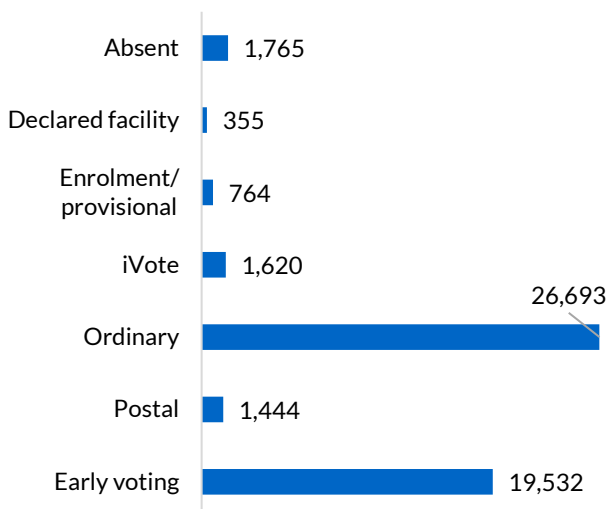

How the district voted

Votes by vote type