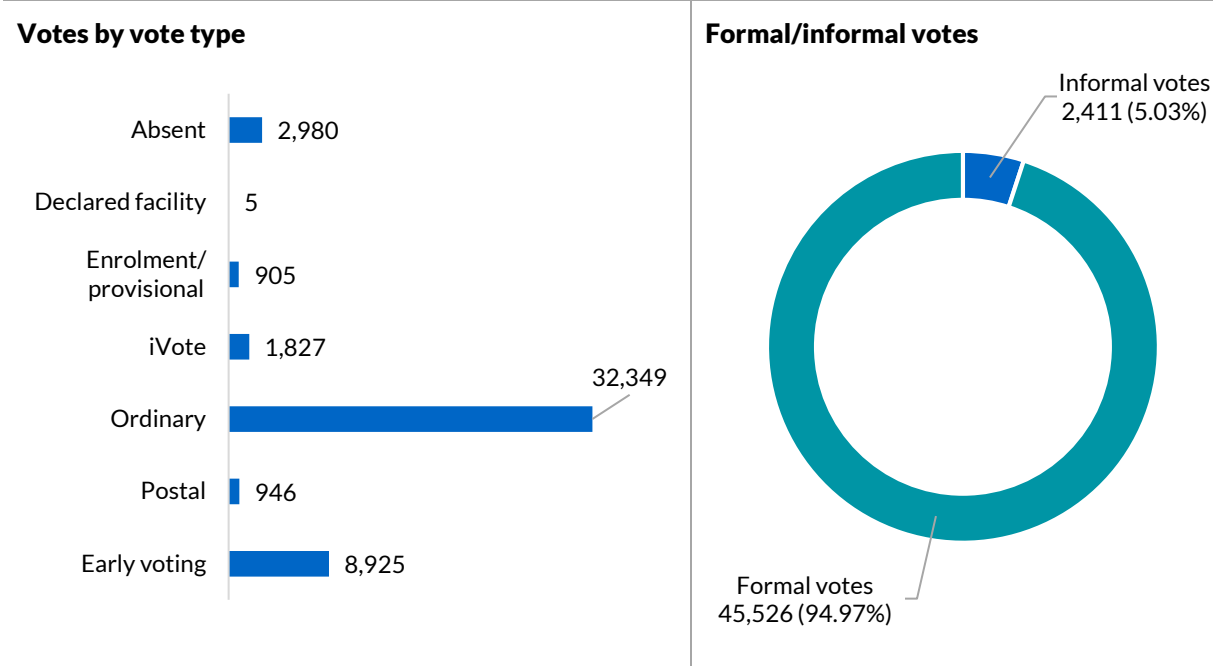

Campbelltown

District summary

Successful candidate: WARREN Greg, Australian Labor Party (NSW Branch)

Enrolment: 54,579

Total votes: 47,937 **Formal:** 45,526 **Informal:** 2,411 **Formality:** 94.97%

How the district voted