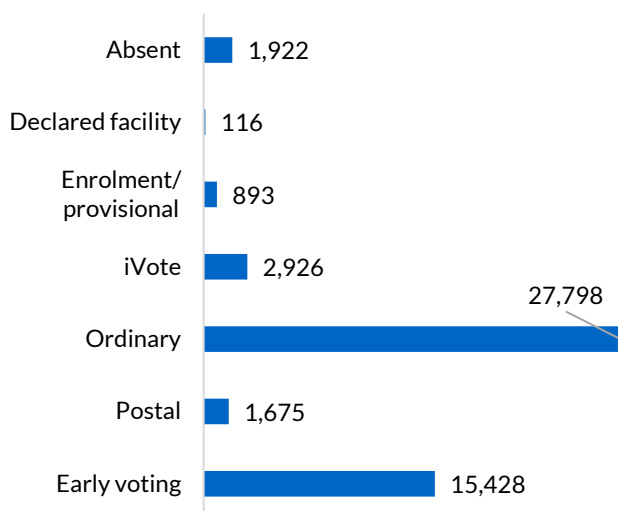

How the district voted

Votes by vote type