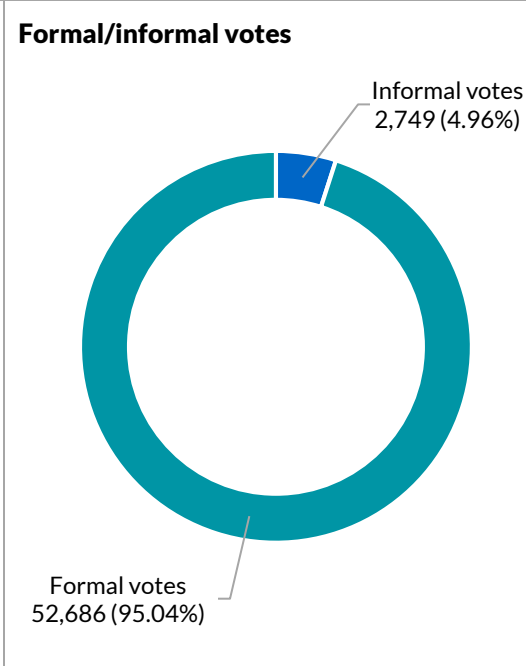

How the district voted

Apparent failure to vote notices issued: 6,585

Apparent failure to vote notices issued as a percentage of the district electoral roll: 10.31%