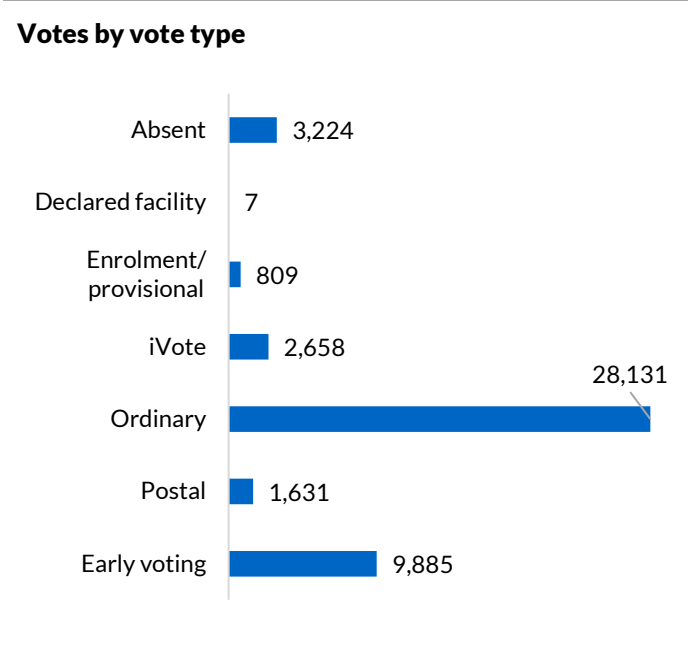

How the district voted

Apparent failure to vote notices issued: 4,638

Apparent failure to vote notices issued as a percentage of the district electoral roll: 8.66%