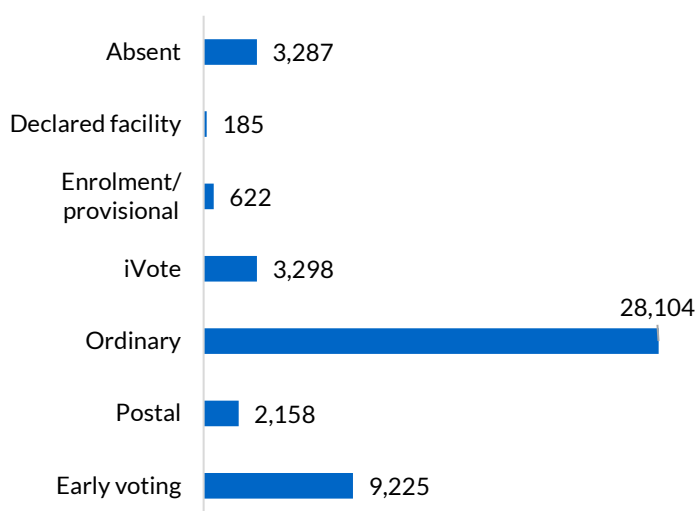

Enrolment: 56,448

Total votes: 46,879

Formal: 46,023

Informal: 856

Formality: 98.17%

How the district voted

Votes by vote type

Formal/informal votes