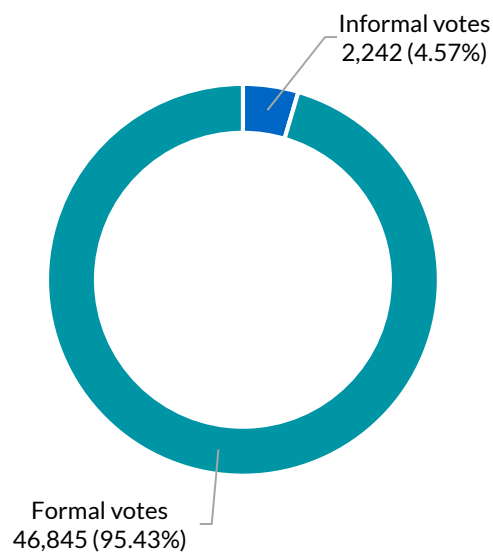

Formal/informal votes

Apparent failure to vote notices issued: 3,525

Apparent failure to vote notices issued as a percentage of the district electoral roll: 6.48%