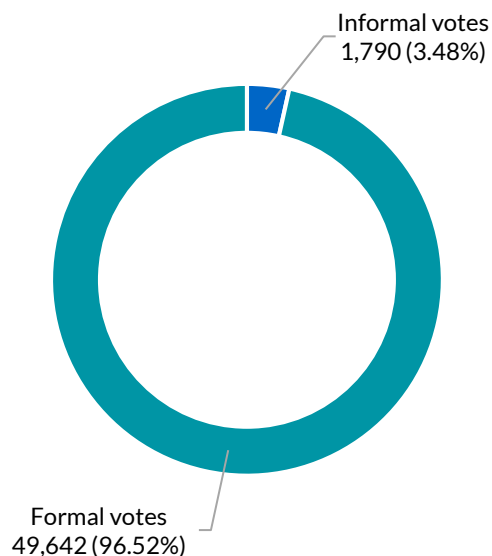

Formal/informal votes

Apparent failure to vote notices issued: 3,500

Apparent failure to vote notices issued as a percentage of the district electoral roll: 6.20%