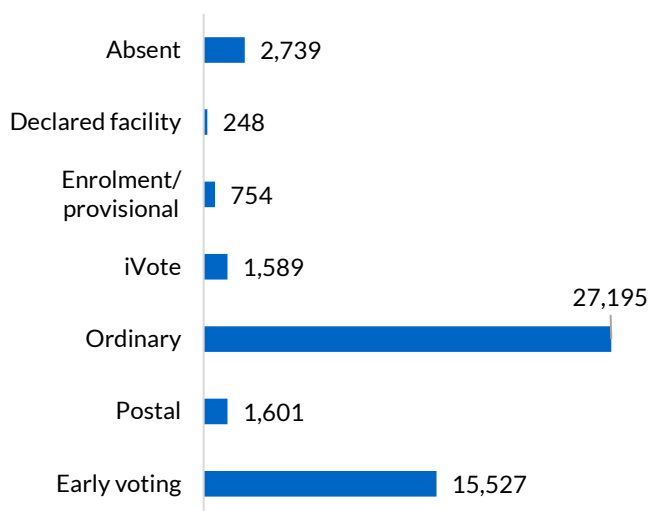

How the district voted

Votes by vote type