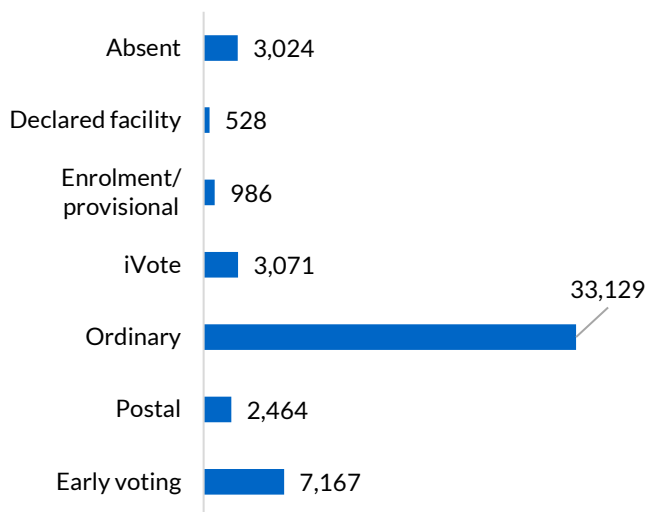

How the district voted

Votes by vote type