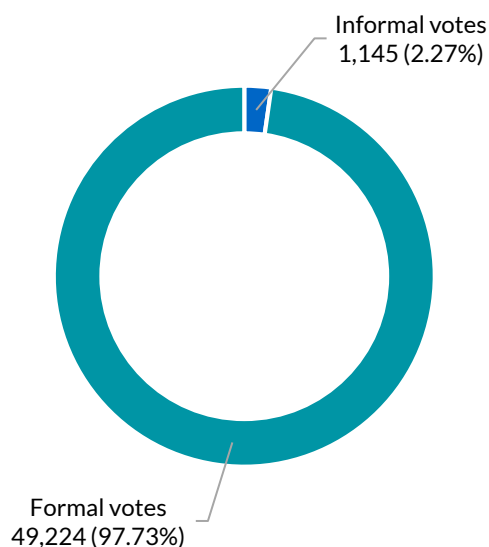

Formal/informal votes

Apparent failure to vote notices issued: 2,325

Apparent failure to vote notices issued as a percentage of the district electoral roll: 4.27%