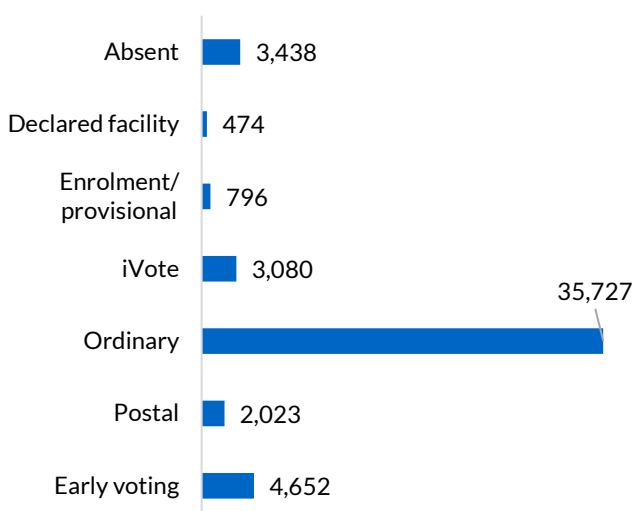

How the district voted

Votes by vote type