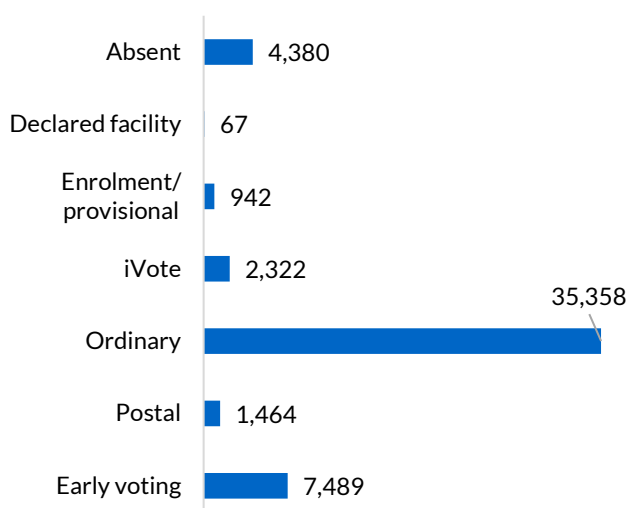

How the district voted

Votes by vote type