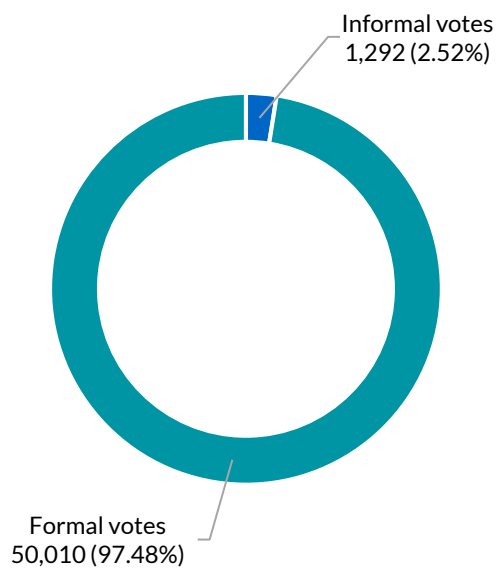

Formal/informal votes

Apparent failure to vote notices issued: 6,293

Apparent failure to vote notices issued as a percentage of the district electoral roll: 10.39%