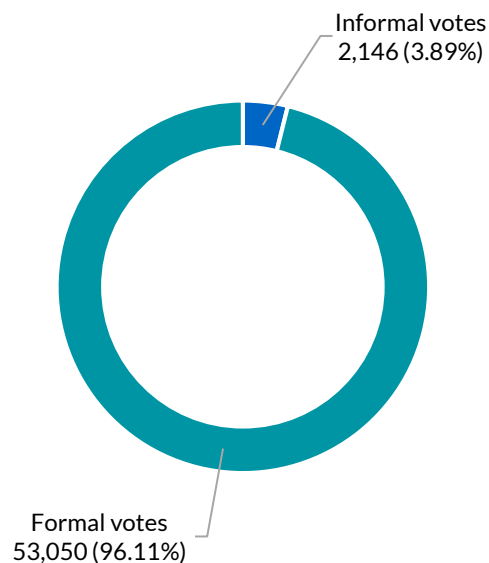

Formal/informal votes

Apparent failure to vote notices issued: 3,839

Apparent failure to vote notices issued as a percentage of the district electoral roll: 6.37%