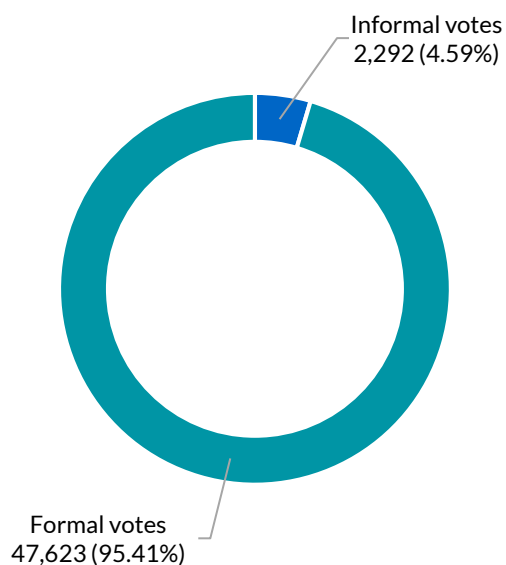

Formal/informal votes

Apparent failure to vote notices issued: 3,372

Apparent failure to vote notices issued as a percentage of the district electoral roll: 6.11%