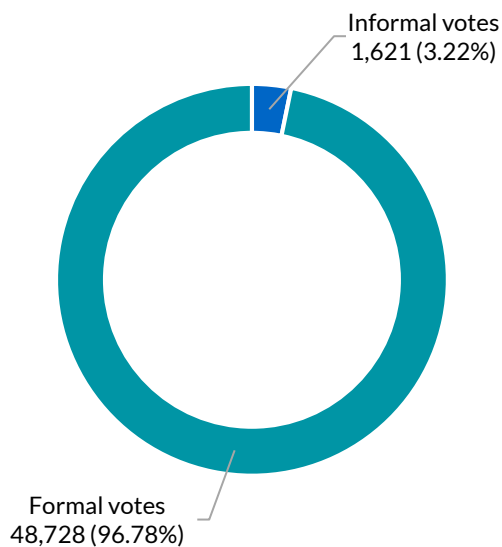

Formal/informal votes

Apparent failure to vote notices issued: 4,835

Apparent failure to vote notices issued as a percentage of the district electoral roll: 8.48%