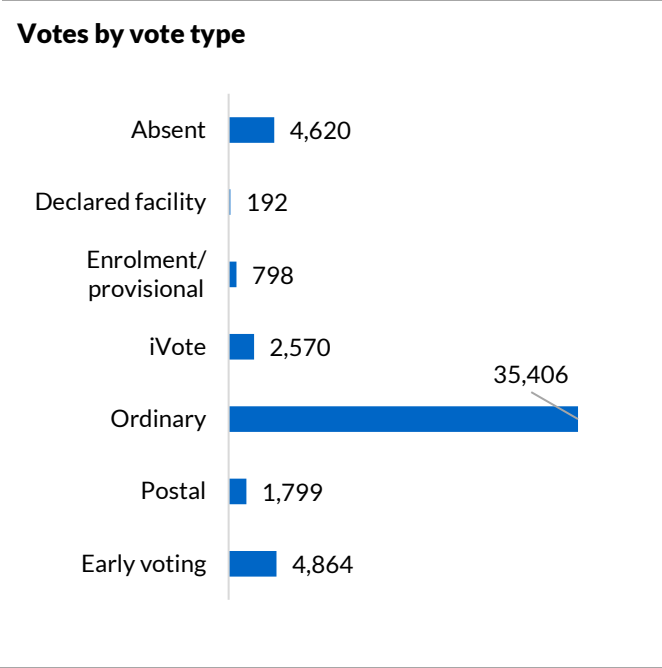

How the district voted

Apparent failure to vote notices issued: 3,360

Apparent failure to vote notices issued as a percentage of the district electoral roll: 6.02%