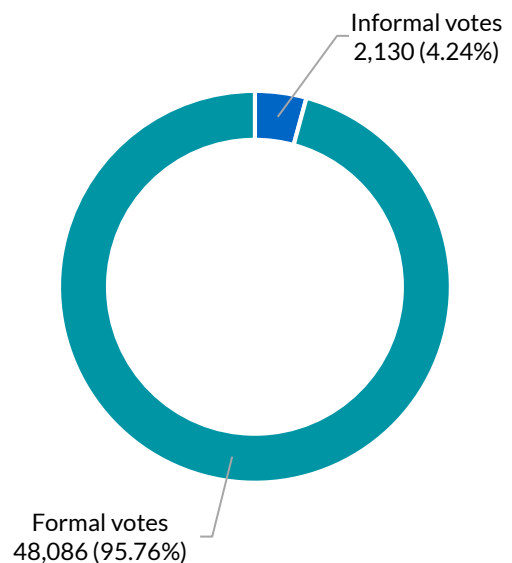

Formal/informal votes

Apparent failure to vote notices issued: 3,971

Apparent failure to vote notices issued as a percentage of the district electoral roll: 7.05%