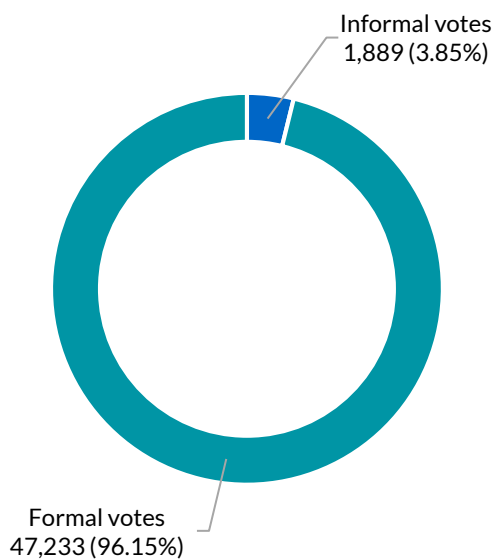

Enrolment: 55,784

Total votes: 49,122 **Formal:** 47,233 **Informal:** 1,889 **Formality:** 96.15%

How the district voted

Votes by vote type

Formal/informal votes

Apparent failure to vote notices issued: 4,679