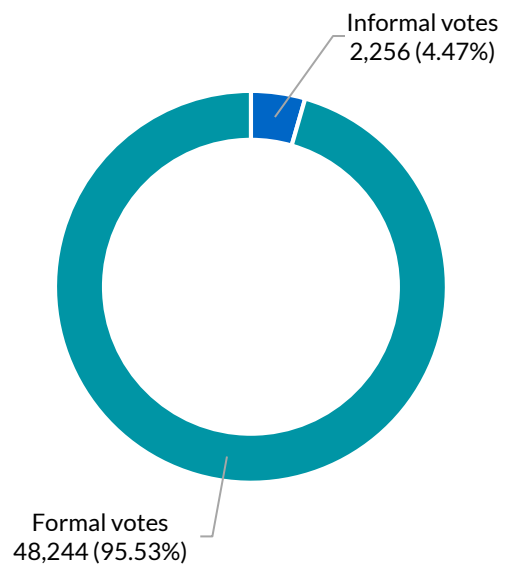

Formal/informal votes

Apparent failure to vote notices issued: 4,113

Apparent failure to vote notices issued as a percentage of the district electoral roll: 7.30%