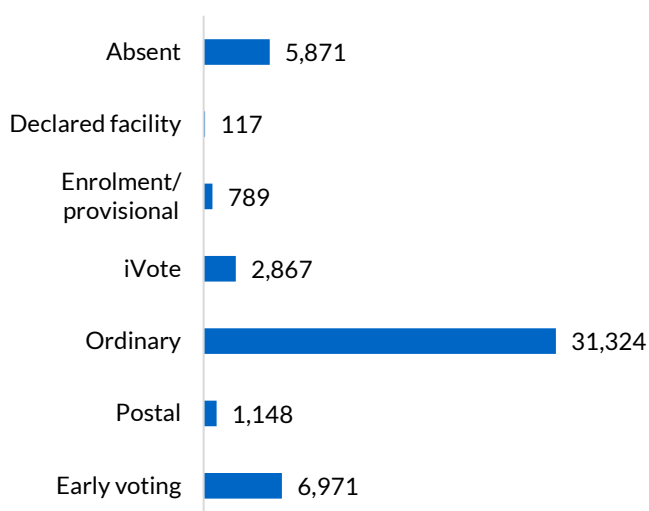

How the district voted

Votes by vote type