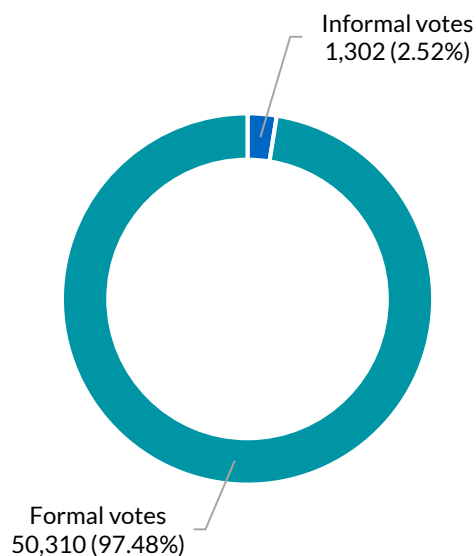

Formal/informal votes

Apparent failure to vote notices issued: 2,512

Apparent failure to vote notices issued as a percentage of the district electoral roll: 4.52%