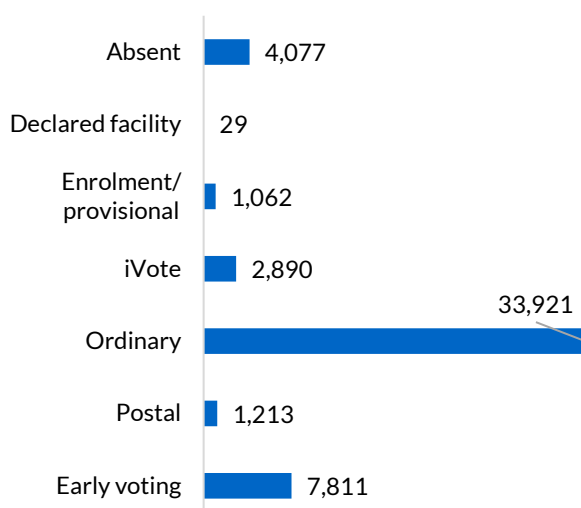

How the district voted

Votes by vote type