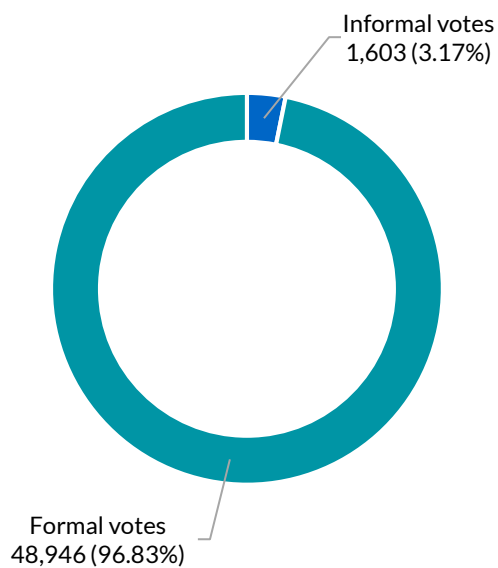

Formal/informal votes

Apparent failure to vote notices issued: 3,245

Apparent failure to vote notices issued as a percentage of the district electoral roll: 5.85%