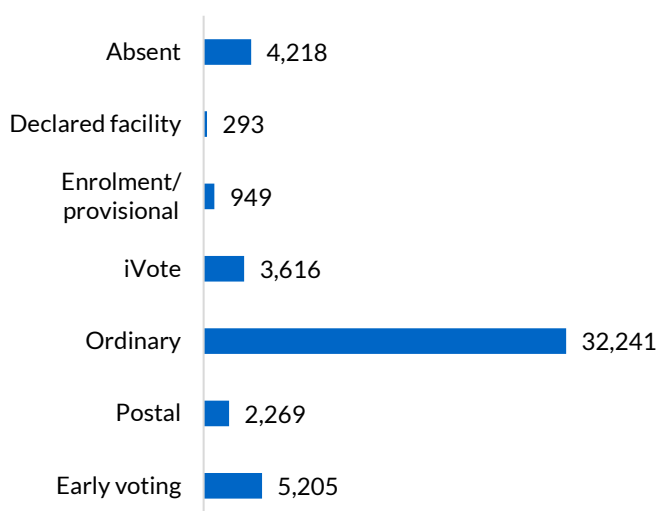

How the district voted

Votes by vote type