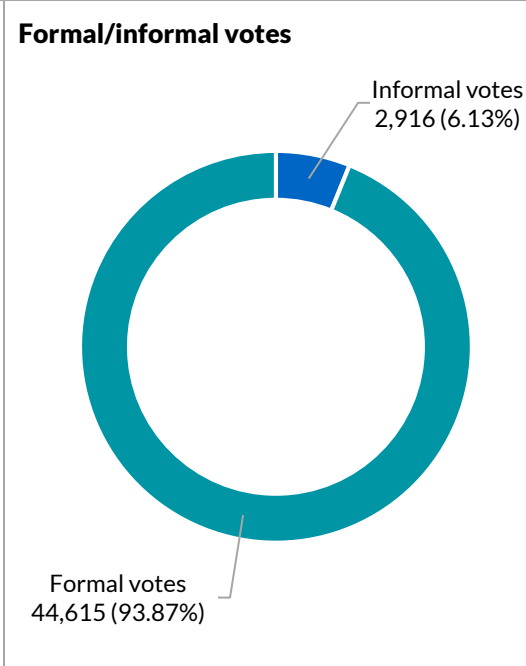

How the district voted

Apparent failure to vote notices issued: 5,683

Apparent failure to vote notices issued as a percentage of the district electoral roll: 10.29%