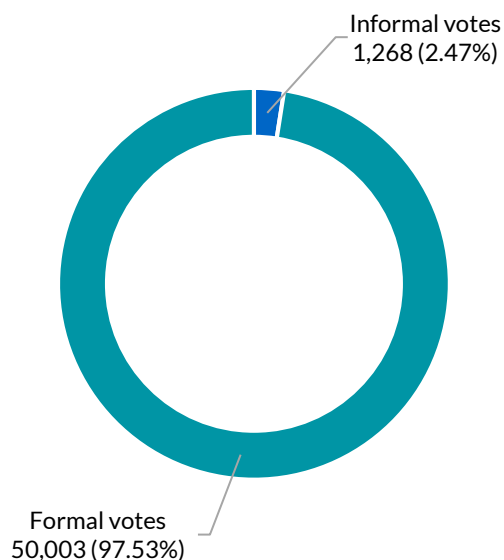

Total votes: 51,271 **Formal:** 50,003 **Informal:** 1,268 **Formality:** 97.53%

How the district voted

Votes by vote type

Formal/informal votes

Apparent failure to vote notices issued: 2,519

Apparent failure to vote notices issued as a percentage of the district electoral roll: 4.57%