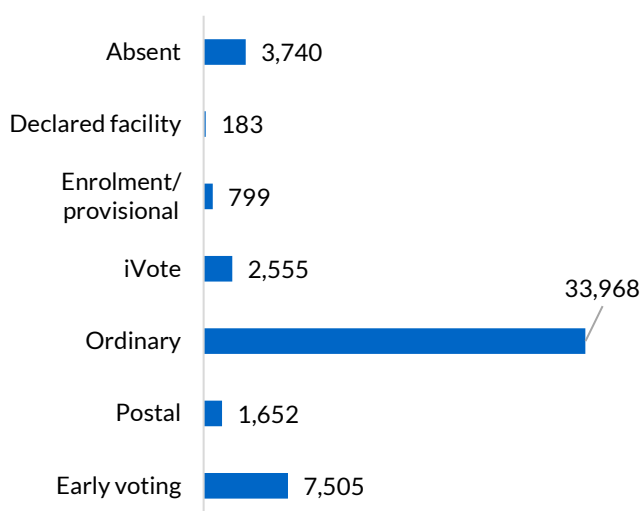

How the district voted

Votes by vote type