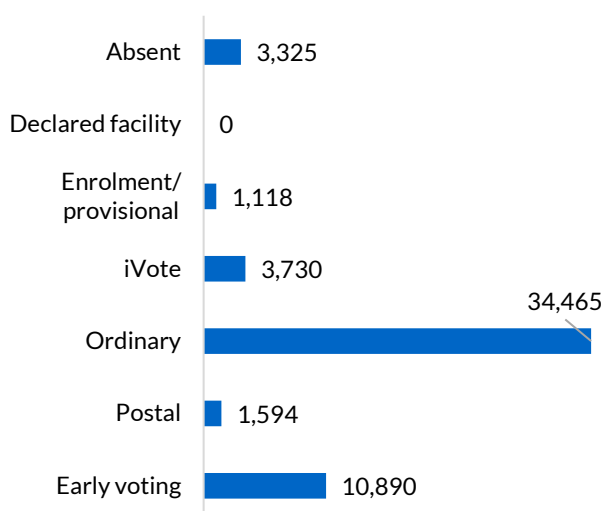

How the district voted

Votes by vote type