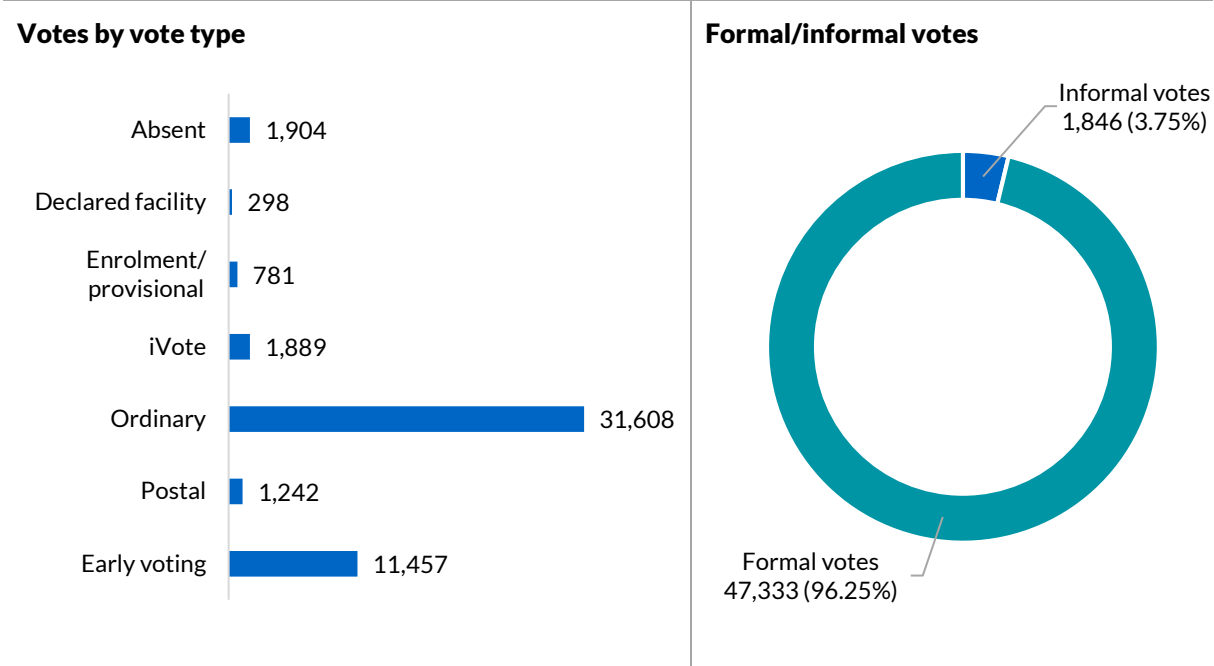

Coffs Harbour

District summary

Successful candidate: SINGH Gurmesh, National Party of Australia - NSW

Enrolment: 55,338

Total votes: 49,179 **Formal:** 47,333 **Informal:** 1,846 **Formality:** 96.25%

How the district voted