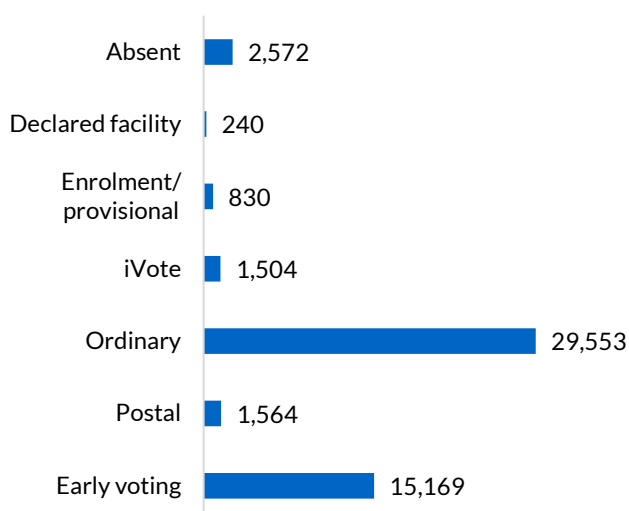

How the district voted

Votes by vote type