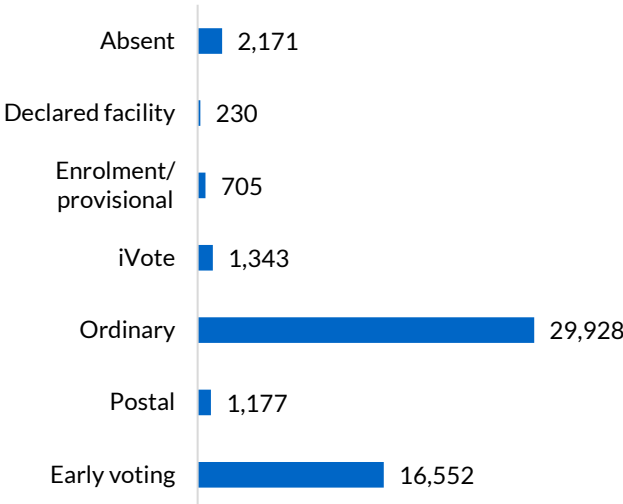

How the district voted

Votes by vote type