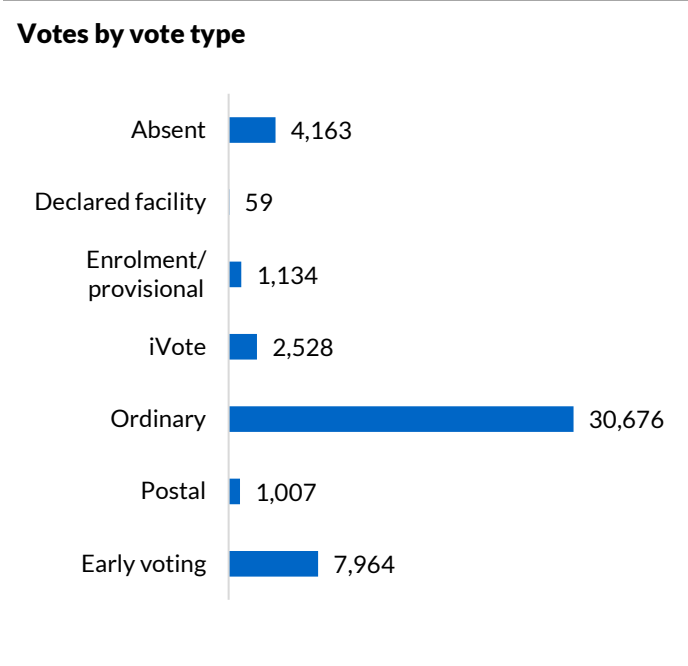

How the district voted

Apparent failure to vote notices issued: 5,683

Apparent failure to vote notices issued as a percentage of the district electoral roll: 10.29%