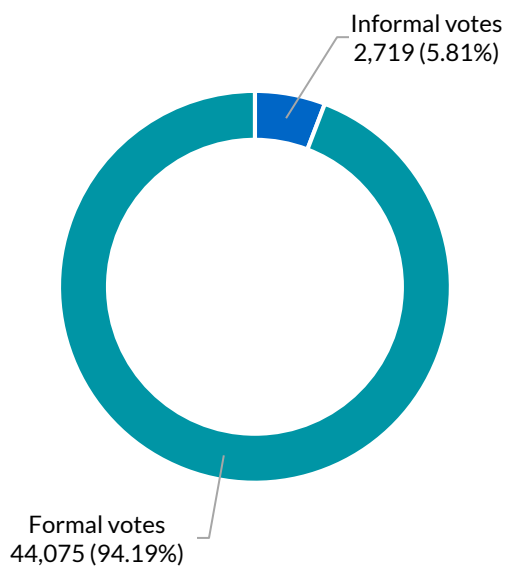

Formal/informal votes

Apparent failure to vote notices issued: 4,946

Apparent failure to vote notices issued as a percentage of the district electoral roll: 9.21%