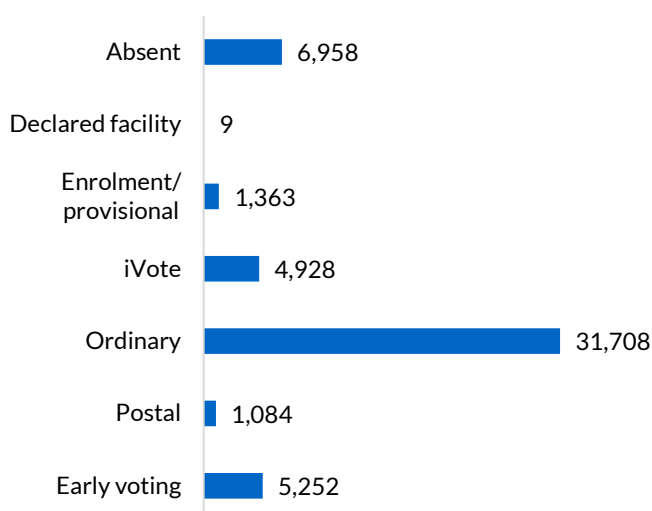

How the district voted

Votes by vote type