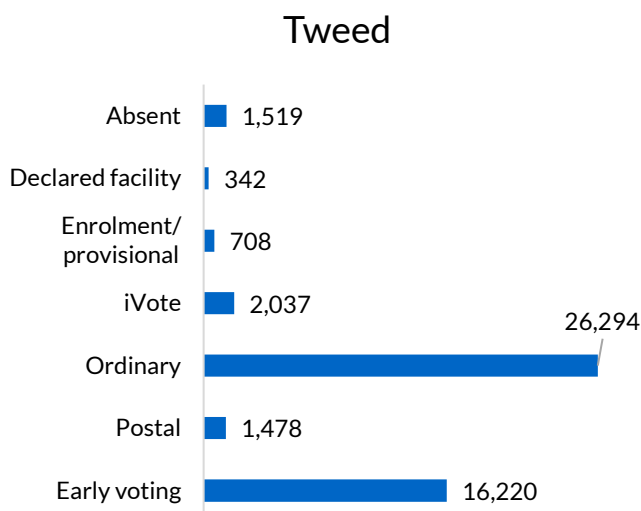

How the district voted

Votes by vote type