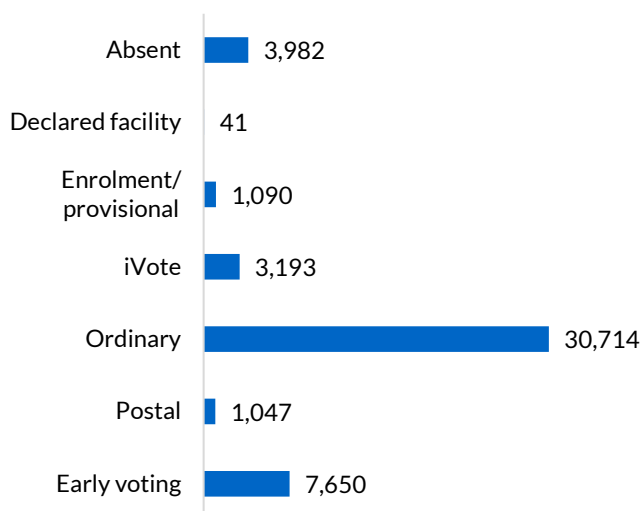

How the district voted

Votes by vote type