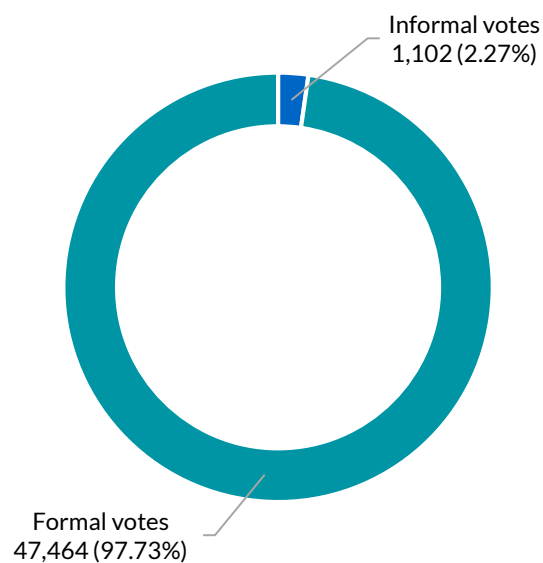

Total votes: 48,566

Formal: 47,464

Informal: 1,102

Formality: 97.73%

How the district voted

Votes by vote type

Formal/informal votes

Apparent failure to vote notices issued: 3,334