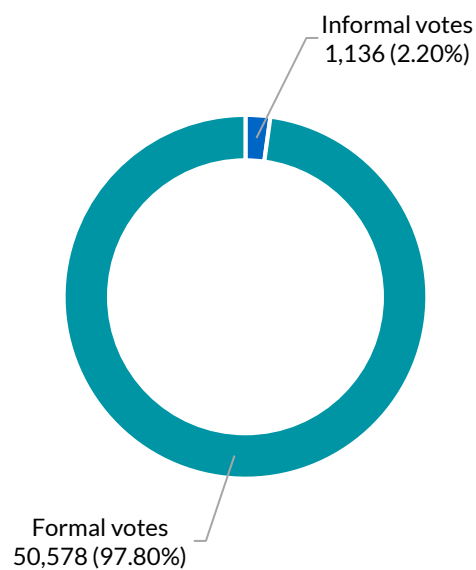

Formal/informal votes

Apparent failure to vote notices issued: 3,907

Apparent failure to vote notices issued as a percentage of the district electoral roll: 6.88%