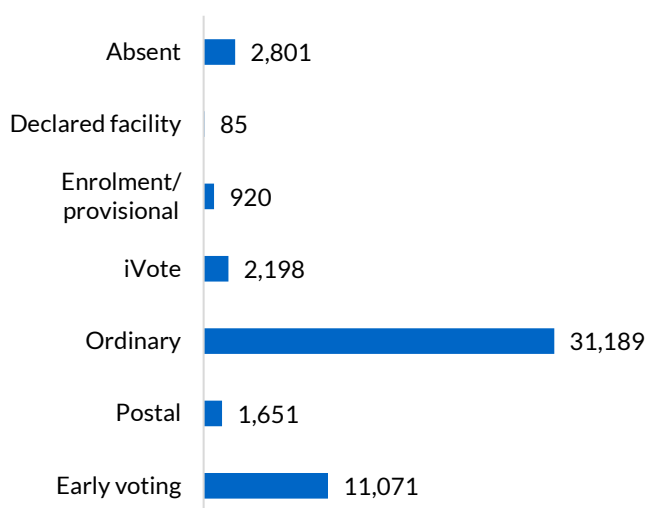

How the district voted

Votes by vote type