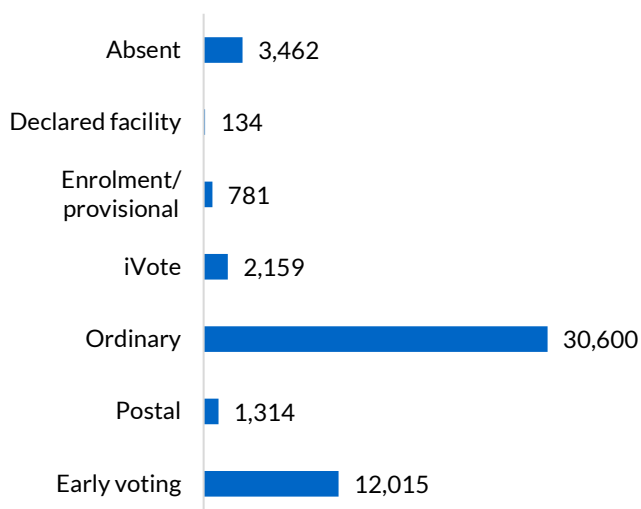

How the district voted

Votes by vote type