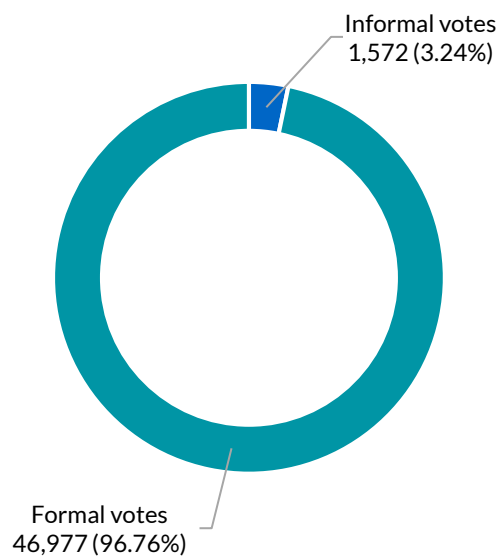

Formal/informal votes

Apparent failure to vote notices issued: 3,221

Apparent failure to vote notices issued as a percentage of the district electoral roll: 6.00%