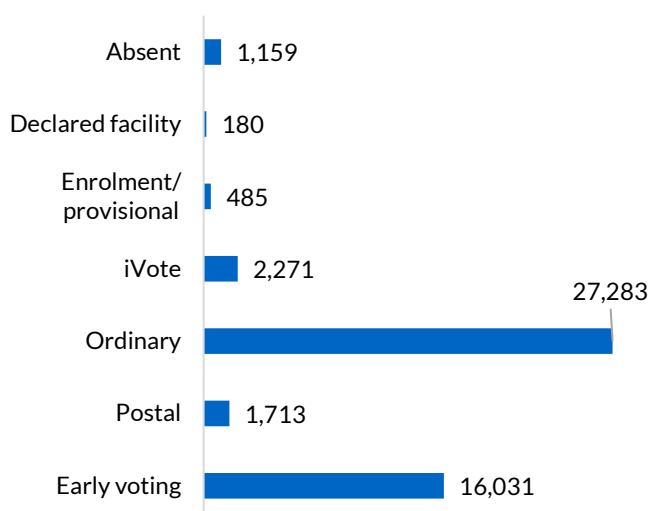

How the district voted

Votes by vote type