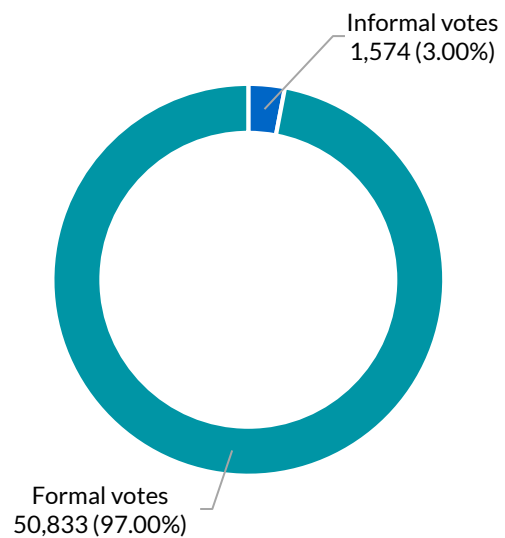

Formal/informal votes

Apparent failure to vote notices issued: 3,320

Apparent failure to vote notices issued as a percentage of the district electoral roll: 5.84%