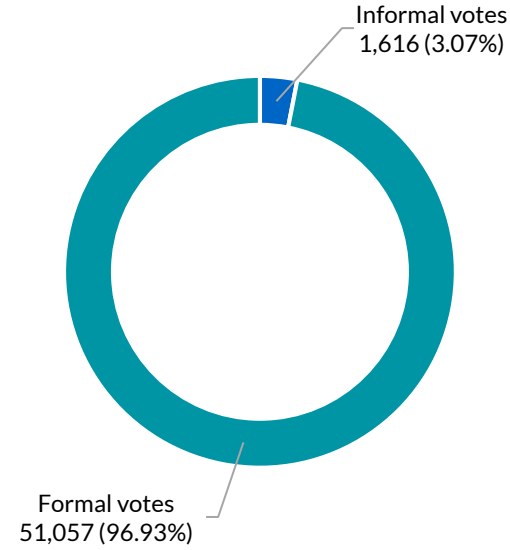

Total votes: 52,673 **Formal:** 51,057 **Informal:** 1,616 **Formality:** 96.93%

How the district voted

Votes by vote type

Formal/informal votes

Apparent failure to vote notices issued: 3,292

Apparent failure to vote notices issued as a percentage of the district electoral roll: 5.72%