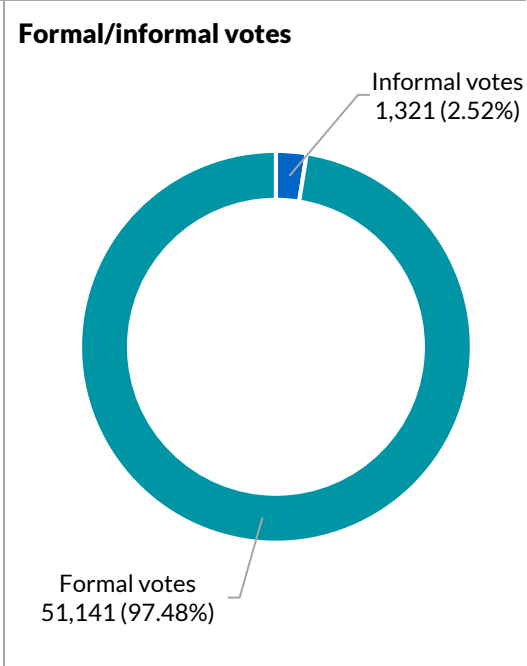

How the district voted

Apparent failure to vote notices issued: 2,829

Apparent failure to vote notices issued as a percentage of the district electoral roll: 4.94%