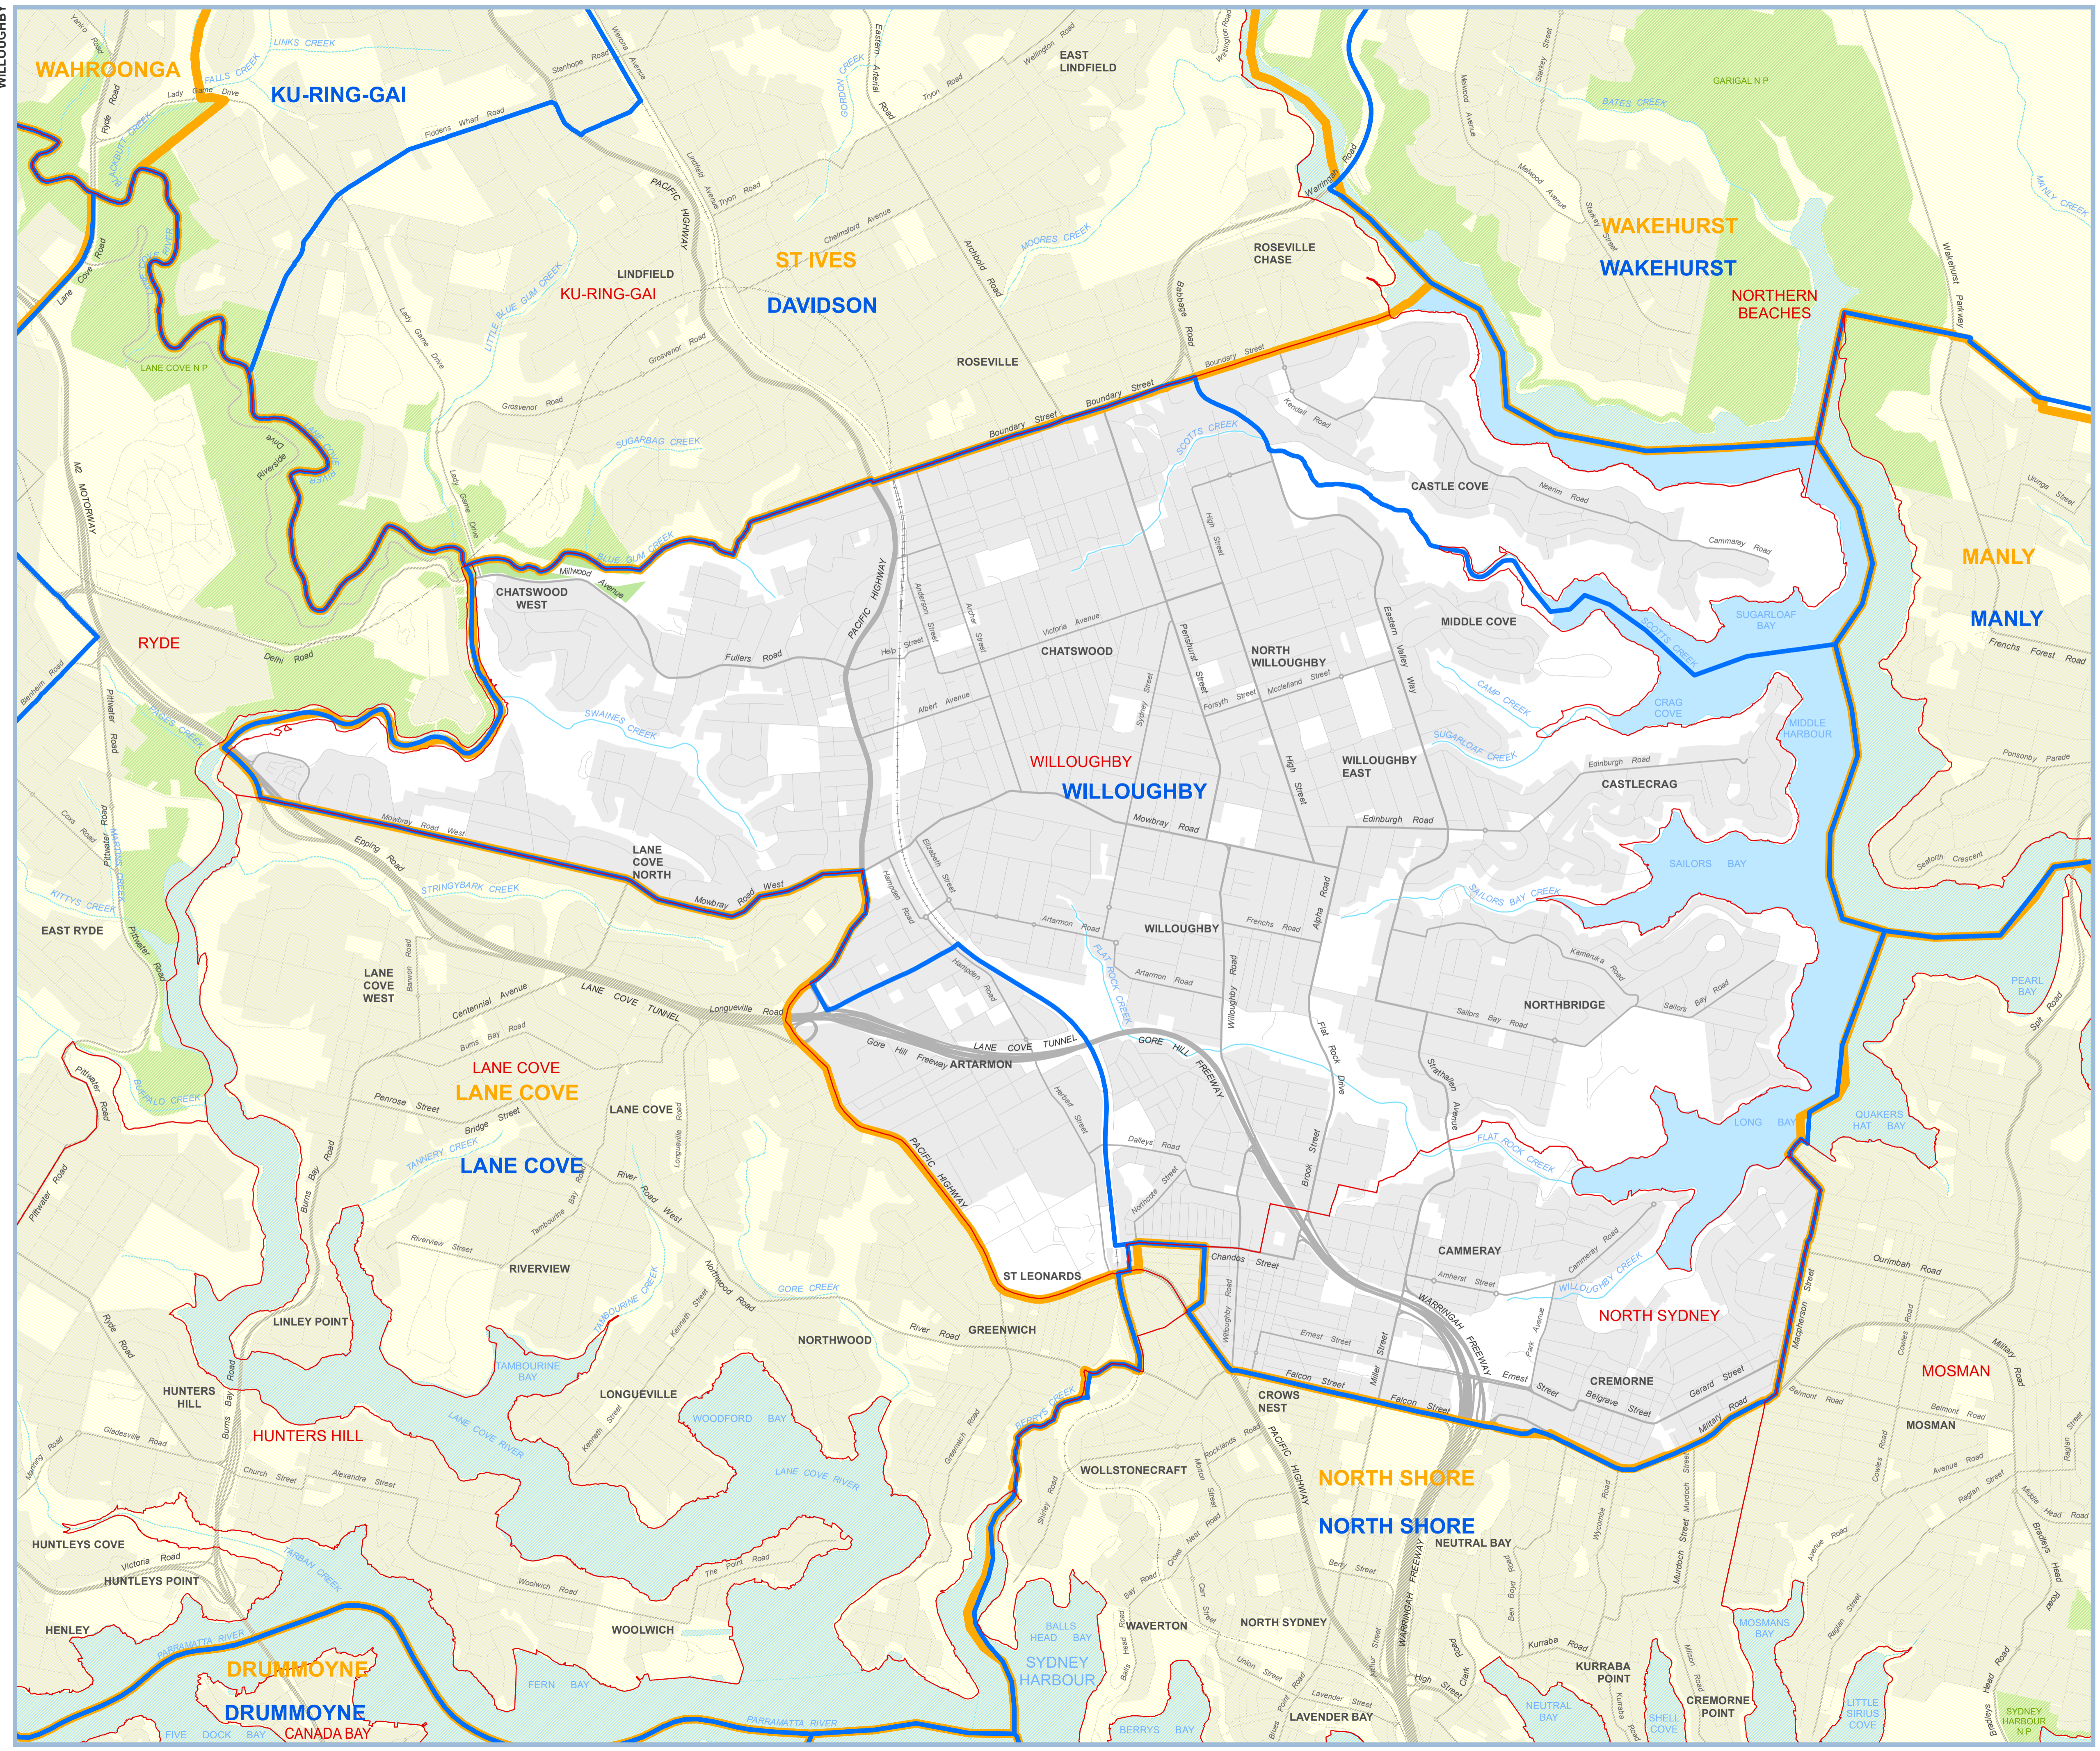

STATE OF NEW SOUTH WALES MAP OF THE PROPOSED ELECTORAL DISTRICT OF **WILLOUGHBY**

As determined by the Electoral Districts Redistribution Panel Pursuant to the Electoral Act 2017 and Constitution Act 1902

Further information, including copies of this map, may be obtained at: www.elections.nsw.gov.au/redistribution

PROPOSED ELECTORAL DISTRICT

2013 Redistribution Electoral District names and boundaries (as Determined -s14 of the Parliamentary Electorates and Elections Act)
2020 Redistribution proposed Electoral District names and boundaries (as determined - s 25 of the Electoral Act 2017)
Local Government Area names and boundaries (as at September 2020)

- KIAMA
- KIAMA
- KIAMA