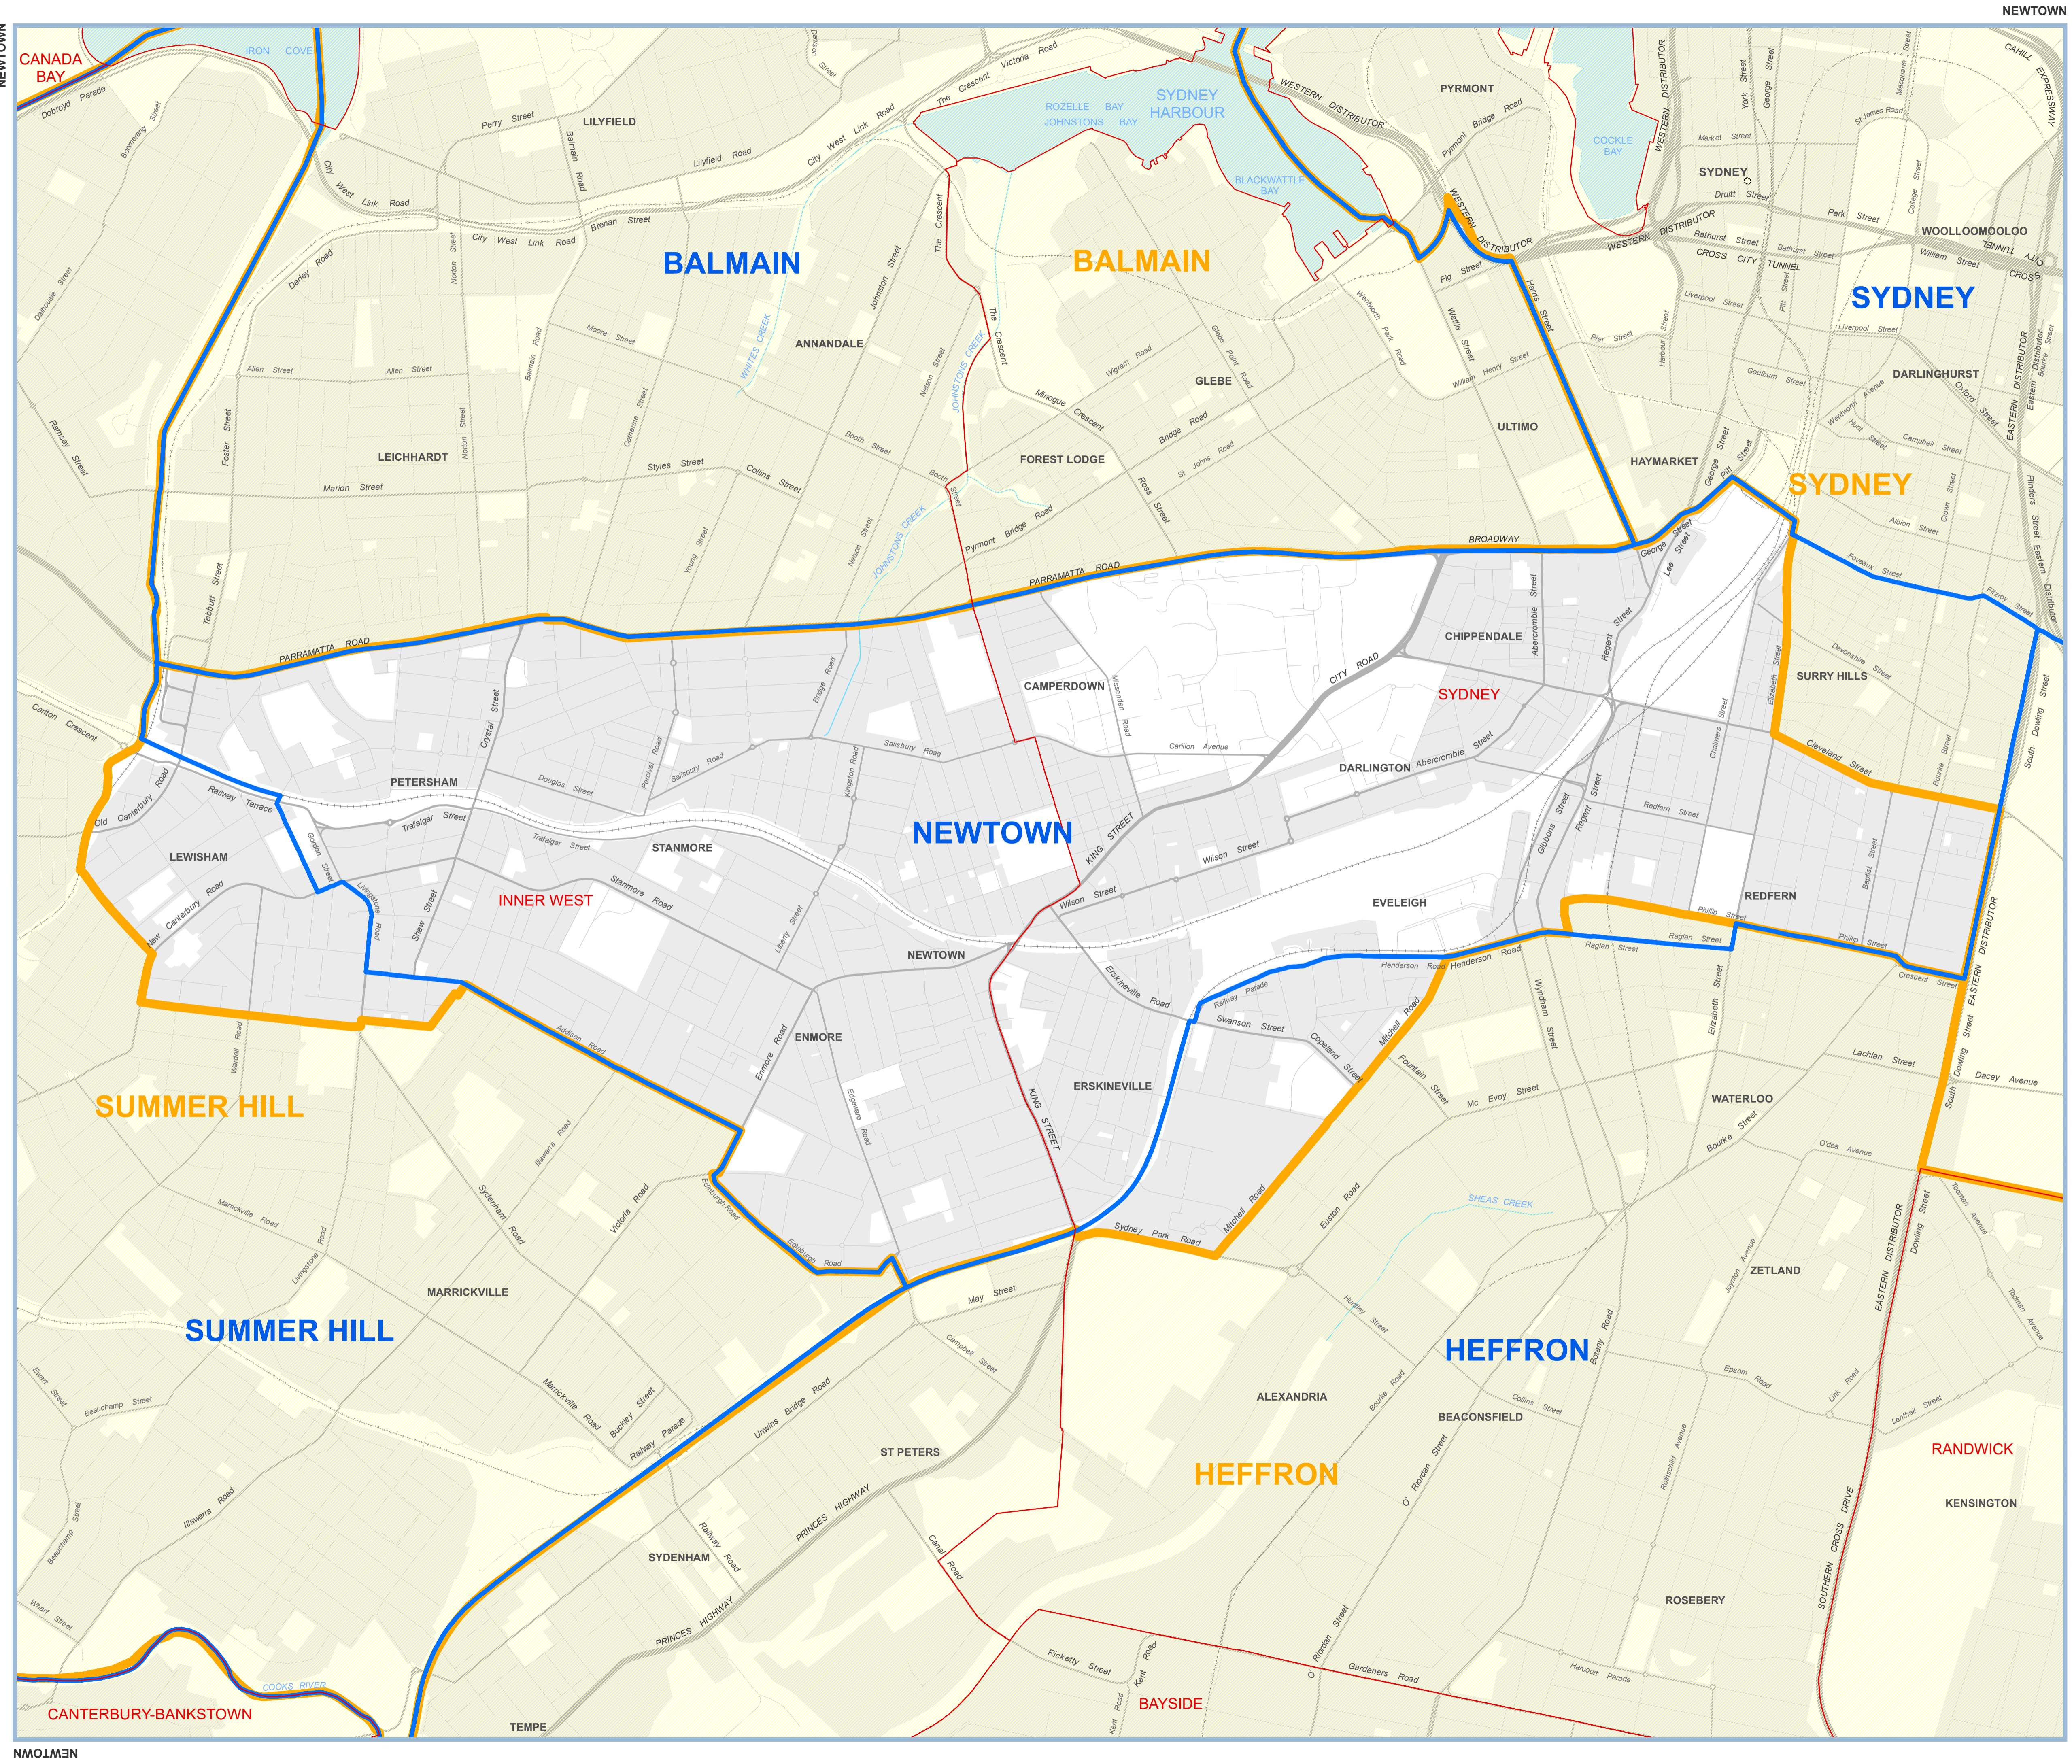

STATE OF NEW SOUTH WALES

MAP OF THE PROPOSED ELECTORAL DISTRICT OF

NEWTOWN

Further information, including copies of this map, may be obtained at: www.elections.nsw.gov.au/redistribution

PROPOSED ELECTORAL DISTRICT

KIAMA

2020 Redistribution proposed Electoral District names and boundaries (as determined - s 25 of the Electoral Act 2017)

KIAMA

Local Government Area names and boundaries (as at September 2020)

KIAMA

NEWTOWN

NEWTOWN