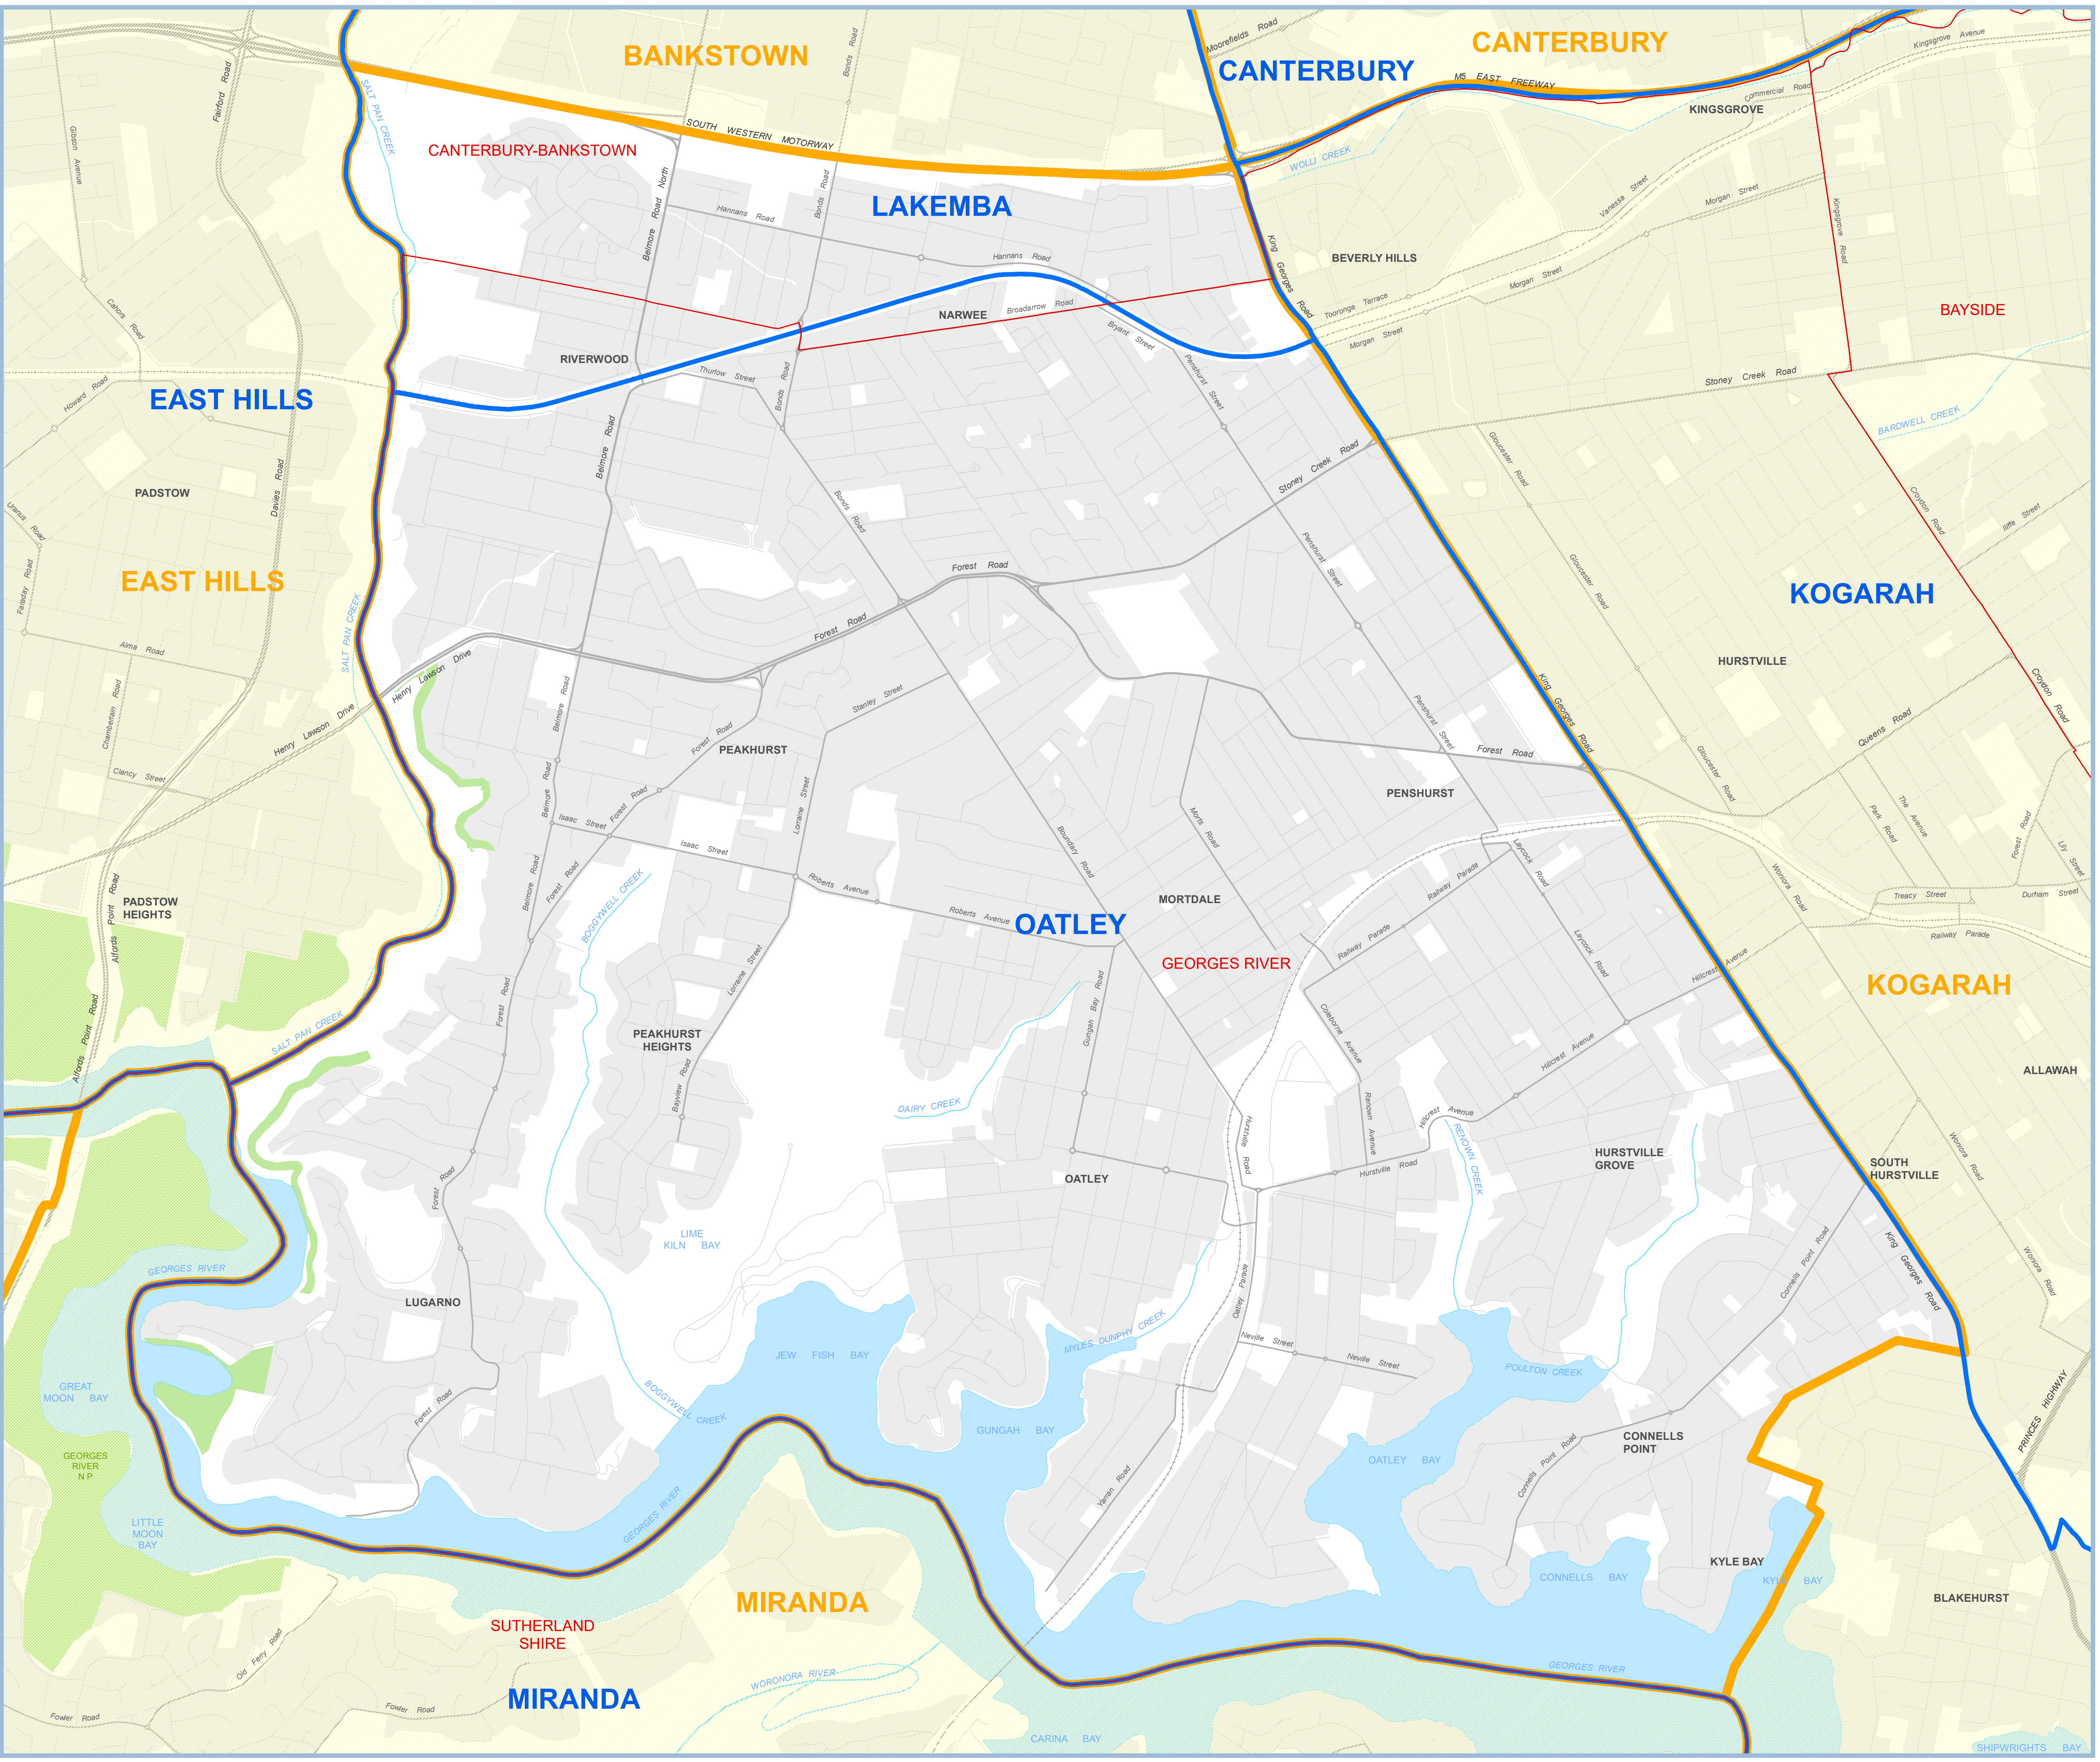

STATE OF NEW SOUTH WALES

MAP OF THE PROPOSED ELECTORAL DISTRICT OF OATLEY

Further information, including copies of this map, may be obtained at: www.elections.nsw.gov.au/redistribution

PROPOSED ELECTORAL DISTRICT

2013 Redistribution Electoral District names and boundaries (as Determined - s14 of the Parliamentary Electorates and Elections Act)

2020 Redistribution proposed Electoral District names and boundaries (as determined - s 25 of the Electoral Act 2017)

Local Government Area names and boundaries (as at September 2020)