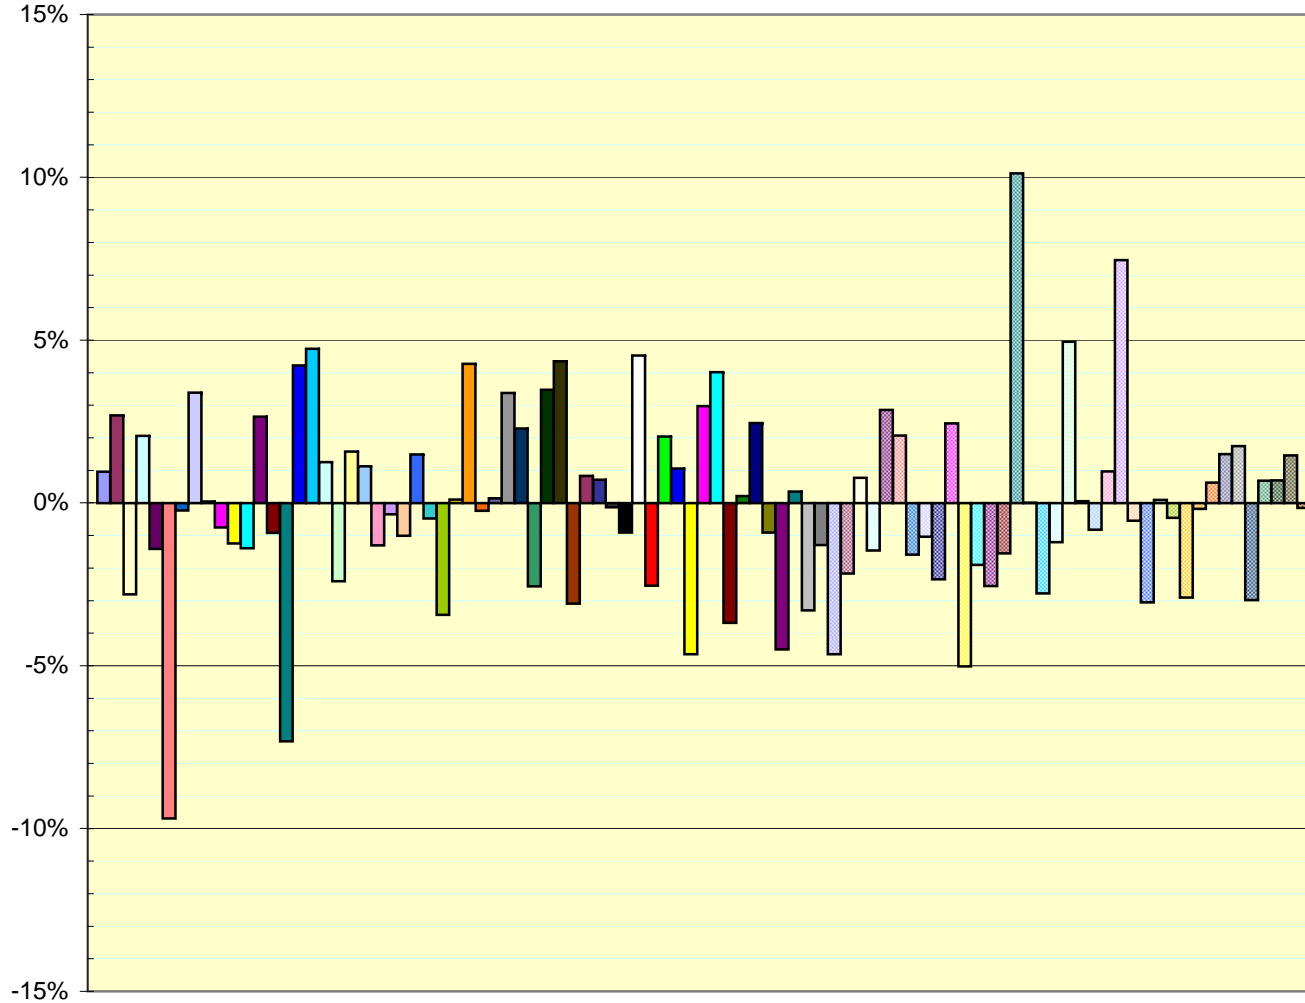

Current NSW State Graph as at September 2009

- | | |
|------------------|---------------------|
| ALBURY | AUBURN |
| BALLINA | BALMAIN |
| BANKSTOWN | BARWON |
| BATHURST | BAULKHAM HILLS |
| BEGA | BLACKTOWN |
| BLUE MOUNTAINS | BURRINJUCK |
| CABRAMATTA | CAMDEN |
| CAMPBELLTOWN | CANTERBURY |
| CASTLE HILL | CESSNOCK |
| CHARLESTOWN | CLARENCE |
| COFFS HARBOUR | COOGEE |
| CRONULLA | DAVIDSON |
| DRUMMOYNE | DUBBO |
| EAST HILLS | EPPING |
| FAIRFIELD | GOSFORD |
| GOULBURN | GRANVILLE |
| HAWKESBURY | HEATHCOTE |
| HEFFRON | HORNSBY |
| KEIRA | KIAMA |
| KOGARAH | KU-RING-GAI |
| LAKE MACQUARIE | LAKEMBA |
| LANE COVE | LISMORE |
| LIVERPOOL | LONDONDERRY |
| MACQUARIE FIELDS | MAITLAND |
| MANLY | MAROUBRA |
| MARRICKVILLE | MENAI |
| MIRANDA | MONARO |
| MOUNT DRUITT | MULGOA |
| MURRAY-DARLING | MURRUMBIDGEE |
| MYALL LAKES | NEWCASTLE |
| NORTH SHORE | NORTHERN TABLELANDS |
| OATLEY | ORANGE |
| OXLEY | PARRAMATTA |
| PENRITH | PITTWATER |
| PORT MACQUARIE | PORT STEPHENS |
| RIVERSTONE | ROCKDALE |
| RYDE | SHELLHARBOUR |
| SMITHFIELD | SOUTH COAST |
| STRATHFIELD | SWANSEA |
| SYDNEY | TAMWORTH |
| TERRIGAL | THE ENTRANCE |
| TOONGABBIE | TWEED |
| UPPER HUNTER | VAUCLUSE |
| WAGGA WAGGA | WAKEHURST |
| WALLSEND | WILLOUGHBY |
| WOLLONDILLY | WOLLONGONG |
| WYONG | |